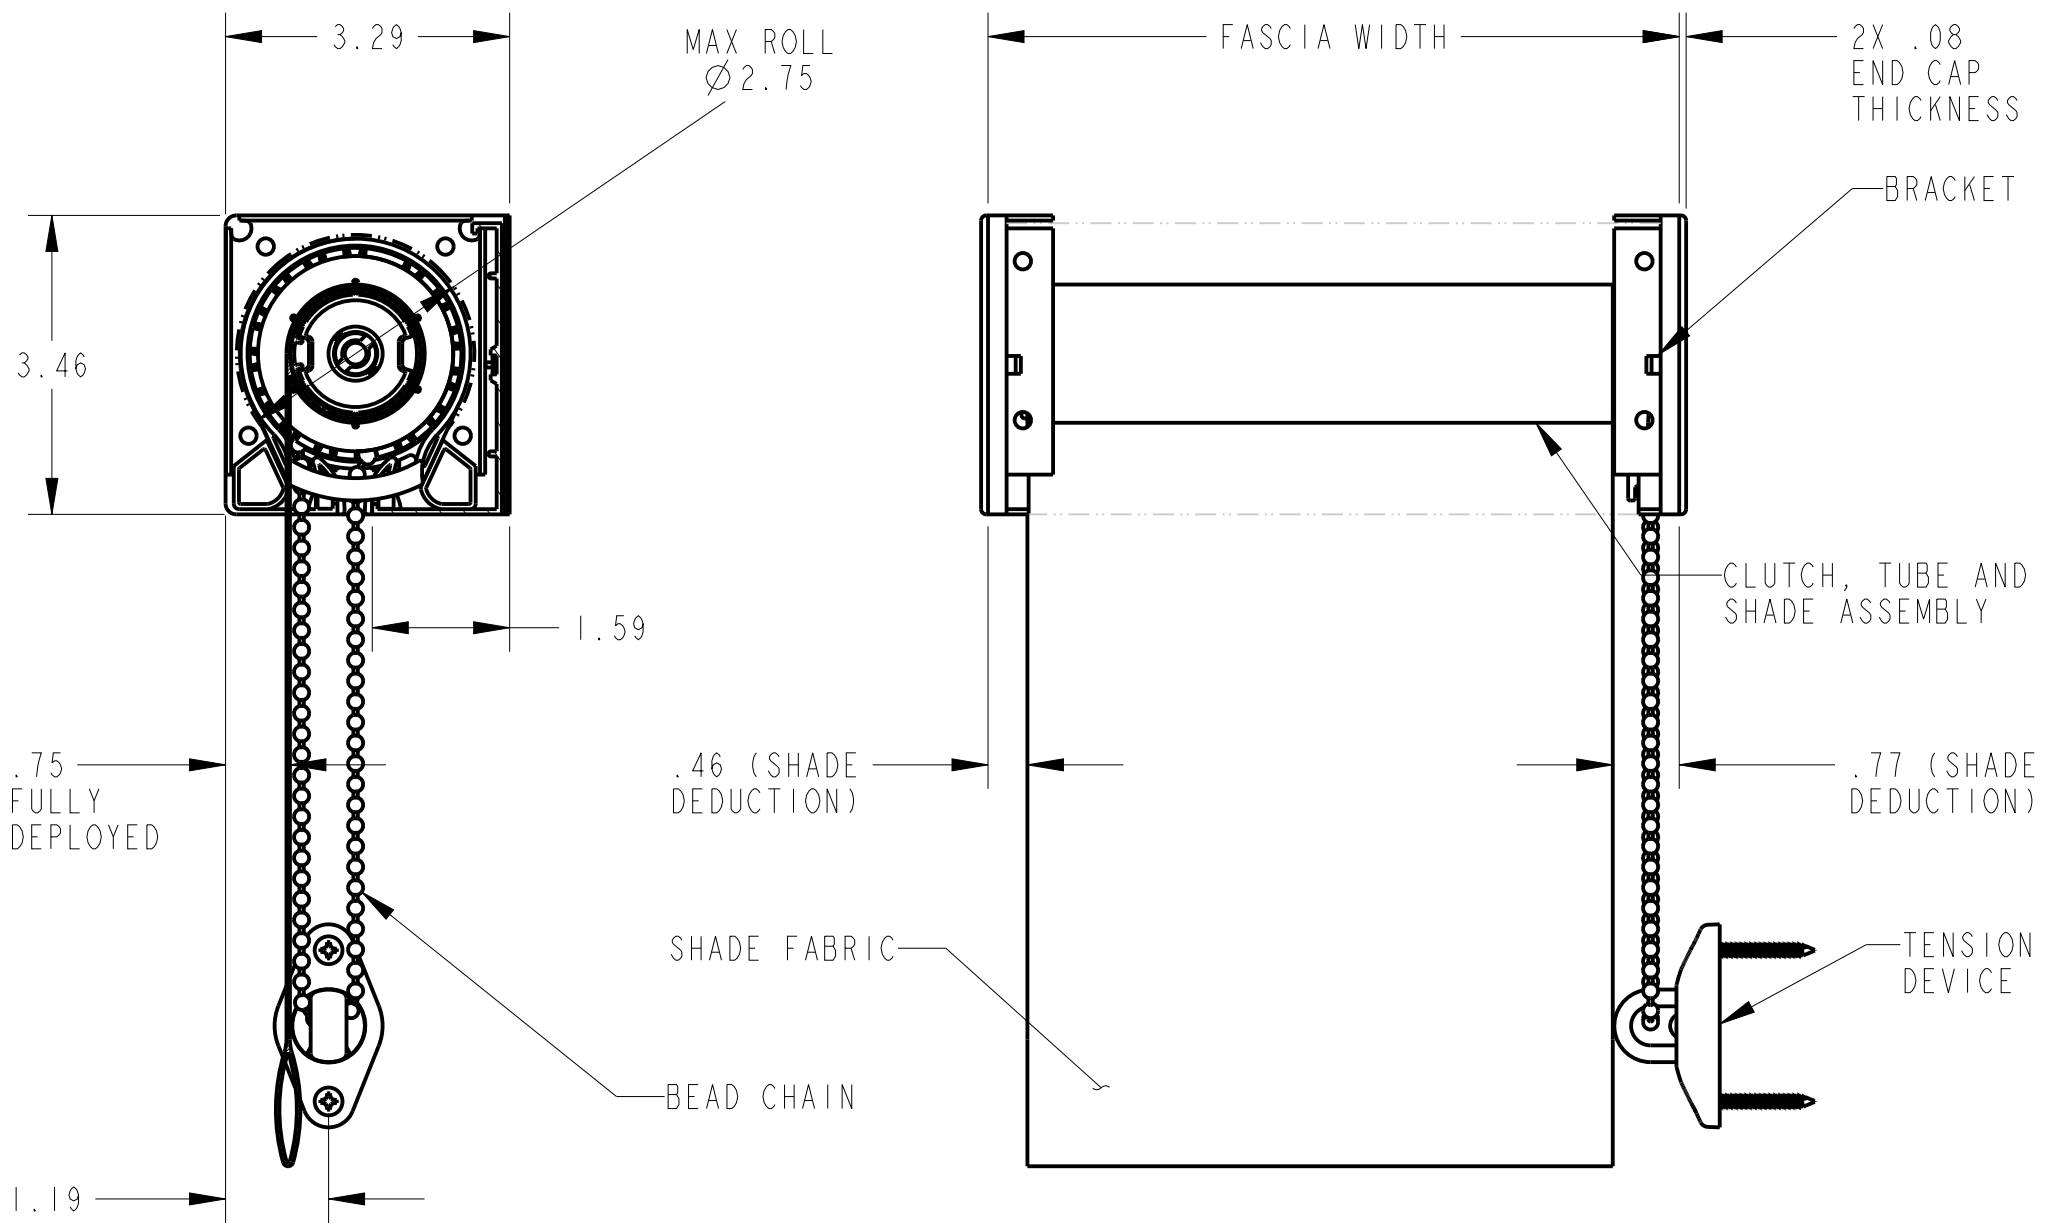

SKLYINE 3 IN FASCIA, RGALH/RGALSAH CLUTCH, RTEA4 1.5 DIA TUBE, SLFBKT3 BRACKET

A1021

RollEase Headquarters
 200 Harvard Avenue
 Stamford, CT 06902-6320 USA
 Office: 203.964.1573/ 800.552.5100
 www.rollease.com

SCALE
 NOT TO SCALE. DIMENSIONS IN INCHES.

DRAWN BY
 EnZ

REVISION
 I