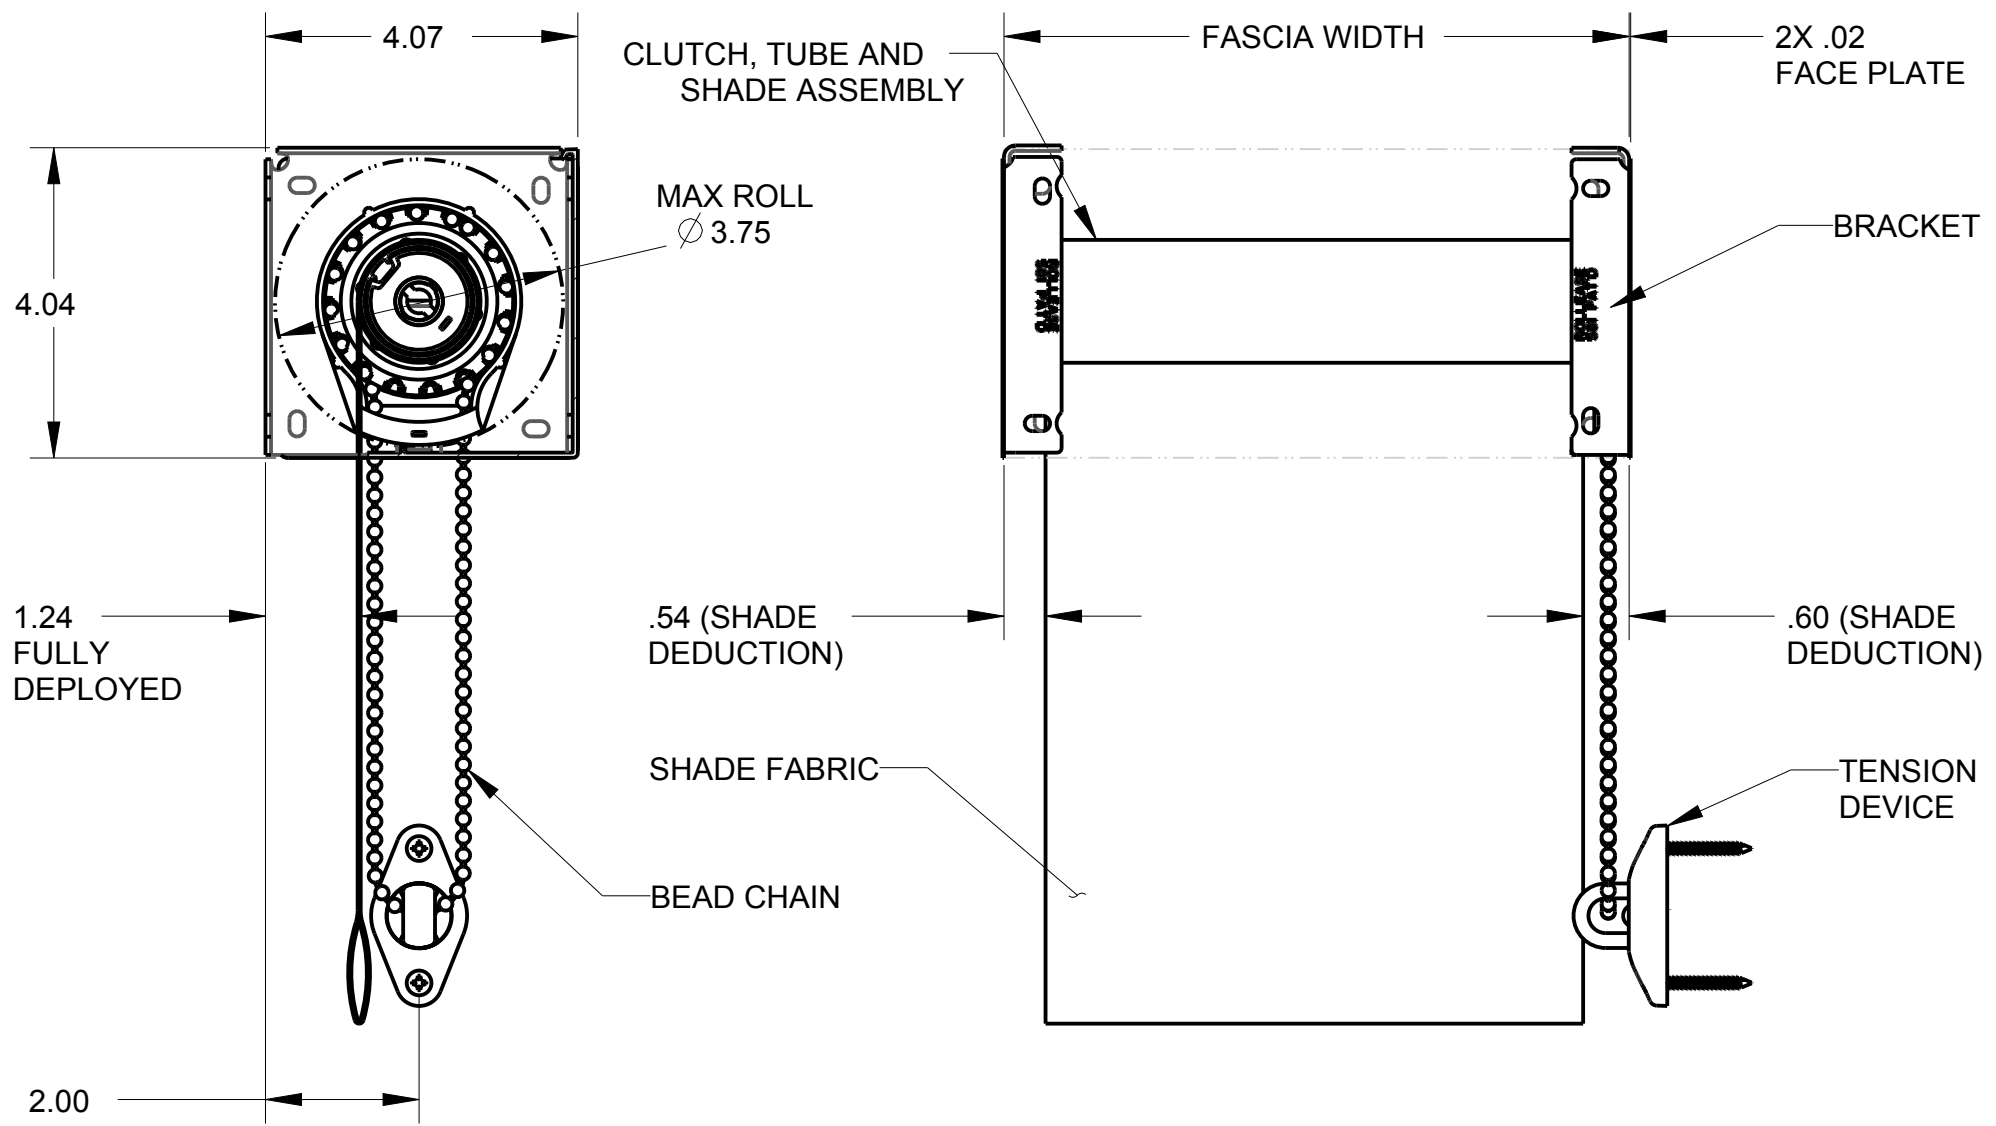

R-SERIES 4in. FASCIA, R16C53 CLUTCH, 1.500 DIA TUBE
RB561 BRACKET

A2013

RollEase Headquarters
200 Harvard Avenue
Stamford, CT 06902-6320 USA
Office: 203.964.1573/ 800.552.5100
www.rollease.com

SCALE
NOT TO SCALE. DIMENSIONS IN INCHES.

DRAWN BY
EnZ

REVISION
1