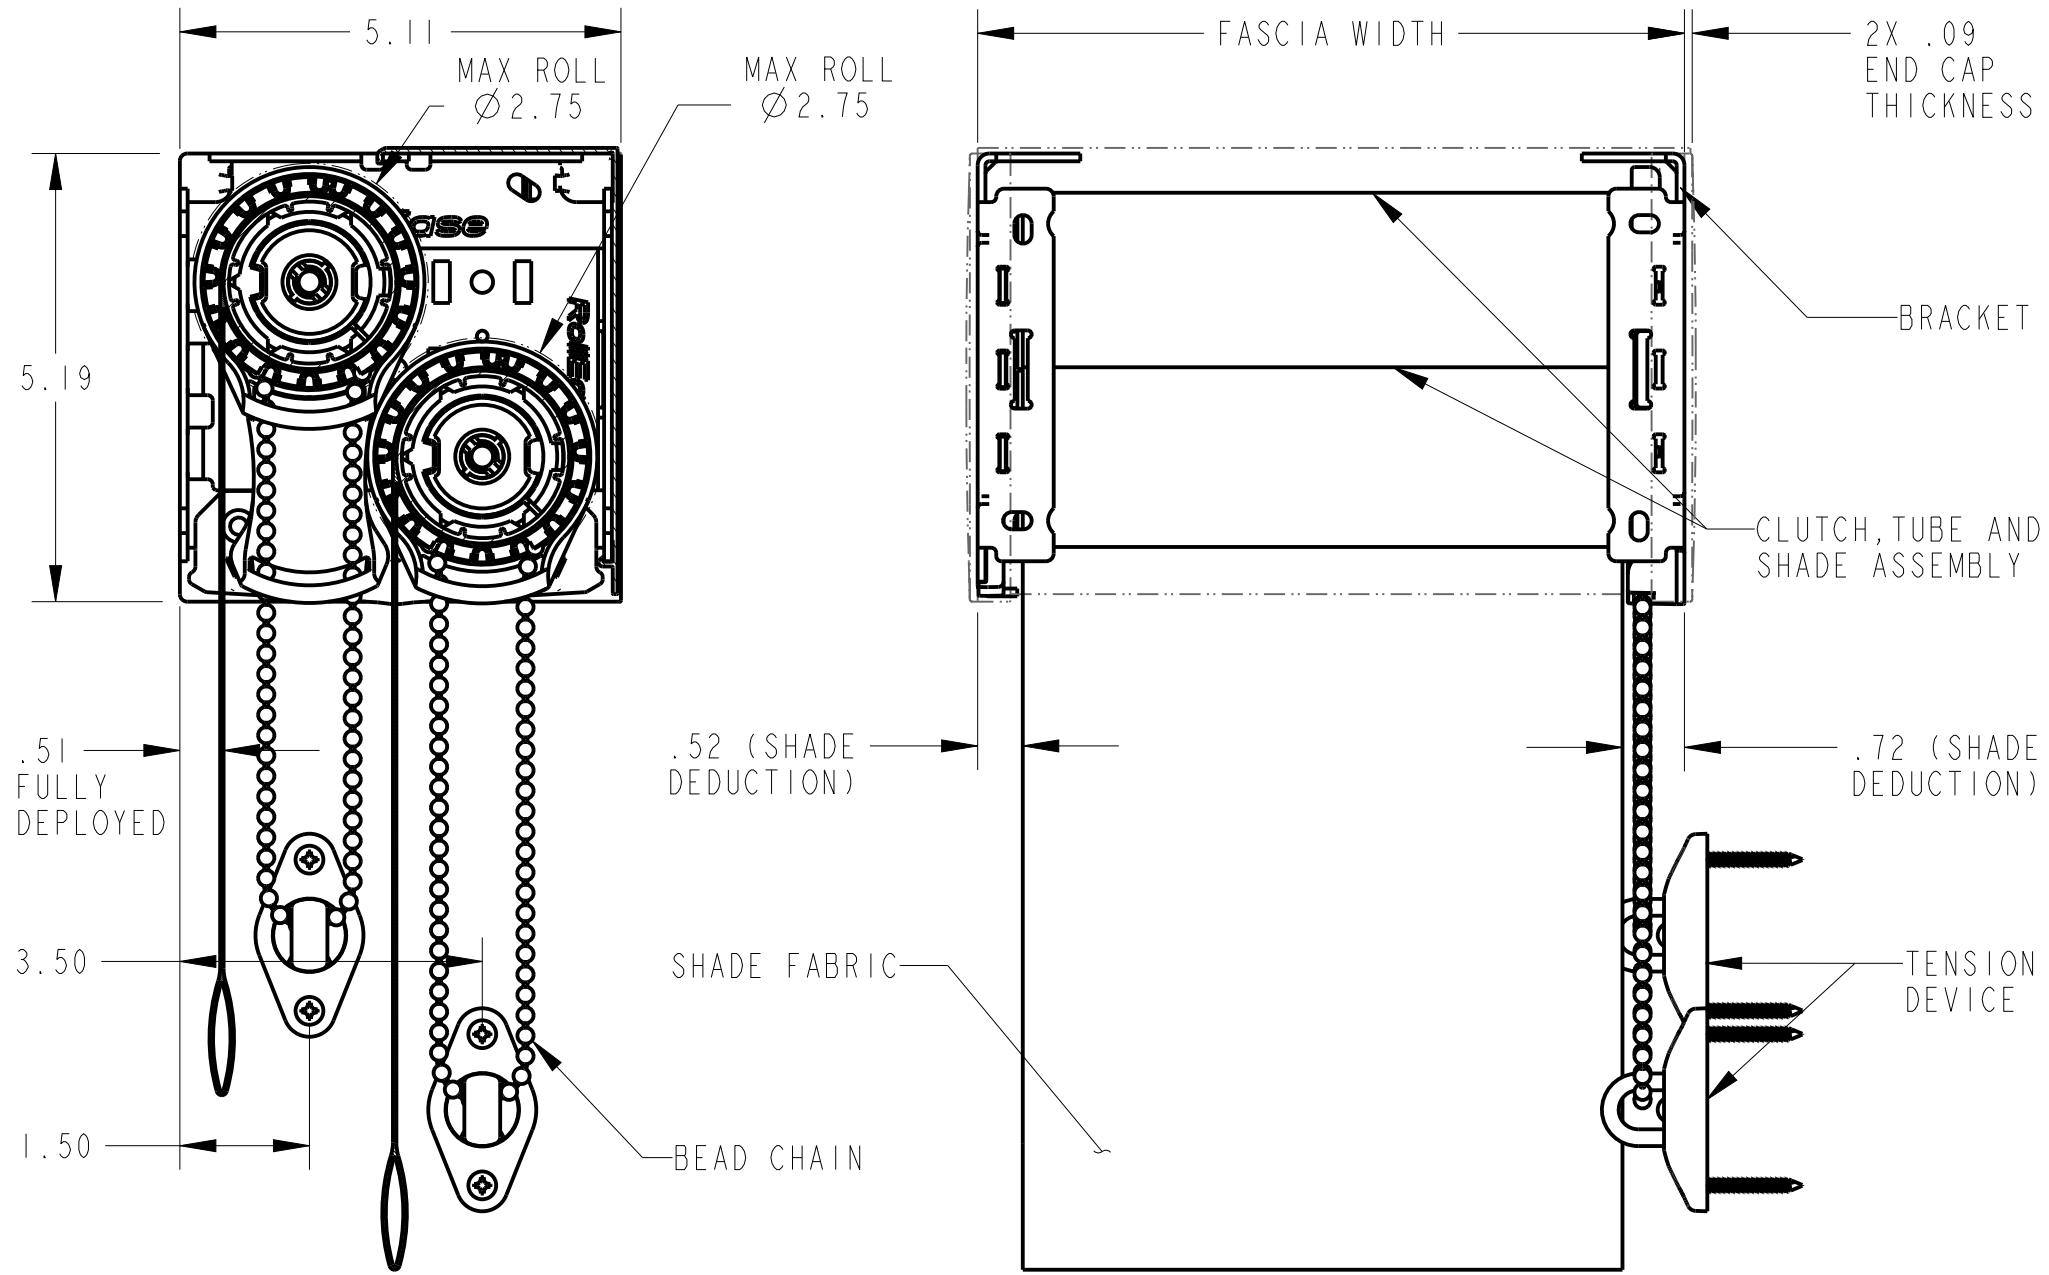

SKYLINE 5 IN FASCIA DUAL SHADE SL20H53 CLUTCH, RTEA2 2.0 DIA TUBE, RE002201/0202 BRACKET

A1014

RollEase Headquarters
 200 Harvard Avenue
 Stamford, CT 06902-6320 USA
 Office: 203.964.1573/ 800.552.5100
 www.rollease.com

SCALE
 NOT TO SCALE. DIMENSIONS IN INCHES.

DRAWN BY
 EnZ

REVISION
 I