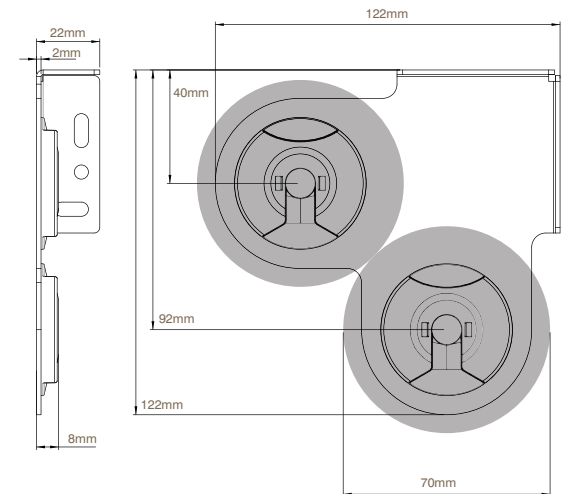

RB09-0352-xxx040 | Easy-Lock LX 40p - Control End

RB09-0352-xxx055 | Easy-Lock LX 55p - Control End

RB09-8384-xxx122 | Easy-Lock Combo - Control End

RB09-0352-xxx040 | Easy-Lock LX 40p - Idle End

RB09-0352-xxx055 | Easy-Lock LX 55p - Idle End

RB09-8384-xxx122 | Easy-Lock Combo - Idle End