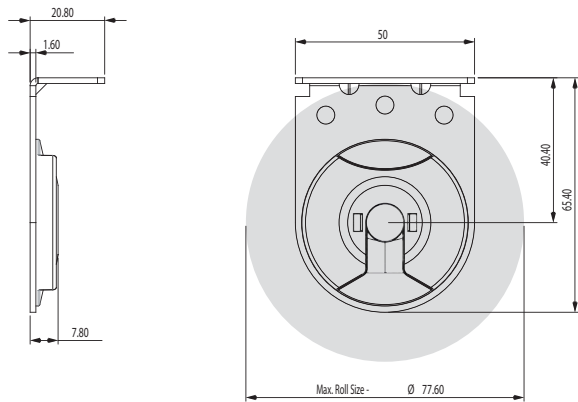

RB09-0352-xxx040 | Easy-Lock LX 40p - Control End

RB09-0352-xxx055 | Easy-Lock LX 55p - Control End

RB09-8384-xxx122 | Easy-Lock Combo - Control End

RB09-0352-xxx040 | Easy-Lock LX 40p - Idle End

RB09-0352-xxx055 | Easy-Lock LX 55p - Idle End

RB09-8384-xxx122 | Easy-Lock Combo - Idle End