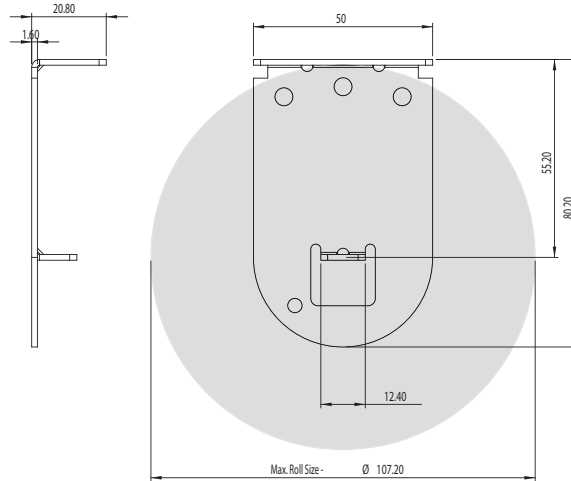

RB09-0352-xxx040 | Easy-Lock LX 40p - Control End

RB09-0352-xxx055 | Easy-Lock LX 55p - Control End

RB09-8384-xxx122 | Easy-Lock Combo - Control End

RB09-0352-xxx040 | Easy-Lock LX 40p - Idle End

RB09-0352-xxx055 | Easy-Lock LX 55p - Idle End

RB09-8384-xxx122 | Easy-Lock Combo - Idle End