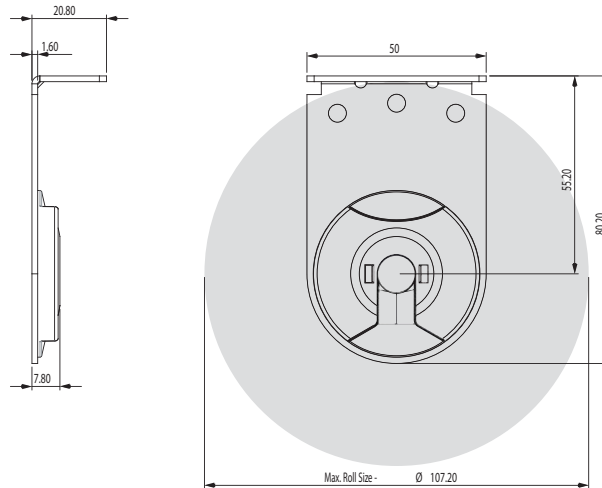

RB09-0352-xxx040 | Easy-Lock LX 40p - Control End

RB09-0352-xxx055 | Easy-Lock LX 55p - Control End

RB09-8384-xxx122 | Easy-Lock Combo - Control End

RB09-0352-xxx040 | Easy-Lock LX 40p - Idle End

RB09-0352-xxx055 | Easy-Lock LX 55p - Idle End

RB09-8384-xxx122 | Easy-Lock Combo - Idle End