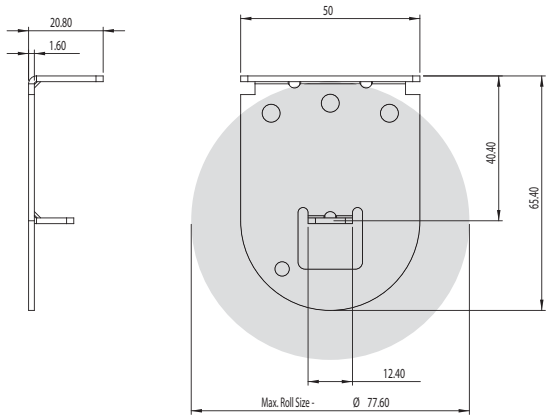

RB09-0352-xxx040 | Easy-Lock LX 40p - Control End

RB09-0352-xxx055 | Easy-Lock LX 55p - Control End

RB09-8384-xxx122 | Easy-Lock Combo - Control End

RB09-0352-xxx040 | Easy-Lock LX 40p - Idle End

RB09-0352-xxx055 | Easy-Lock LX 55p - Idle End

RB09-8384-xxx122 | Easy-Lock Combo - Idle End