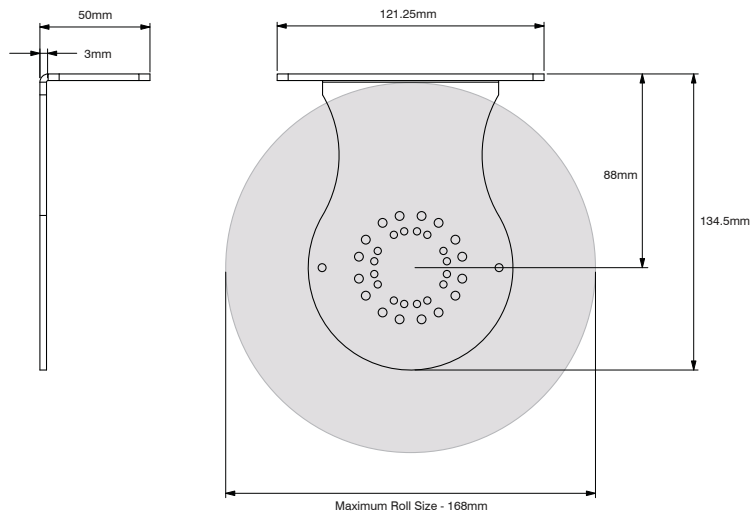

50MM MOTORISATION - MONO-LINK - BRACKET DIMENSIONS

RB56 - M50 Universal Bracket for Motor/Crank - 80mm

RB56 - Idle End Bracket - 80mm

RB56 - Combo Universal Bracket for Motor/Crank

RB56 - Combo Idle End Bracket