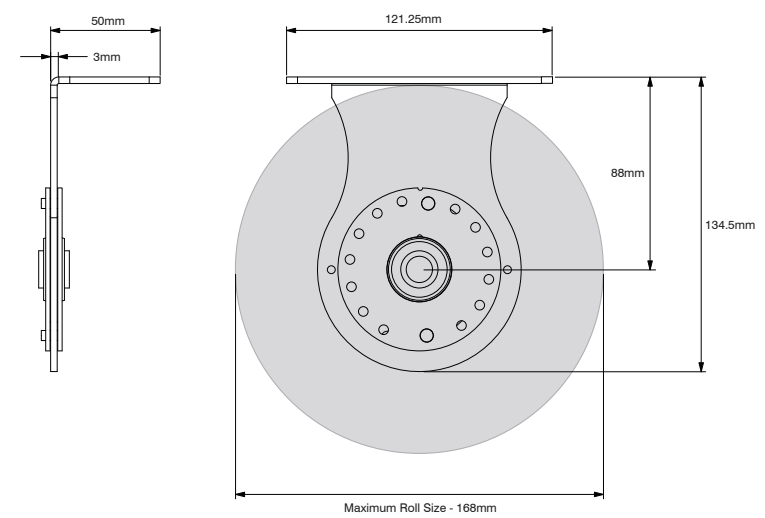

50MM MOTORISATION - MONO-LINK - BRACKET DIMENSIONS

RB56 - M50 Universal Bracket for Motor/Crank - 80mm

RB56 - Idle End Bracket - 80mm

RB56 - Combo Universal Bracket for Motor/Crank

RB56 - Combo Idle End Bracket