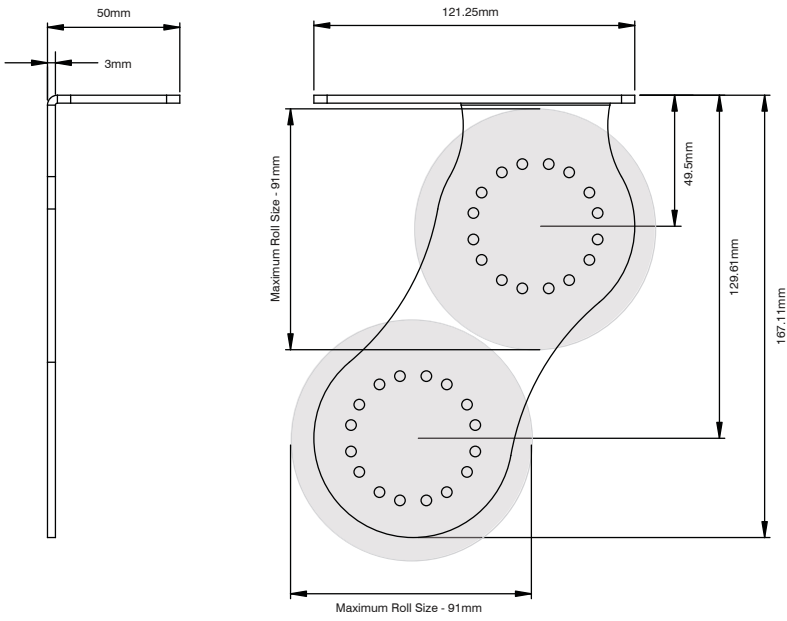

50MM MOTORISATION - MONO-LINK - BRACKET DIMENSIONS

RB56 - M50 Universal Bracket for Motor/Crank - 80mm

RB56 - Idle End Bracket - 80mm

RB56 - Combo Universal Bracket for Motor/Crank

RB56 - Combo Idle End Bracket