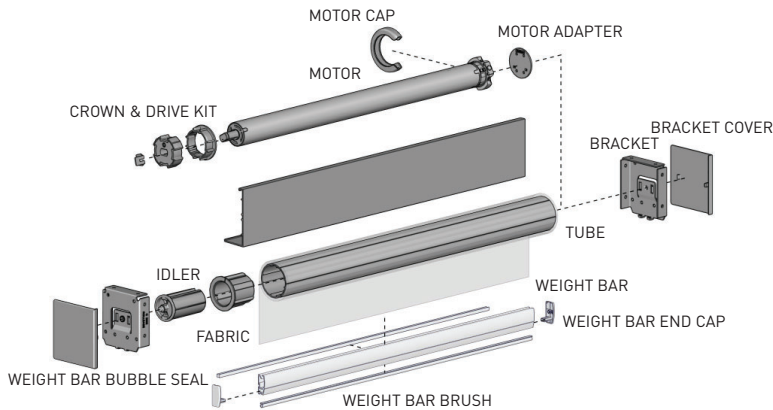

BRACKET COLOURS

WIRED MOTOR OPTIONS

Automate Pulse Hub
[Smart Phone Control]

Automate ARC Repeater
[Extends the ARC signal]

Automate Remotes
[Hand held or wall mounts]

Automate Sun Sensor
[Detects sunlight to control shade]

FRONT & SIDE VIEW

NOTE: LIGHT GAP INCLUDES BRACKET COVERS

SCHEMATIC

BOTTOM RAIL OPTIONS

D30 SILENT WEIGHT BAR

INTERNAL HEM BAR

F4115 HEM BAR

SYSTEM UPGRADES

5" Pocket

[for hidden recess mounts]

L & I Clips

[for hidden recess mounts]

Edge Side Channels

[for improved light blackout]

Internal Wire Guide

[supporting complex shading systems]