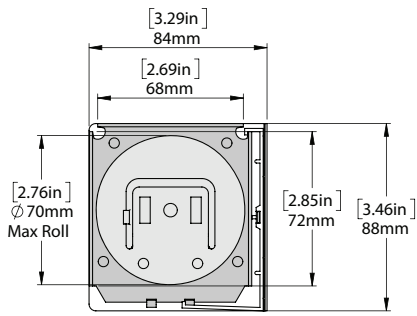

FRONT & SIDE VIEW

NOTE: LIGHT GAP INCLUDES BRACKET COVERS

SCHEMATIC

BOTTOM RAIL OPTIONS

D30 SILENT WEIGHT BAR

INTERNAL HEM BAR

F4115 HEM BAR

SYSTEM UPGRADES