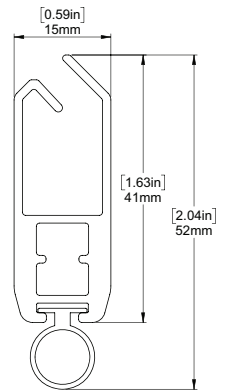

FRONT & SIDE VIEW

NOTE: LIGHT GAP INCLUDES BRACKET COVERS

SCHEMATIC

BOTTOM RAIL OPTIONS

D30 SILENT WEIGHT BAR

INTERNAL HEM BAR

F4115 HEM BAR

SYSTEM UPGRADES

5" Pocket

[for hidden recess mounts]

L & I Clips

[for hidden recess mounts]

Edge Side Channels

[for improved light blackout]

Internal Wire Guide

[supporting complex shading systems]