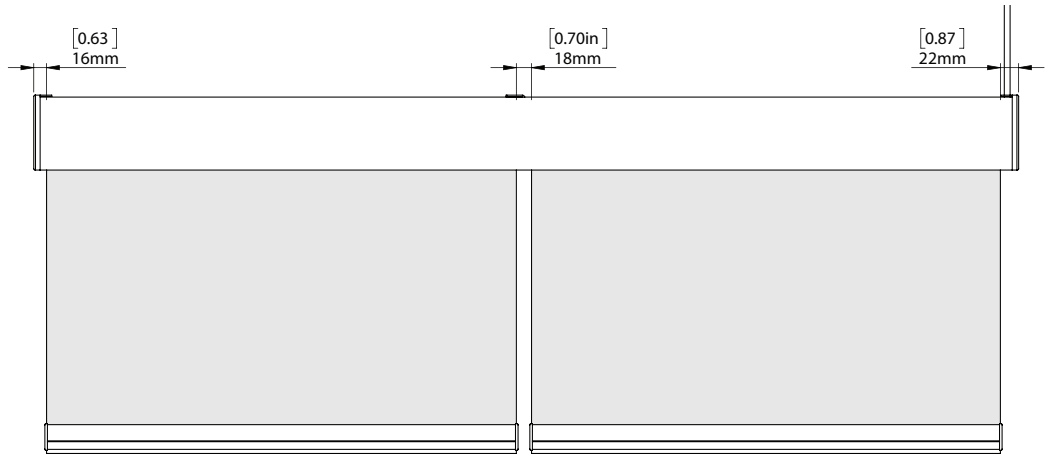

FRONT & SIDE VIEW

NOTE: LIGHT GAP INCLUDES BRACKET COVERS

SCHEMATIC

BOTTOM RAIL OPTIONS

D30 SILENT WEIGHT BAR

INTERNAL HEM BAR

F4115 HEM BAR

SYSTEM UPGRADES