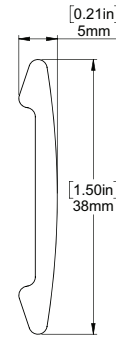

FRONT & SIDE VIEW

NOTE: LIGHT GAP INCLUDES BRACKET COVERS

SCHEMATIC

BOTTOM RAIL OPTIONS

D30 SILENT WEIGHT BAR

INTERNAL HEM BAR

F4115 HEM BAR

SYSTEM UPGRADES

5" Pocket

[for hidden recess mounts]

L & I Clips

[for hidden recess mounts]

Edge Side Channels

[for improved light blackout]

Internal Wire Guide

[supporting complex shading systems]