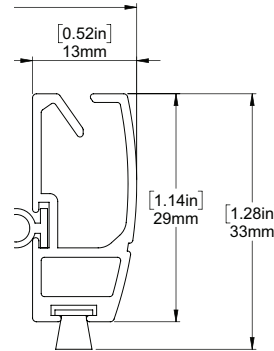

FRONT & SIDE VIEW

NOTE: LIGHT GAP INCLUDES BRACKET COVERS

SCHEMATIC

BOTTOM RAIL OPTIONS

D30 SILENT WEIGHT BAR

INTERNAL HEM BAR

F4115 HEM BAR

SYSTEM UPGRADES

5" Pocket

[for hidden recess mounts]

L & I Clips

[for hidden recess mounts]

Edge Side Channels

[for improved light blackout]

Internal Wire Guide

[supporting complex shading systems]