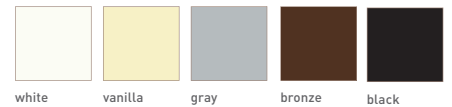

BRACKET COLOURS