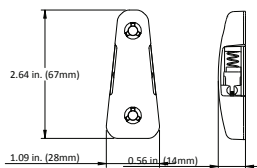

CONTRACT SERIES ONE

Medium Fascia Roller Shade

Clutch Control

The Contract Series One medium fascia roller shade features a modern square cover, concealing the hardware for an aesthetically pleasing solution. Designed to deliver a simple user experience, this system is constructed with a sturdy fiberglass base scrim, enables complete thermal and light control, and embraces a sophisticated aesthetic. With minimal light gaps, increased privacy, view through and sustainability, setting the benchmark for natural light management.

- Aluminum fascia can be fabric wrapped to match your shade.
- Commercial grade, durable construction and modern design.
- Enables view through and privacy with minimal light gaps.
- Enhances sustainability and efficiency with complete light and thermal control.
- Minimal aesthetic.
- Built-in chain diverter for a notch-less design.
- Smooth and controlled operation.
- Single & linked shade applications.
- Max width of 120" (based on 120" drop). Capacity to cover areas up to 100 sqf.

BRACKET COLOURS

Match this solution with any of our sunscreen, blockout or high performance fabrics for a complete finished solution. See our document library for comprehensive information including HPD, LEED & NRC specifications.

CHILD SAFE OPTIONS

Chainhold

Safety Hold 3

CHAIN OPTIONS

Stainless Steel or NPS

APPROXIMATELY 50-51 BALLS PER FOOT

- NICKLE PLATED STEEL: AVG. TENSILE STRENGTH 50 LBS
- STAINLESS STEEL: AVG. TENSILE STRENGTH 120 LBS