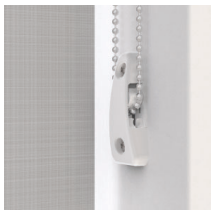

CONTRACT SERIES ONE

Medium Fascia Roller Shade

Clutch Control

The Contract Series One medium fascia roller shade features a modern square cover, concealing the hardware for an aesthetically pleasing solution. Designed to deliver a simple user experience, this system is constructed with a sturdy fiberglass base scrim, enables complete thermal and light control, and embraces a sophisticated aesthetic. With minimal light gaps, increased privacy, view through and sustainability, setting the benchmark for natural light management.

- Aluminum fascia can be fabric wrapped to match your shade.
- Commercial grade, durable construction and modern design.
- Enables view through and privacy with minimal light gaps.
- Enhances sustainability and efficiency with complete light and thermal control.
- Minimal aesthetic.
- Built-in chain diverter for a notch-less design.
- Smooth and controlled operation.
- Single & linked shade applications.
- Max width of 120" (based on 120" drop). Capacity to cover areas up to 100 sqf.

BRACKET COLOURS

Match this solution with any of our sunscreen, blockout or high performance fabrics for a complete finished solution. See our document library for comprehensive information including HPD, LEED & NRC specifications.

CHILD SAFE OPTIONS

Chainhold

Safety Hold 3

CHAIN OPTIONS

Stainless Steel or NPS

APPROXIMATELY 50-51 BALLS PER FOOT

- NICKLE PLATED STEEL: AVG. TENSILE STRENGTH 50 LBS
- STAINLESS STEEL: AVG. TENSILE STRENGTH 120 LBS