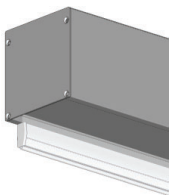

CONTRACT SERIES ONE

Medium Fascia Roller Shade

Clutch Control

The Contract Series One medium fascia roller shade features a modern square cover, concealing the hardware for an aesthetically pleasing solution. Designed to deliver a simple user experience, this system is constructed with a sturdy fiberglass base scrim, enables complete thermal and light control, and embraces a sophisticated aesthetic. With minimal light gaps, increased privacy, view through and sustainability, setting the benchmark for natural light management.

- Aluminum fascia can be fabric wrapped to match your shade.
- Commercial grade, durable construction and modern design.
- Enables view through and privacy with minimal light gaps.
- Enhances sustainability and efficiency with complete light and thermal control.
- Minimal aesthetic.
- Built-in chain diverter for a notch-less design.
- Smooth and controlled operation.
- Single & linked shade applications.
- Max width of 120" (based on 120" drop). Capacity to cover areas up to 100 sqf.

FRONT & SIDE VIEW

NOTE: LIGHT GAP INCLUDES BRACKET COVERS

SCHEMATIC

BOTTOM RAIL OPTIONS

D30 SILENT WEIGHT BAR

INTERNAL HEM BAR

F4115 HEM BAR

SYSTEM UPGRADES

5" Pocket

[for hidden recess mounts]

L & I Clips

[for hidden recess mounts]

Edge Side Channels

[for improved light blackout]

Internal Wire Guide

[supporting complex shading systems]