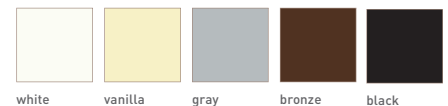

CONTRACT SERIES ONE

Medium Fascia Roller Shade

Clutch Control

The Contract Series One medium fascia roller shade features a modern square cover, concealing the hardware for an aesthetically pleasing solution. Designed to deliver a simple user experience, this system is constructed with a sturdy fiberglass base scrim, enables complete thermal and light control, and embraces a sophisticated aesthetic. With minimal light gaps, increased privacy, view through and sustainability, setting the benchmark for natural light management.

BRACKET COLOURS

Match this solution with any of our sunscreen, blockout or high performance fabrics for a complete finished solution. See our document library for comprehensive information including HPD, LEED & NRC specifications.