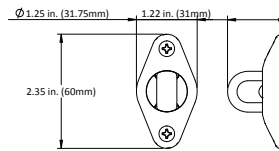

Safety Hold 3