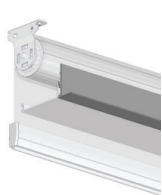

CONTRACT SERIES ONE

Medium Fascia Roller Shade

Clutch Control

The Contract Series One medium fascia roller shade features a modern square cover, concealing the hardware for an aesthetically pleasing solution. Designed to deliver a simple user experience, this system is constructed with a sturdy fiberglass base scrim, enables complete thermal and light control, and embraces a sophisticated aesthetic. With minimal light gaps, increased privacy, view through and sustainability, setting the benchmark for natural light management.

- Aluminum fascia can be fabric wrapped to match your shade.
- Commercial grade, durable construction and modern design.
- Enables view through and privacy with minimal light gaps.
- Enhances sustainability and efficiency with complete light and thermal control.
- Minimal aesthetic.
- Built-in chain diverter for a notch-less design.
- Smooth and controlled operation.
- Single & linked shade applications.
- Max width of 120" (based on 120" drop). Capacity to cover areas up to 100 sqf.

FRONT & SIDE VIEW

NOTE: LIGHT GAP INCLUDES BRACKET COVERS

SCHEMATIC

BOTTOM RAIL OPTIONS

D30 SILENT WEIGHT BAR

INTERNAL HEM BAR

F4115 HEM BAR

SYSTEM UPGRADES

5" Pocket

[for hidden recess mounts]

L & I Clips

[for hidden recess mounts]

Edge Side Channels

[for improved light blackout]

Internal Wire Guide

[supporting complex shading systems]