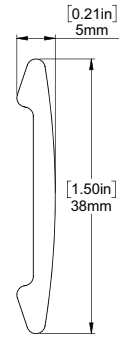

CHILD SAFE OPTIONS

Chainhold

Safety Hold 3

CHAIN OPTIONS

Stainless Steel or NPS

APPROXIMATELY 50-51 BALLS PER FOOT

- NICKLE PLATED STEEL: AVG. TENSILE STRENGTH 50 LBS
- STAINLESS STEEL: AVG. TENSILE STRENGTH 120 LBS

FRONT & SIDE VIEW

NOTE: LIGHT GAP INCLUDES BRACKET COVERS

SCHEMATIC

BOTTOM RAIL OPTIONS

D30 SILENT WEIGHT BAR

INTERNAL HEM BAR

F4115 HEM BAR

SYSTEM UPGRADES

5" Pocket

[for hidden recess mounts]

L & I Clips

[for hidden recess mounts]

Edge Side Channels

[for improved light blackout]

Internal Wire Guide

[supporting complex shading systems]