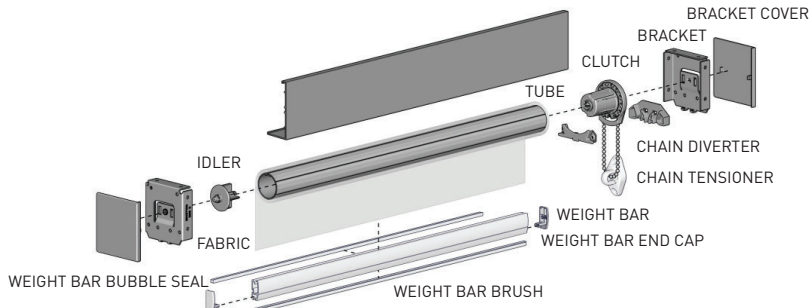

CONTRACT SERIES ONE

Medium Fascia Roller Shade

Clutch Control

The Contract Series One medium fascia roller shade features a modern square cover, concealing the hardware for an aesthetically pleasing solution. Designed to deliver a simple user experience, this system is constructed with a sturdy fiberglass base scrim, enables complete thermal and light control, and embraces a sophisticated aesthetic. With minimal light gaps, increased privacy, view through and sustainability, setting the benchmark for natural light management.

CHILD SAFE OPTIONS

Chainhold

Safety Hold 3

CHAIN OPTIONS

Stainless Steel or NPS

APPROXIMATELY 50-51 BALLS PER FOOT

- NICKLE PLATED STEEL: AVG. TENSILE STRENGTH 50 LBS
- STAINLESS STEEL: AVG. TENSILE STRENGTH 120 LBS

FRONT & SIDE VIEW

NOTE: LIGHT GAP INCLUDES BRACKET COVERS

SCHEMATIC

BOTTOM RAIL OPTIONS

D30 SILENT WEIGHT BAR

INTERNAL HEM BAR

F4115 HEM BAR

SYSTEM UPGRADES

5" Pocket

[for hidden recess mounts]

L & I Clips

[for hidden recess mounts]

Edge Side Channels

[for improved light blackout]

Internal Wire Guide

[supporting complex shading systems]