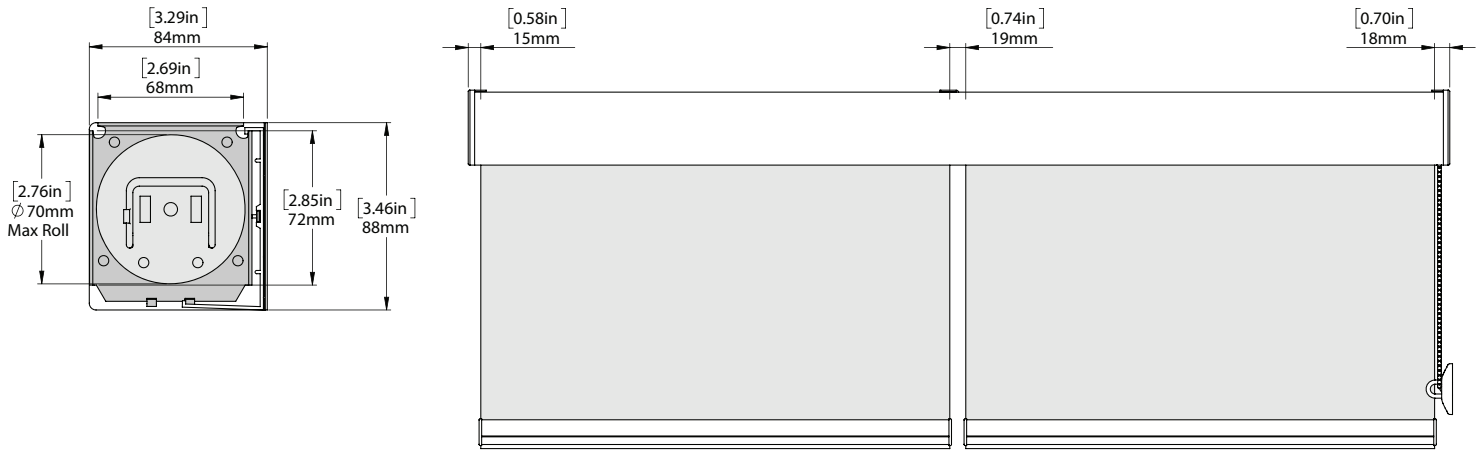

FRONT & SIDE VIEW

NOTE: LIGHT GAP INCLUDES BRACKET COVERS

SCHEMATIC

BOTTOM RAIL OPTIONS

D30 SILENT WEIGHT BAR

INTERNAL HEM BAR

F4115 HEM BAR

SYSTEM UPGRADES