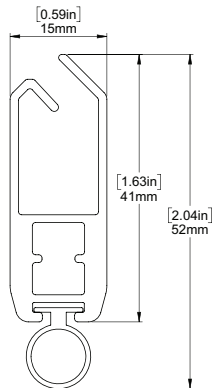

FRONT & SIDE VIEW

NOTE: LIGHT GAP INCLUDES BRACKET COVERS

SCHEMATIC

BOTTOM RAIL OPTIONS

D30 SILENT WEIGHT BAR

INTERNAL HEM BAR

F4115 HEM BAR

SYSTEM UPGRADES

5" Pocket

[for hidden recess mounts]

L & I Clips

[for hidden recess mounts]

Edge Side Channels

[for improved light blackout]

Internal Wire Guide

[supporting complex shading systems]