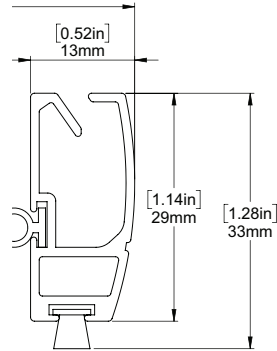

FRONT & SIDE VIEW

NOTE: LIGHT GAP INCLUDES BRACKET COVERS

SCHEMATIC

BOTTOM RAIL OPTIONS

D30 SILENT WEIGHT BAR

INTERNAL HEM BAR

F4115 HEM BAR

SYSTEM UPGRADES

5" Pocket

[for hidden recess mounts]

L & I Clips

[for hidden recess mounts]

Edge Side Channels

[for improved light blackout]

Internal Wire Guide

[supporting complex shading systems]