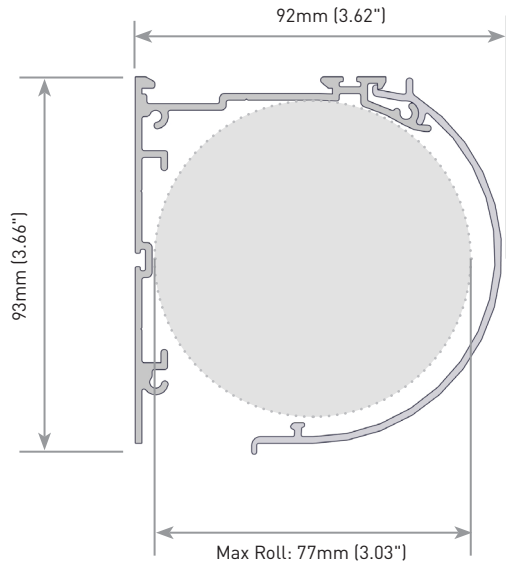

1	Cassette 90 End Plate Set
	RC02-0101-xxx090
2	Cassette 90 Back
	RC01-0101-xxx480
3	Cassette 90 Round Cover Set
	RC02-0102-xxx090
4	Cassette 90 Round Cover
	RC01-0102-xxx480
5	Cassette 90 Square Cover Set
	RC02-0103-xxx090
6	Cassette 90 Square Cover
	RC01-0103-xxx480

SQUARE FASCIA

TOP MOUNTING CLIP

FACE/WALL MOUNTING CLIP

SYSTEM UPGRADES

CF90 EDGE

SPECIFICATIONS

MAX ROLL - ROUND CASSETTE

MAX ROLL - SQUARE CASSETTE