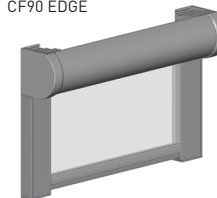

CF90 CASSETTE/FASCIA

Rollease Acmeda's CF90 Cassette/Fascia add on solution suite offers a comprehensive range of head box styles, controls and side channel options with improved performance functionality and aesthetics. A contemporary round or square headbox, available in fully enclosed or partial fascia, designed to house the S45 Roller Shade chainwinder & motorized control systems. Utilizing versatile hardware, the new cassette suite can be matched with CF90 Edge side channels for improved energy efficiency.

AESTHETICAL FEATURES

- Clean lines and complimentary aesthetics for various applications in round or square finish.
- Both styles available as a fascia or fully enclosed cassette.
- Wall and Ceiling mounting clip options available for installations with minimized light gap.
- End covers designed to overlap cassette front to conceal production blemishes.
- Color matched plastic end covers.

SQUARE FASCIA

TOP MOUNTING CLIP

FACE/WALL MOUNTING CLIP

SYSTEM UPGRADES

CF90 EDGE

SPECIFICATIONS

MAX ROLL - ROUND CASSETTE

MAX ROLL - SQUARE CASSETTE