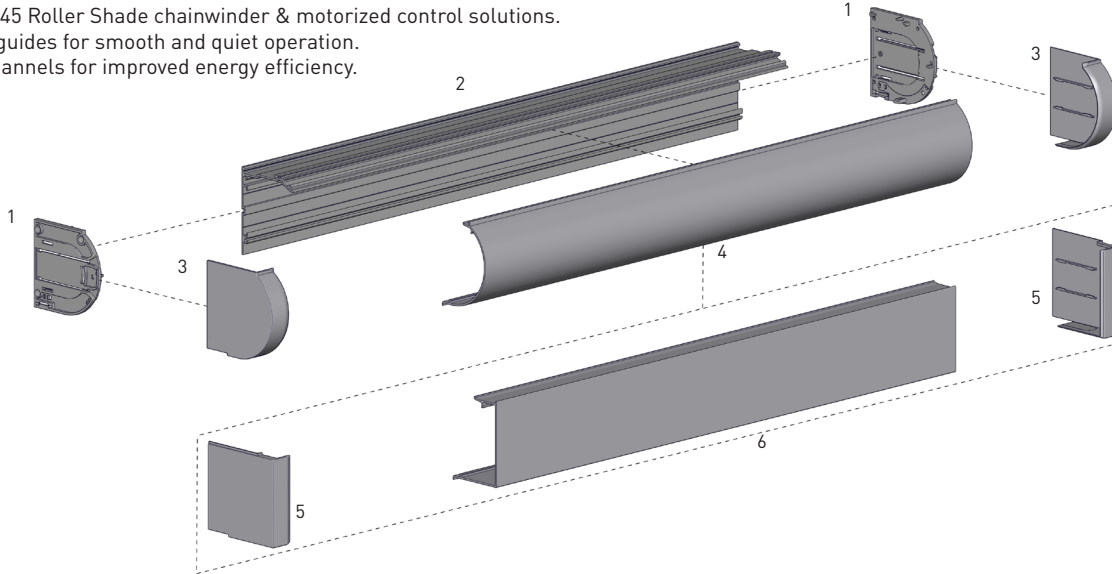

CF90 CASSETTE/FASCIA

Rollease Acmeda's CF90 Cassette/Fascia add on solution suite offers a comprehensive range of head box styles, controls and side channel options with improved performance functionality and aesthetics. A contemporary round or square headbox, available in fully enclosed or partial fascia, designed to house the S45 Roller Shade chainwinder & motorized control systems. Utilizing versatile hardware, the new cassette suite can be matched with CF90 Edge side channels for improved energy efficiency.

AESTHETICAL FEATURES

- Clean lines and complimentary aesthetics for various applications in round or square finish.
- Both styles available as a fascia or fully enclosed cassette.
- Wall and Ceiling mounting clip options available for installations with minimized light gap.
- End covers designed to overlap cassette front to conceal production blemishes.
- Color matched plastic end covers.

PRODUCTION & ASSEMBLY FEATURES

- Suite utilizes versatile hardware for reduced inventory.
- 2-piece CF90 Edge side channels for improved face/wall and recess/inside mount installation.

FUNCTIONAL BENEFITS

- Compatible with S45 Roller Shade chainwinder & motorized control solutions.
- Co-molded chain guides for smooth and quiet operation.
- CF90 Edge side channels for improved energy efficiency.

SYSTEM INDEX

1	Cassette 90 End Plate Set
	RC02-0101-xxx090
2	Cassette 90 Back
	RC01-0101-xxx480
3	Cassette 90 Round Cover Set
	RC02-0102-xxx090
4	Cassette 90 Round Cover
	RC01-0102-xxx480
5	Cassette 90 Square Cover Set
	RC02-0103-xxx090
6	Cassette 90 Square Cover
	RC01-0103-xxx480

xxx= colour

COLOR RANGE

CONTROL OPTIONS

CHAIN CONTROL

SPRING

MOTORIZED

SYSTEM OPTIONS

ROUND FASCIA

SQUARE FASCIA

TOP MOUNTING CLIP

FACE/WALL MOUNTING CLIP

SYSTEM UPGRADES

CF90 EDGE