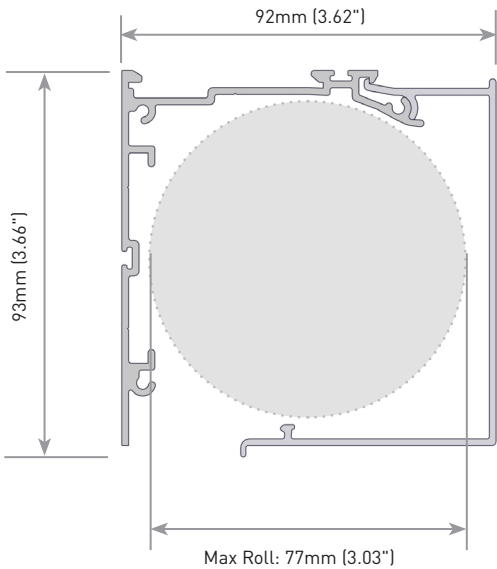

1	Cassette 90 End Plate Set
	RC02-0101-xxx090
2	Cassette 90 Back
	RC01-0101-xxx480
3	Cassette 90 Round Cover Set
	RC02-0102-xxx090
4	Cassette 90 Round Cover
	RC01-0102-xxx480
5	Cassette 90 Square Cover Set
	RC02-0103-xxx090
6	Cassette 90 Square Cover
	RC01-0103-xxx480

SQUARE FASCIA

TOP MOUNTING CLIP

FACE/WALL MOUNTING CLIP

SYSTEM UPGRADES

CF90 EDGE

SPECIFICATIONS

MAX ROLL - ROUND CASSETTE

MAX ROLL - SQUARE CASSETTE