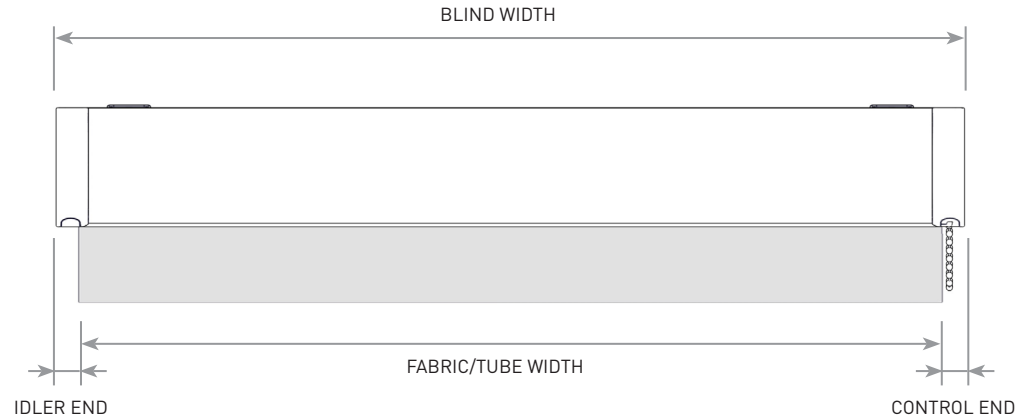

DEDUCTION

IDLER END	CONTROL END				
	SPRING	MOTORIZATION			CHAINWINDER
RB09	RB01	ALTUS/SONESSE	ROLLUP WIREFREE	SONESSE 30	RB09
18mm (0.709")	19mm (0.748")	22mm (0.866")	18mm (0.709")	20mm (0.787")	18mm (0.709")