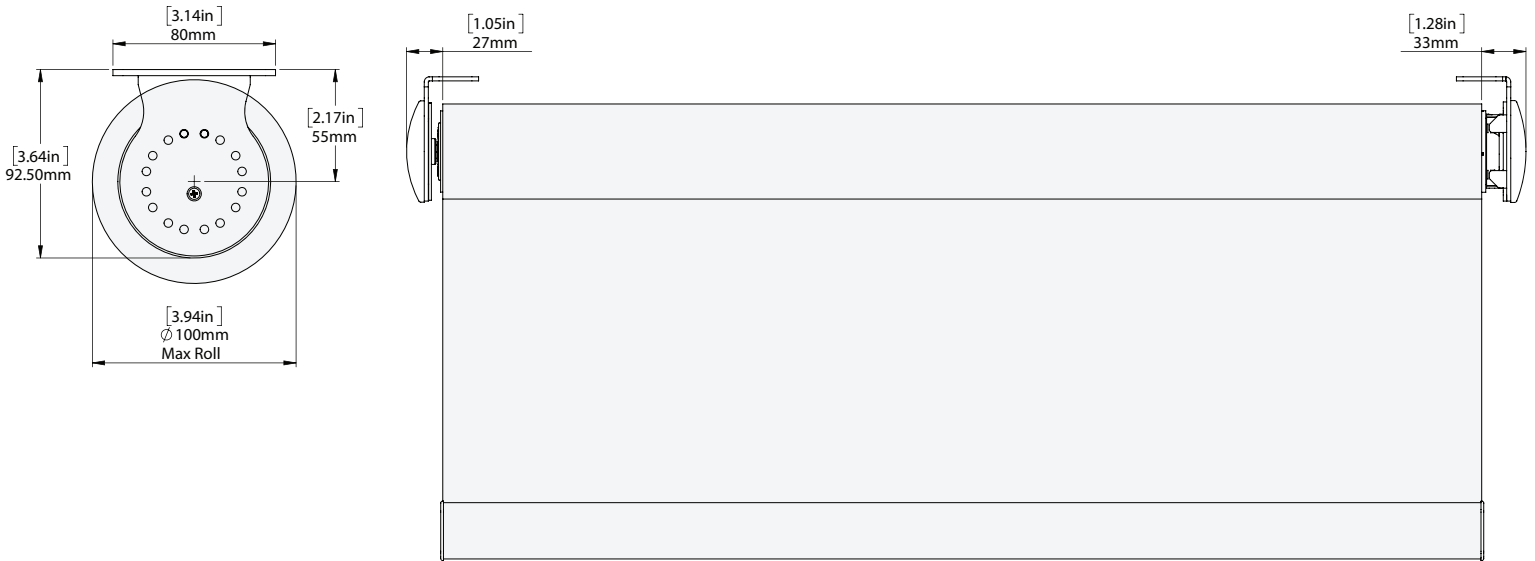

## FRONT & SIDE VIEW

NOTE: LIGHT GAP INCLUDES BRACKET COVERS