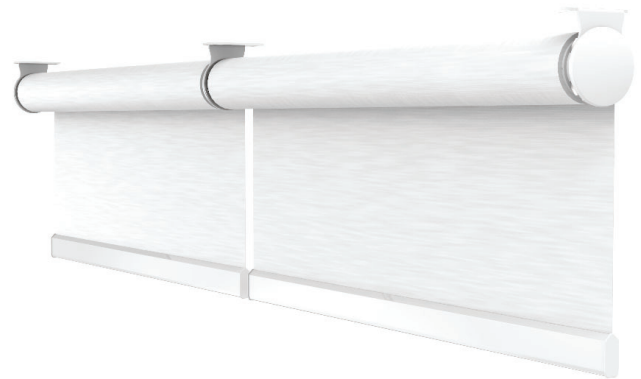

## LARGE OPEN ROLLER SHADES

Wire Free / Low Voltage 12V / Solar

The Wire-Free S60 integrates our lithium-ion / low voltage 12v powered tubular motor, in the heart of this robust, quiet roller shade system for large applications producing a modern motorized / automated solution and is completely self-sufficient when coupled with our Automate solar panel.

- Durable construction, modern design and Industrial aesthetic.
- Stylish single or multi-channel remote controls & smart phone compatibility.
- Compact and easily hidden in internal recesses.
- Dynamic light and heat control can aid in increasing energy efficiency.
- Levelling control; multiple shades finish in the same position for a premium aesthetic
- No need to charge, wired directly into the ceiling for consistent power supply.
- Single, linked, and angled link shade applications.
- Bracket features verticle adjustability.
- Max width of 18', max drop of 24' and capacity to cover areas up to 220sq ft.
- Can handle up to 20 nm motor torque.
- Tube spline fabric attachment available.