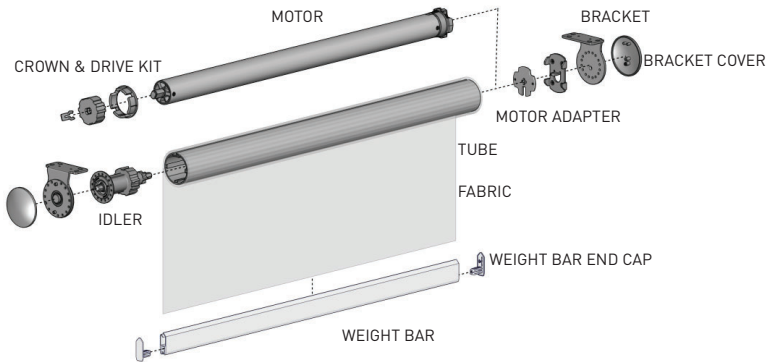

FRONT & SIDE VIEW

NOTE: LIGHT GAP INCLUDES BRACKET COVERS

SCHEMATIC

BOTTOM RAIL OPTIONS

F4115 HEM BAR

INTERNAL HEM BAR

F56 HD HEM BAR

TEM UPGRADES

Recess

[for improved light blackout]

Edge Side Channels

[for improved light blackout]

Internal Wire Guide

[supporting complex shading systems]

Fabric Switch System

[fast easy changing of fabric on a roller shade]

For more information about our Upgrade solutions, see our UPGRADE SPECIFICATION sheets.