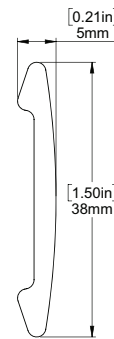

Automate Sun Sensor
[Detects sunlight to control shade]

DC Power Channel
[Provides power for 18 DC ARC motors]

FRONT & SIDE VIEW

NOTE: LIGHT GAP INCLUDES BRACKET COVERS

SCHEMATIC

BOTTOM RAIL OPTIONS

D30 SILENT WEIGHT BAR

INTERNAL HEM BAR

F4115 HEM BAR

SYSTEM UPGRADES

5" Pocket

[for hidden recess mounts]

L & I Clips

[for hidden recess mounts]

Edge Side Channels