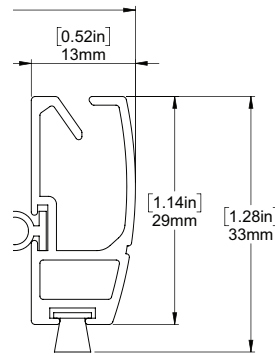

Automate Sun Sensor
[Detects sunlight to control shade]

DC Power Channel
[Provides power for 18 DC ARC motors]

FRONT & SIDE VIEW

NOTE: LIGHT GAP INCLUDES BRACKET COVERS

SCHEMATIC

BOTTOM RAIL OPTIONS

D30 SILENT WEIGHT BAR

INTERNAL HEM BAR

F4115 HEM BAR

SYSTEM UPGRADES

5" Pocket

[for hidden recess mounts]

L & I Clips

[for hidden recess mounts]

Edge Side Channels