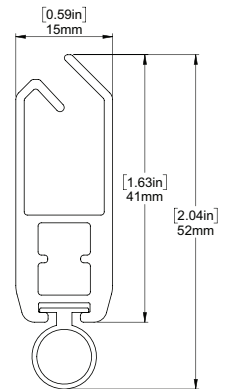

Automate Sun Sensor
[Detects sunlight to control shade]

DC Power Channel
[Provides power for 18 DC ARC motors]

FRONT & SIDE VIEW

NOTE: LIGHT GAP INCLUDES BRACKET COVERS

SCHEMATIC

BOTTOM RAIL OPTIONS

D30 SILENT WEIGHT BAR

INTERNAL HEM BAR

F4115 HEM BAR

SYSTEM UPGRADES

5" Pocket

[for hidden recess mounts]

L & I Clips

[for hidden recess mounts]

Edge Side Channels