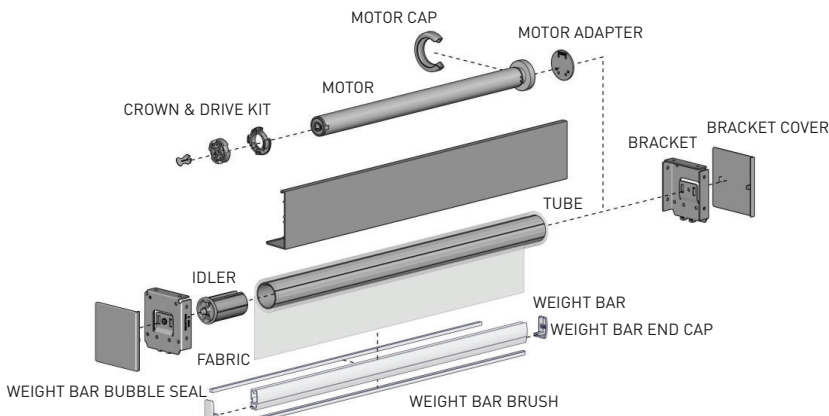

Automate Sun Sensor
[Detects sunlight to control shade]

DC Power Channel
[Provides power for 18 DC ARC motors]

FRONT & SIDE VIEW

NOTE: LIGHT GAP INCLUDES BRACKET COVERS

SCHEMATIC

BOTTOM RAIL OPTIONS

D30 SILENT WEIGHT BAR

INTERNAL HEM BAR

F4115 HEM BAR

SYSTEM UPGRADES

5" Pocket

[for hidden recess mounts]

L & I Clips

[for hidden recess mounts]

Edge Side Channels