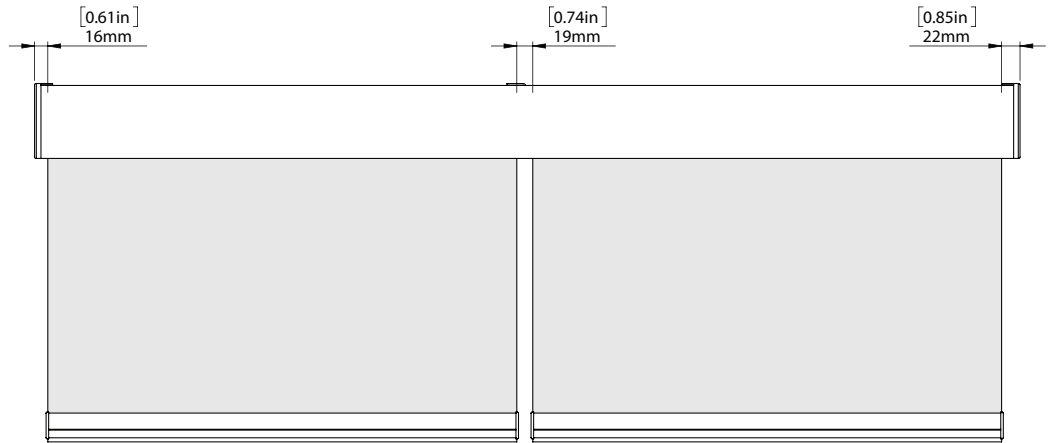

Automate Sun Sensor
[Detects sunlight to control shade]

DC Power Channel
[Provides power for 18 DC ARC motors]

FRONT & SIDE VIEW

NOTE: LIGHT GAP INCLUDES BRACKET COVERS

SCHEMATIC

BOTTOM RAIL OPTIONS

D30 SILENT WEIGHT BAR