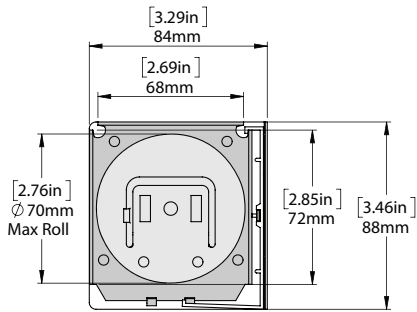

Automate Sun Sensor
[Detects sunlight to control shade]

DC Power Channel
[Provides power for 18 DC ARC motors]

FRONT & SIDE VIEW

NOTE: LIGHT GAP INCLUDES BRACKET COVERS

SCHEMATIC

BOTTOM RAIL OPTIONS

D30 SILENT WEIGHT BAR