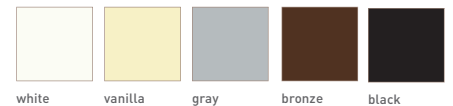

BRACKET COLOURS