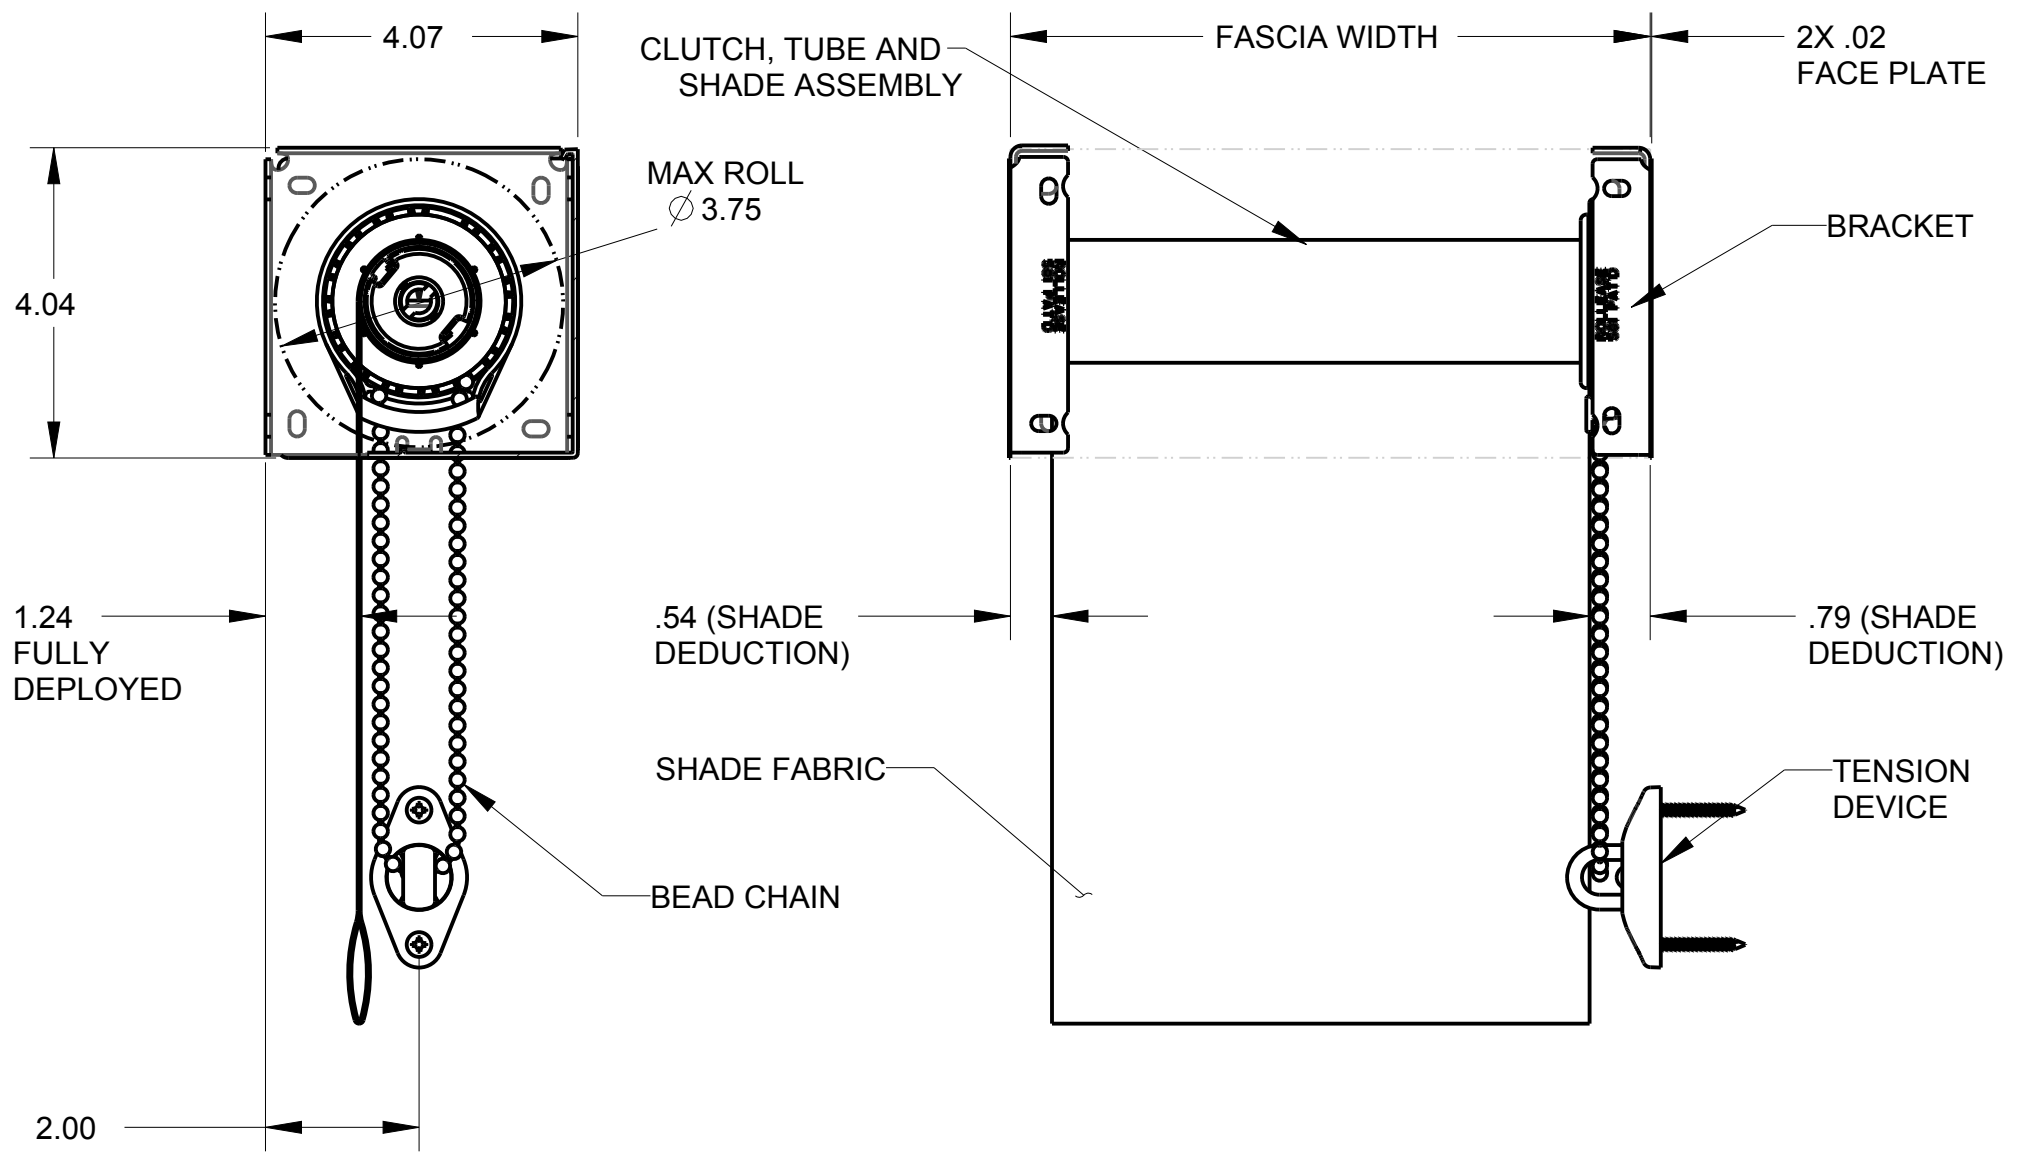

R-SERIES 4in. FASCIA, RGA LH CLUTCH, 1.500 DIA TUBE
RB561 BRACKET

A2018

RollEase Headquarters
200 Harvard Avenue
Stamford, CT 06902-6320 USA
Office: 203.964.1573/ 800.552.5100
www.rollease.com

SCALE
NOT TO SCALE. DIMENSIONS IN INCHES.

DRAWN BY
EnZ

REVISION
1