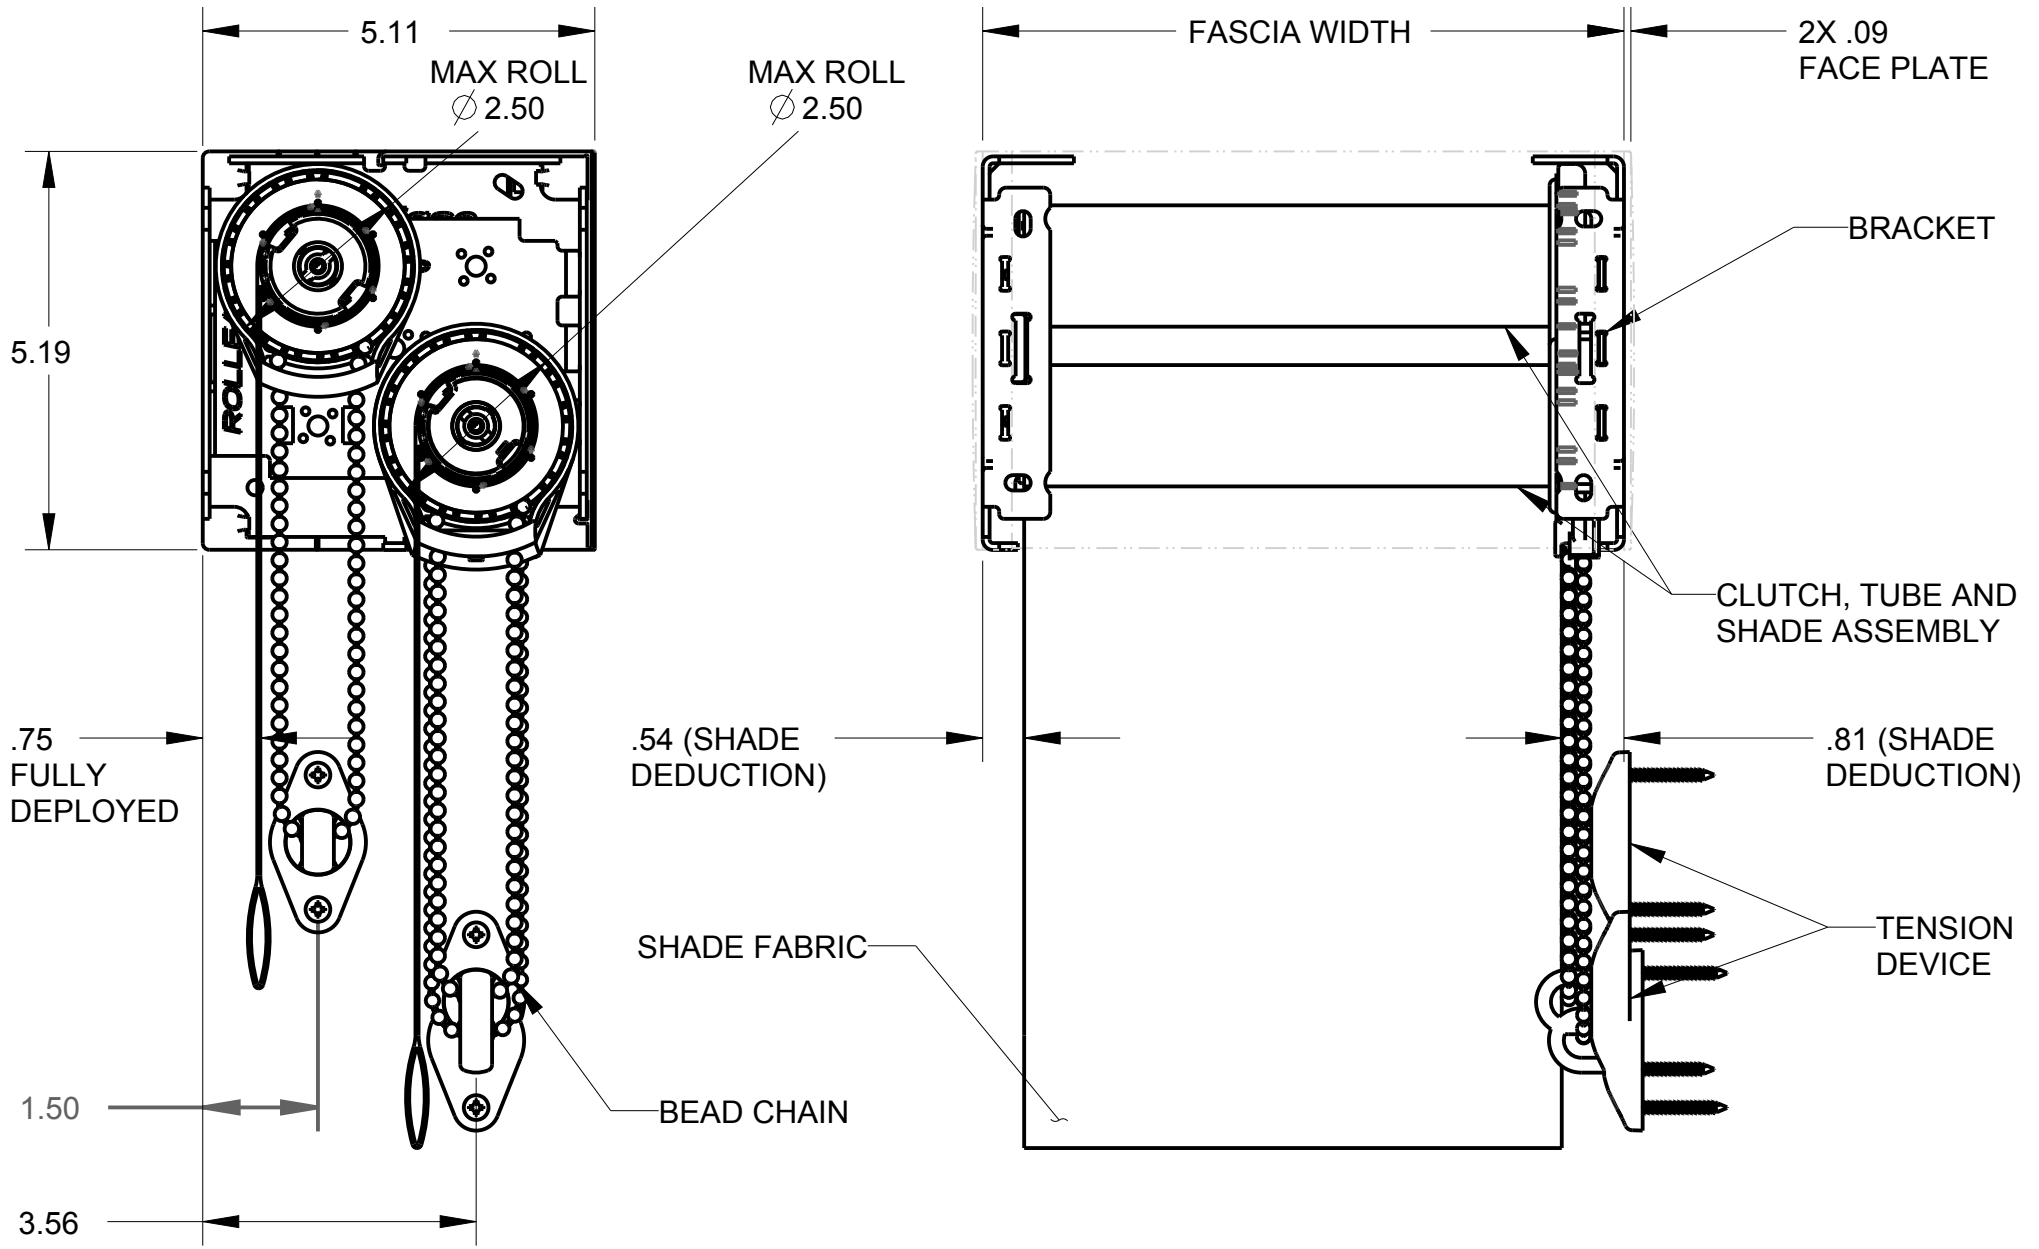

R-SERIES 5in. FASCIA, DUAL SHADE RGAL CLUTCH,  
RTEA4 1.50 DIA TUBE, RE002201/0202 BRACKET

A2080

RollEase Headquarters  
200 Harvard Avenue  
Stamford, CT 06902-6320 USA  
Office: 203.964.1573/ 800.552.5100  
www.rollease.com

SCALE

NOT TO SCALE. DIMENSIONS IN INCHES.

DRAWN BY

EnZ

REVISION

1