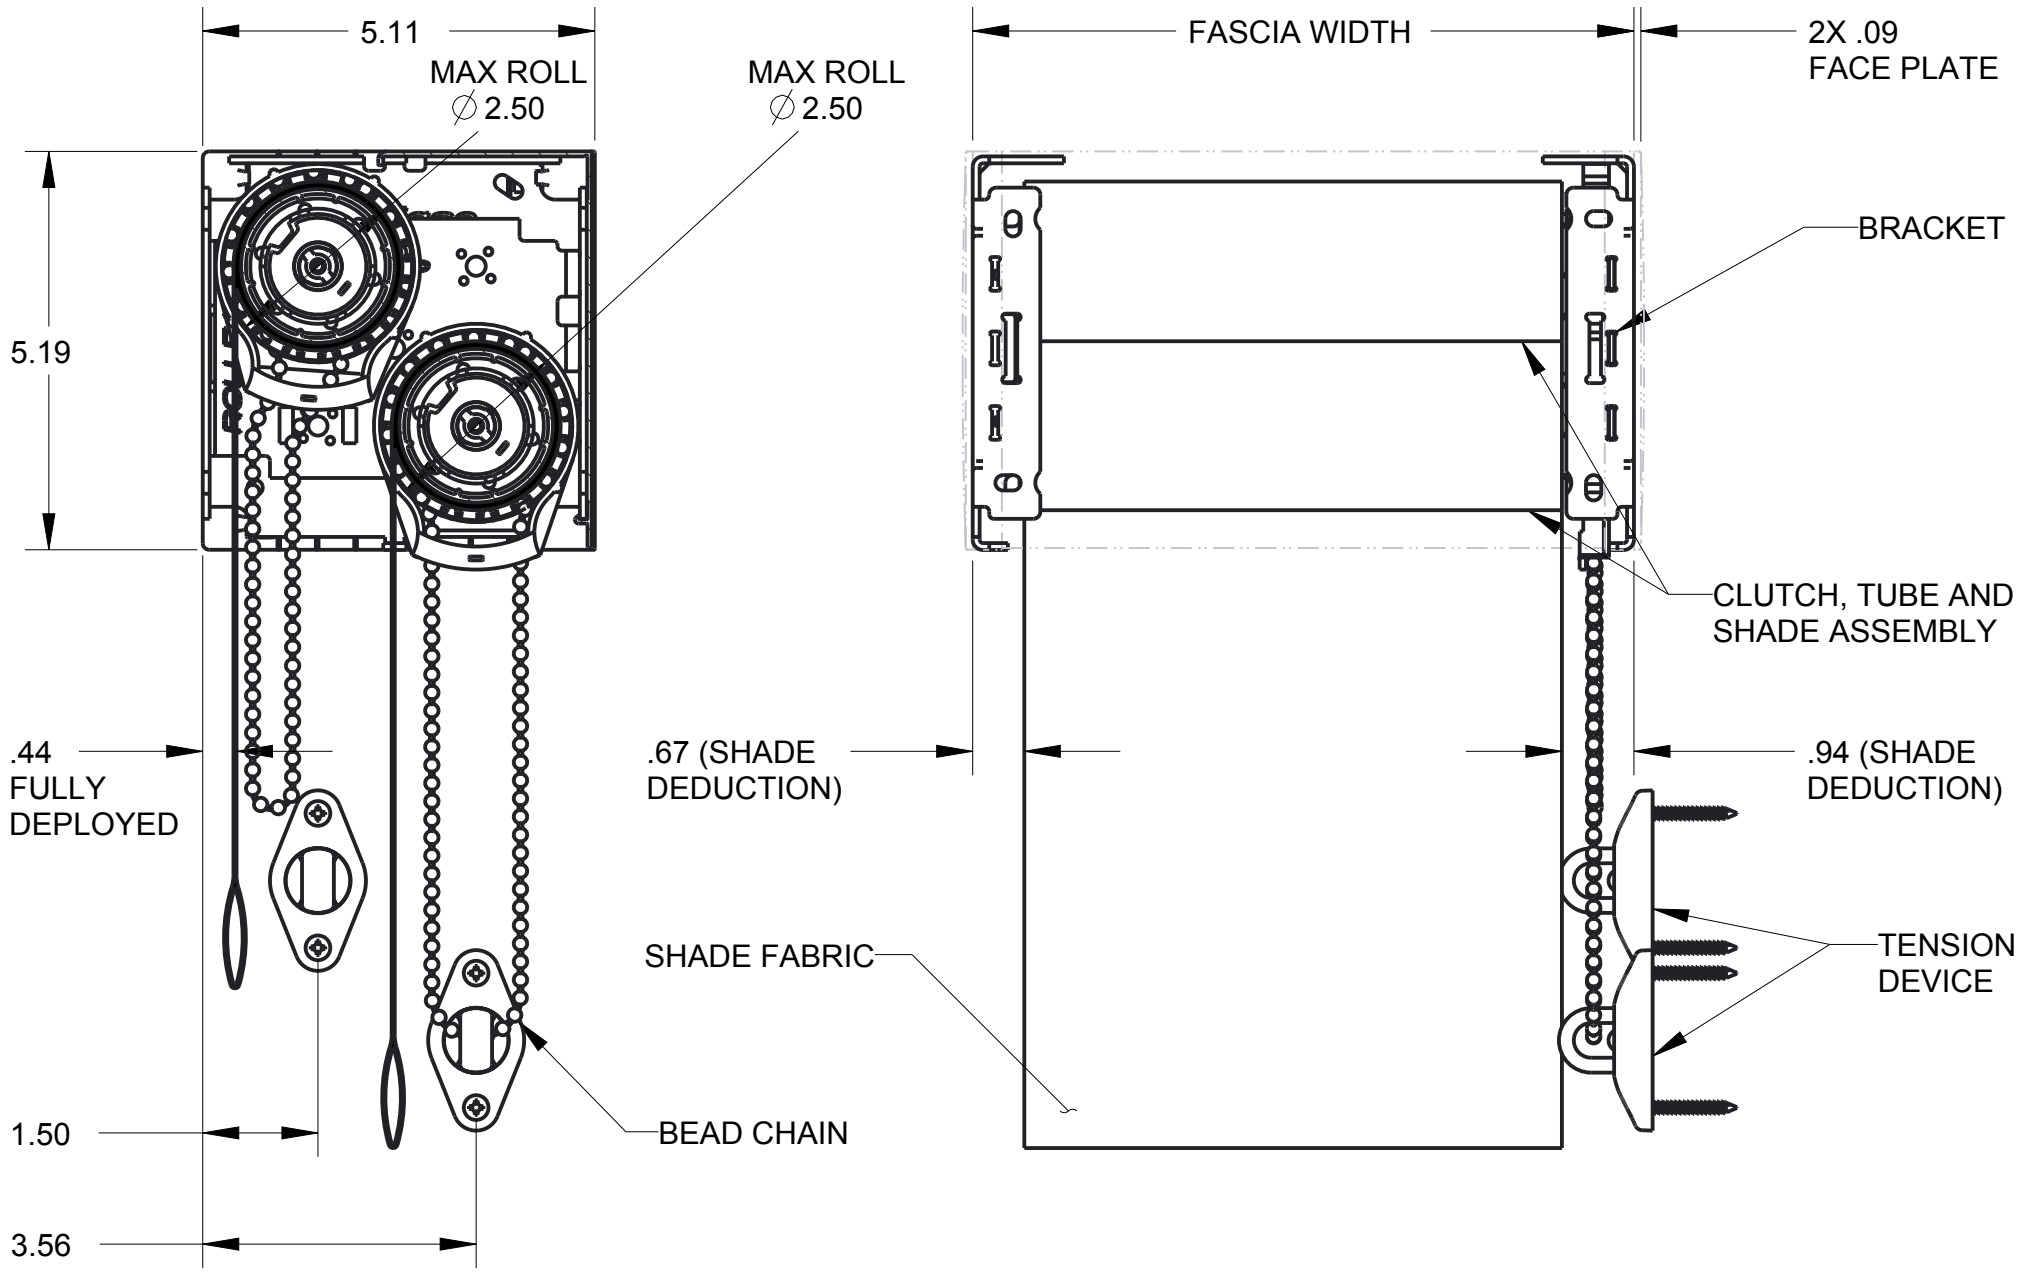

R-SERIES 5in. FASCIA, DUAL SHADE R16C53 CLUTCH, RTEA5
2.00 DIA TUBE, RA2 ADAPTER RE002201/0202 BRACKET

A2081

RollEase Headquarters
200 Harvard Avenue
Stamford, CT 06902-6320 USA
Office: 203.964.1573/ 800.552.5100
www.rollease.com

SCALE
NOT TO SCALE. DIMENSIONS IN INCHES.

DRAWN BY
EnZ

REVISION
1