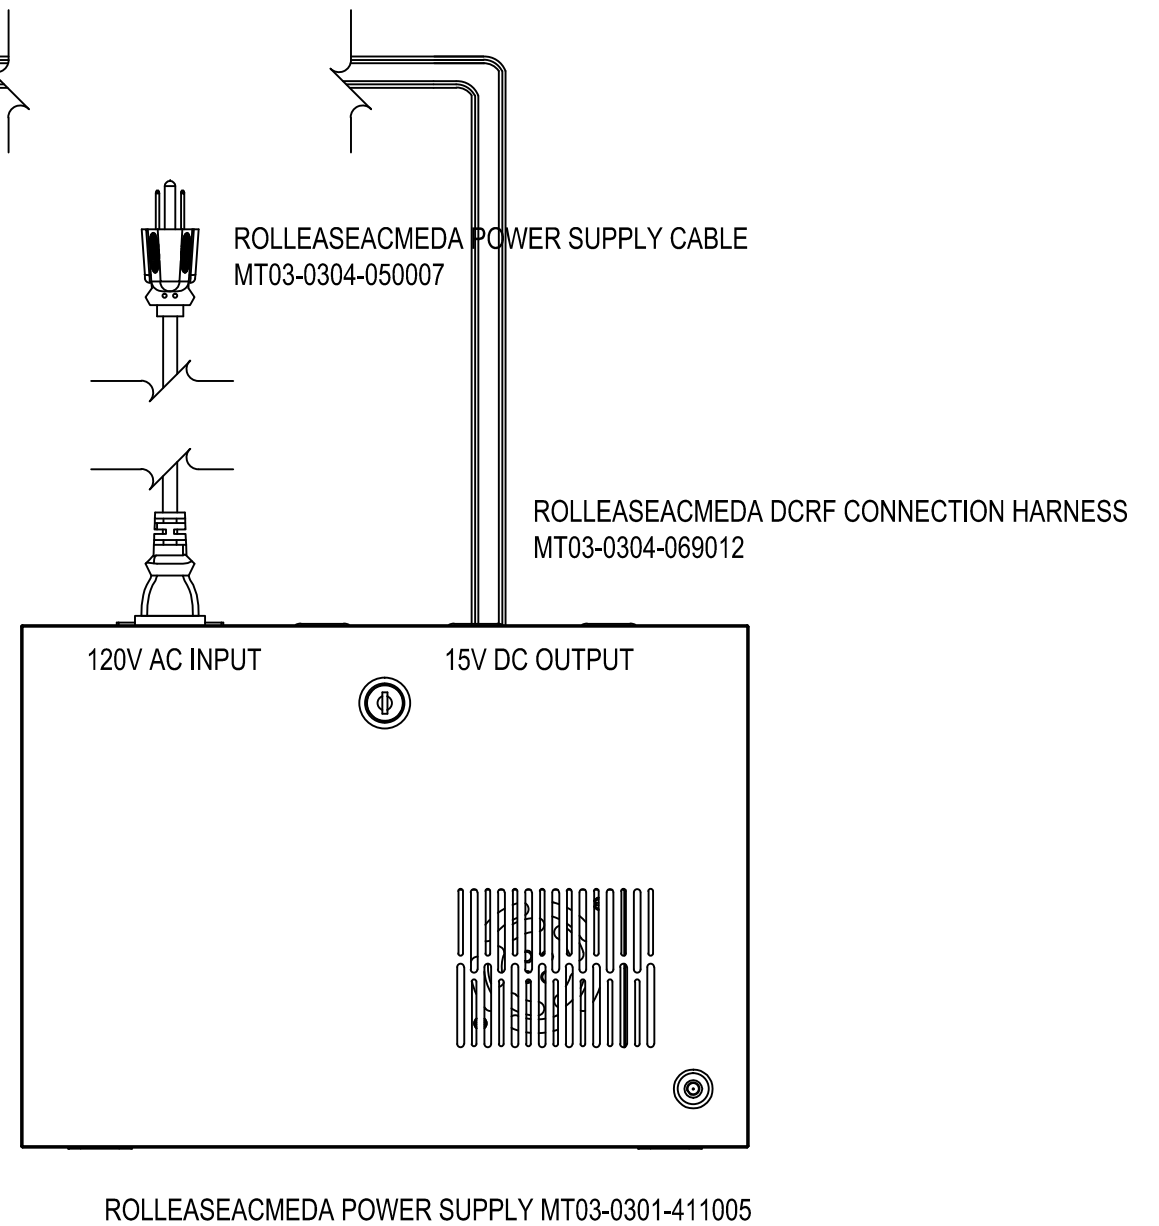

AUTOMATED SHADES: DC WIRED MOTOR;
CONTROLLER OPTIONS:
 WALL, HAND HELD, OR APP

ROLLESE ACMEDA HEAT-WELDED
 HEM POCKET AND SHADE FABRIC

WINDOW SYSTEM BY OTHERS

NOTE:
 REFER TO QUICK REFERENCE GUIDE AND
 SPECIFICATIONS FOR SELECTED PRODUCT LINE

CS1 MED 5" POCKET - CEILING MOUNT
 SCALE: 3"=1'-0"