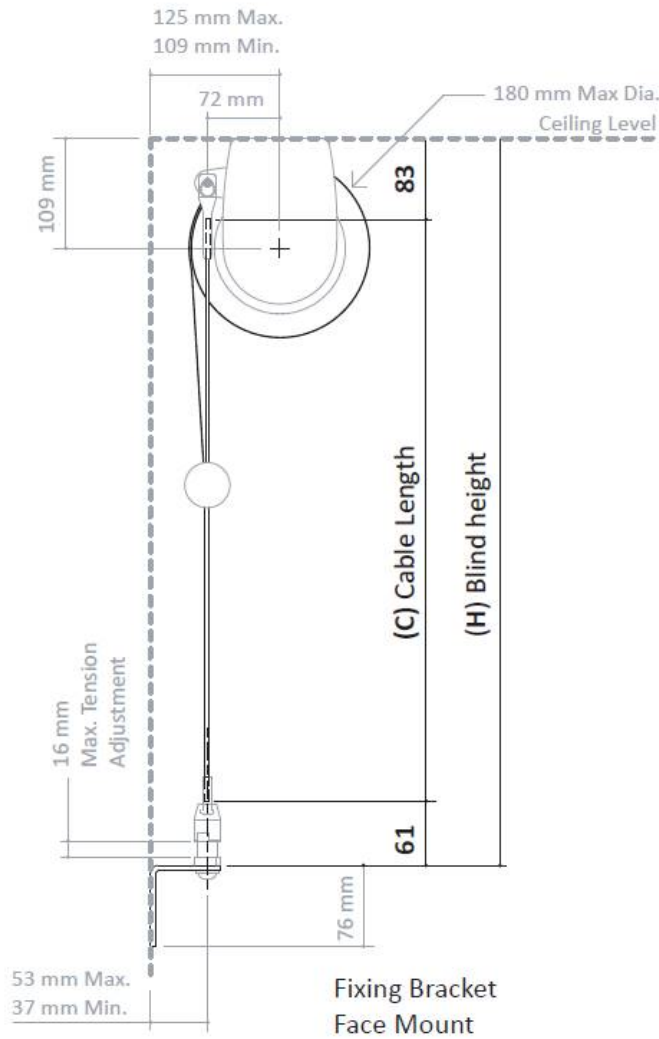

S100 EXTREME - BRACKET DIMENSIONS

OPEN

SIDE

CASSETTE

Top Fix Bracket

(L) Blind Width