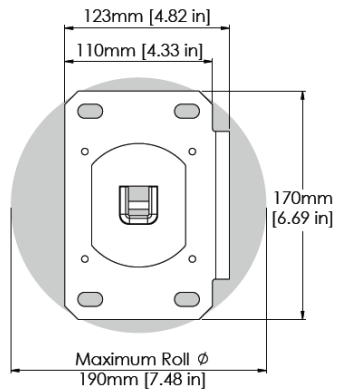

S100 EXTREME - BRACKET DIMENSIONS

OPEN

SIDE

CASSETTE

Top Fix Bracket

(L) Blind Width