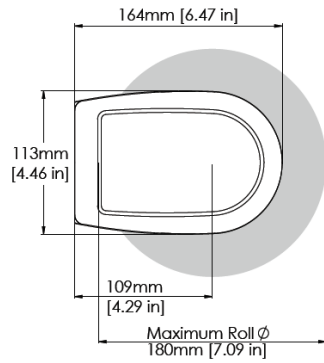

S100 EXTREME - BRACKET DIMENSIONS

OPEN

SIDE

CASSETTE

Top Fix Bracket

(L) Blind Width