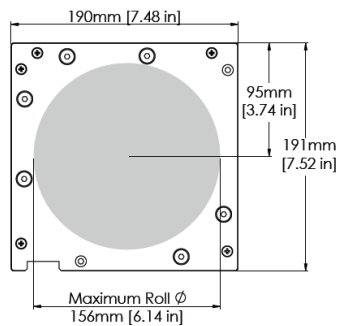

S100 EXTREME - BRACKET DIMENSIONS

OPEN

SIDE

CASSETTE

Top Fix Bracket

(L) Blind Width