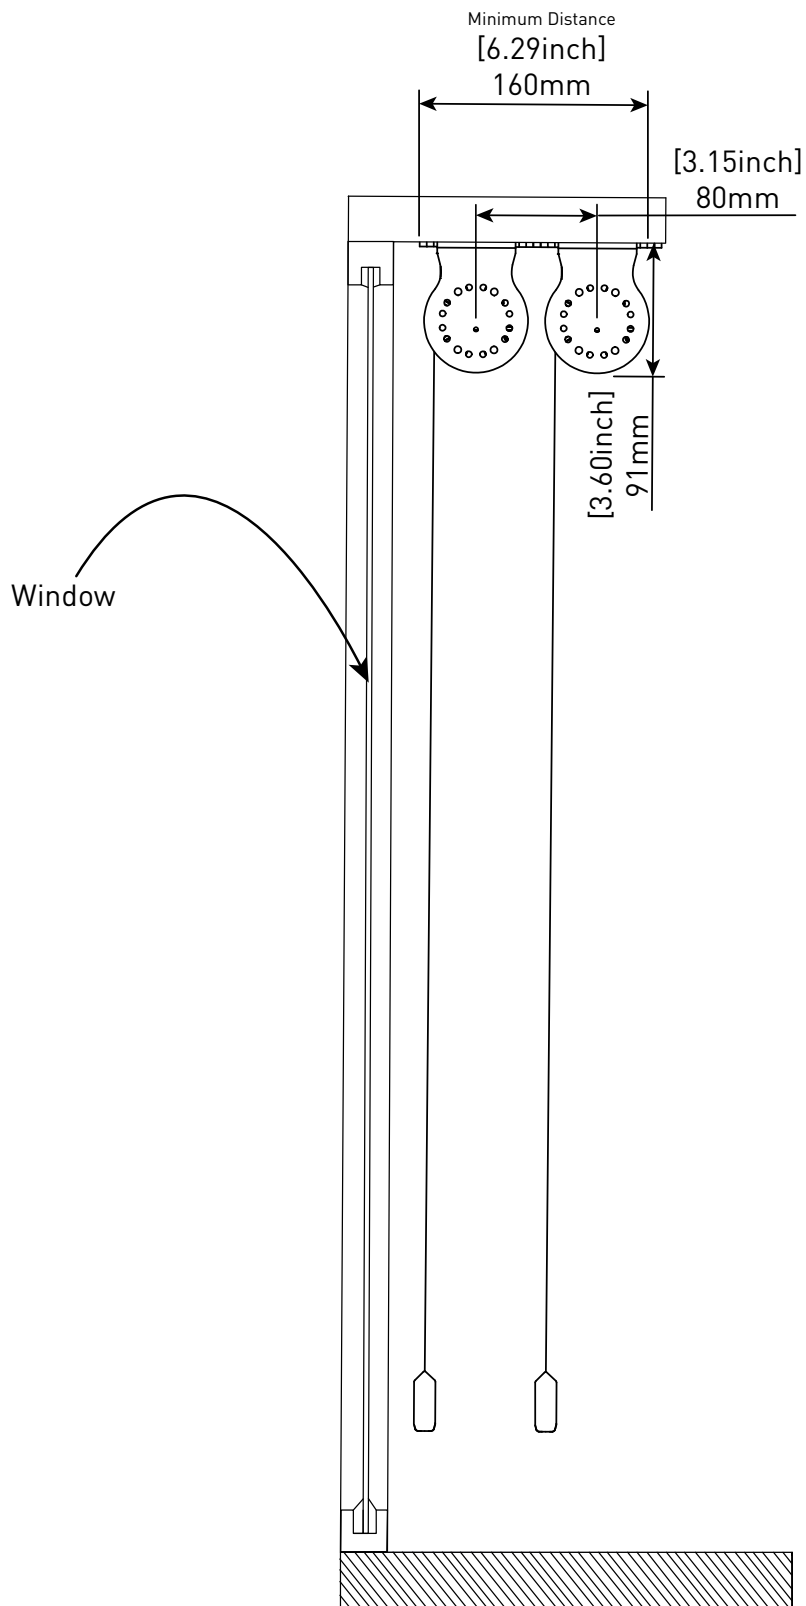

ROLLEASE ACMEDA CONTRACT PROGRAM

S60 MOTORIZED DUAL SHADE

ARCHITECTURAL VIEW

ROLLEASE ACMEDA CONTRACT

Leading innovator of precision hardware and automated shade solutions.

USA | EUROPE | AUSTRALIA rolleaseacmeda.com