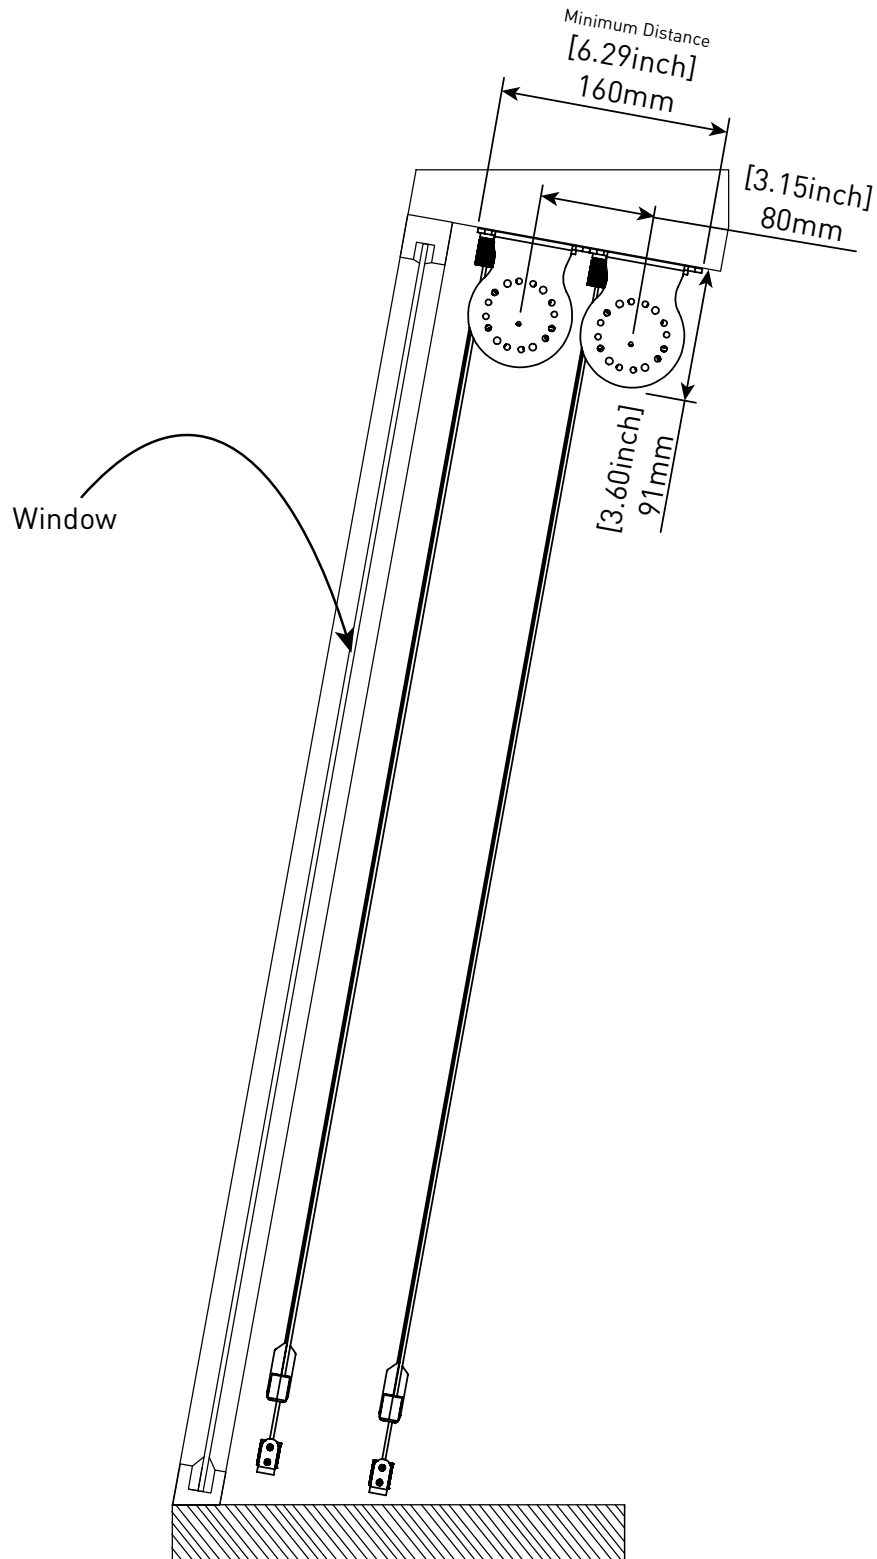

ROLLEASE ACMEDA CONTRACT PROGRAM

S60 MOTORIZED DUAL SHADE WITH WIRE GUIDE

ARCHITECTURAL VIEW

ROLLEASE ACMEDA CONTRACT

Leading innovator of precision hardware and automated shade solutions.

USA | EUROPE | AUSTRALIA rolleaseacmeda.com