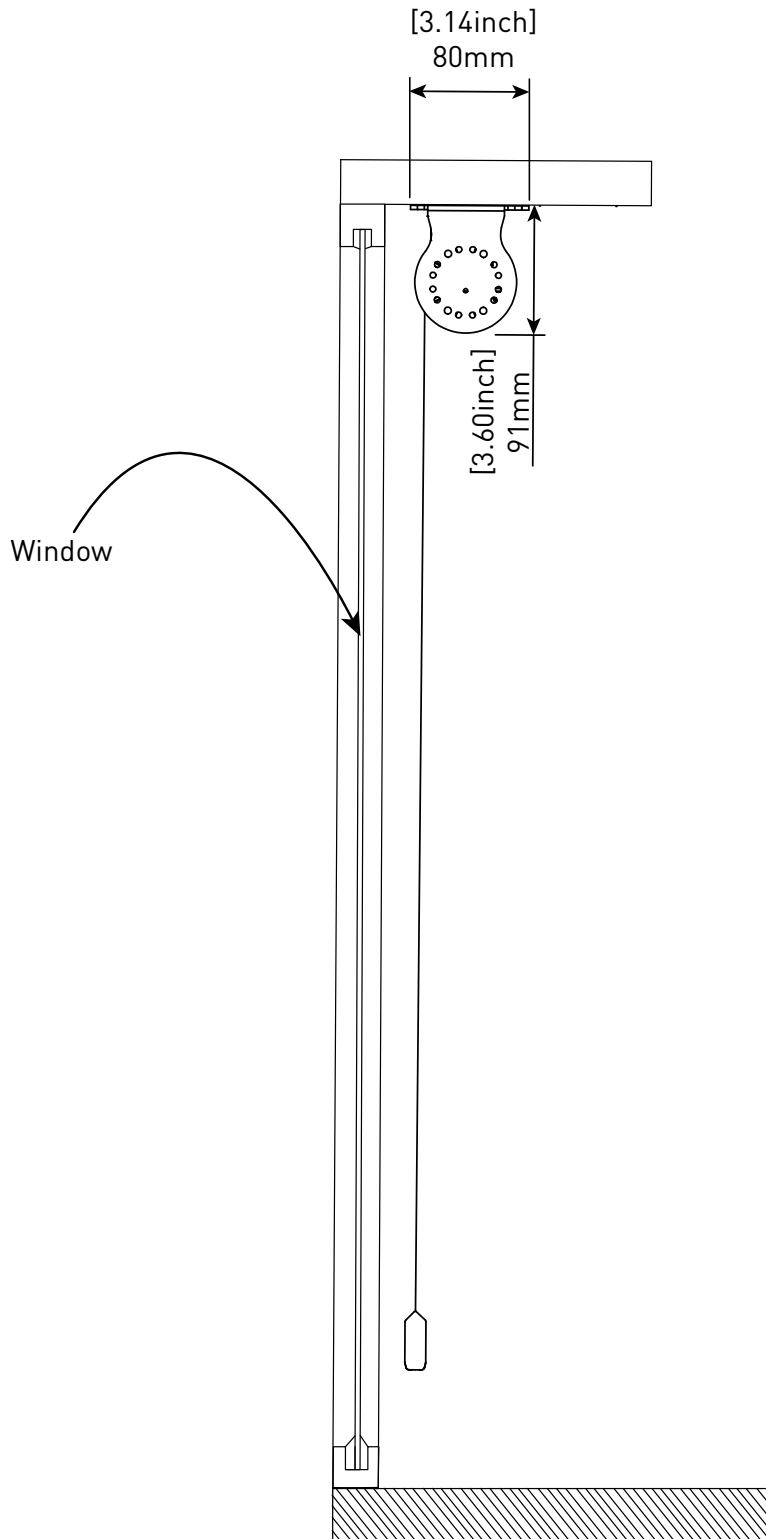

ROLLEASE ACMEDA CONTRACT PROGRAM

S60 MOTORIZED SINGLE SHADE

ARCHITECTURAL VIEW

ROLLEASE ACMEDA CONTRACT

Leading innovator of precision hardware and automated shade solutions.

USA | EUROPE | AUSTRALIA rolleaseacmeda.com