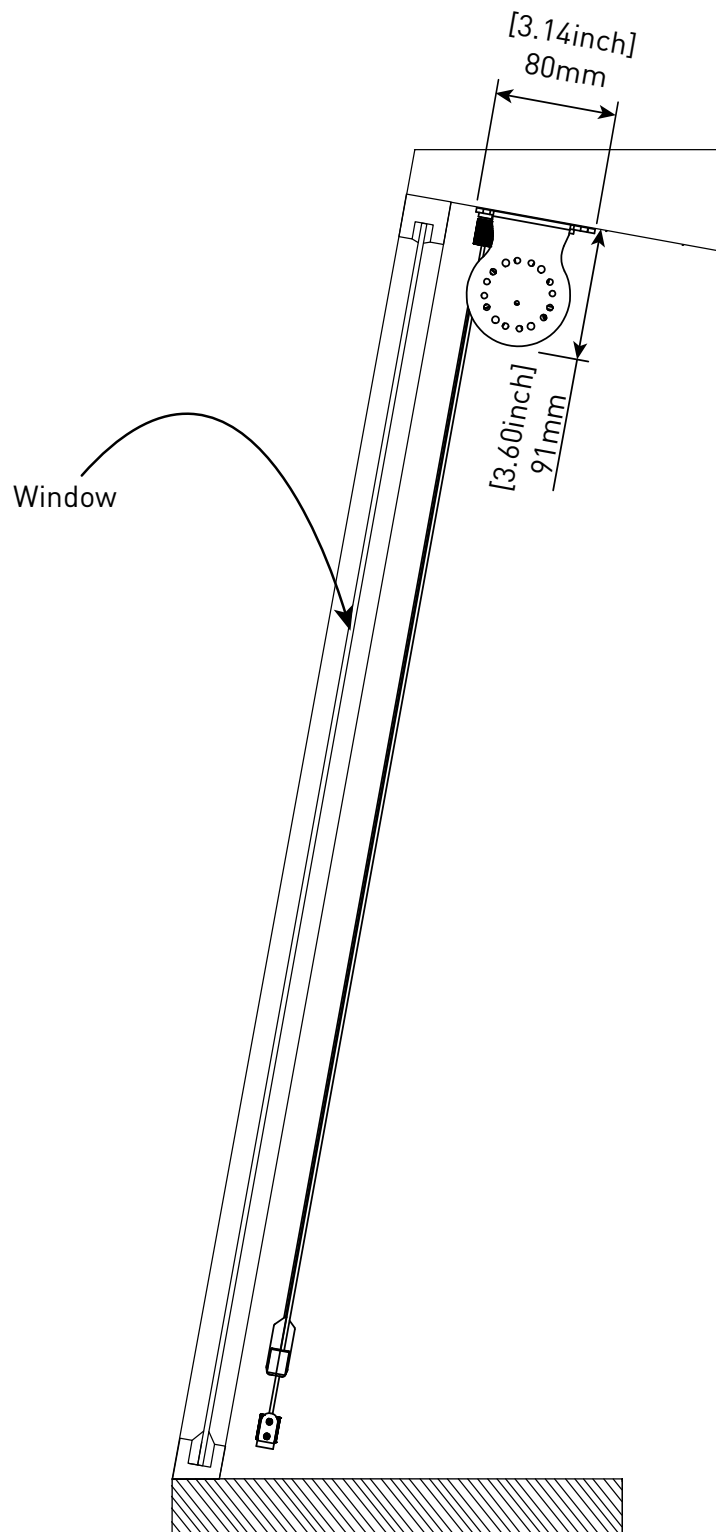

ROLLEASE ACMEDA CONTRACT PROGRAM

S60 MOTORIZED SINGLE SHADE WITH WIRE GUIDE

ARCHITECTURAL VIEW

ROLLEASE ACMEDA CONTRACT

Leading innovator of precision hardware and automated shade solutions.

USA | EUROPE | AUSTRALIA rolleaseacmeda.com