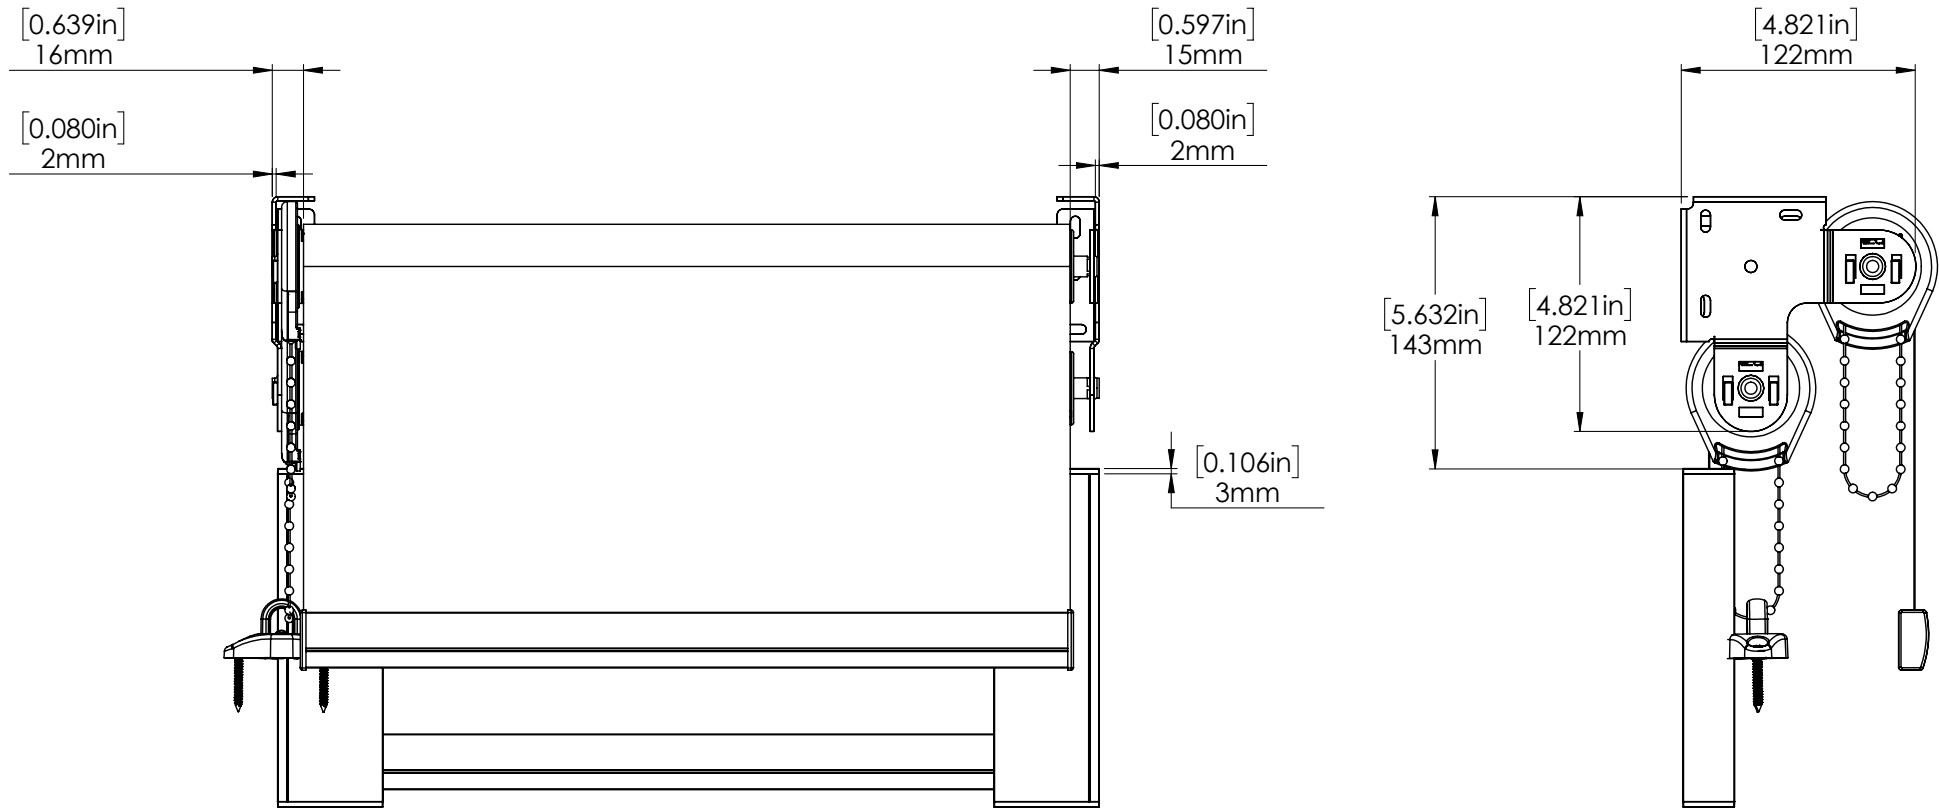

ROLLEASE ACMEDA CONTRACT PROGRAM SKYLINE SYSTEM WITH DUAL BRACKETS

ARCHITECTURAL VIEW

ROLLEASE ACMEDA CONTRACT

Leading innovator of precision hardware and automated shade solutions.

USA | EUROPE | AUSTRALIA rolleaseacmeda.com