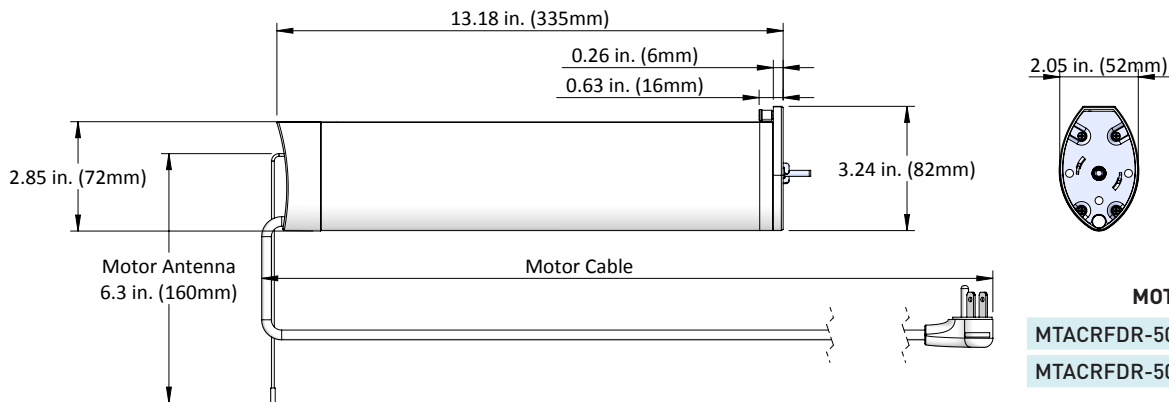

## TECHNOLOGIES

ELECTRONIC  
LIMIT

LEVELING  
CONTROL

FAVORITE  
POSITION

SELECTABLE  
RPM

433 MHZ  
BI-DIRECTIONAL

QUIET  
OPERATION

## DIMENSIONS

### MOTOR CABLE LENGTH

MTACRFDR-50KG	9.84 ft (3.0m)
MTACRFDR-50KGLC	19.69 ft (6.0m)