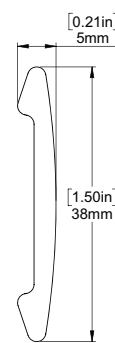

A 3 \$ 3 F M B Z . P E V M F Automate Pulse Hub
 [4NBSU4ZTUFN*OUFGBDF] [Smart Phone Control]

FRONT & SIDE VIEW

SCHEMATIC

BOTTOM RAIL OPTIONS

D30 SILENT WEIGHT BAR

INTERNAL HEM BAR

F4115 HEM BAR

SYSTEM UPGRADES

5" Pocket

[for hidden recess mounts]

L & I Clips

[for hidden recess mounts]

Edge Side Channels

[for improved light blackout]

Internal Wire Guide

[supporting complex shading systems]