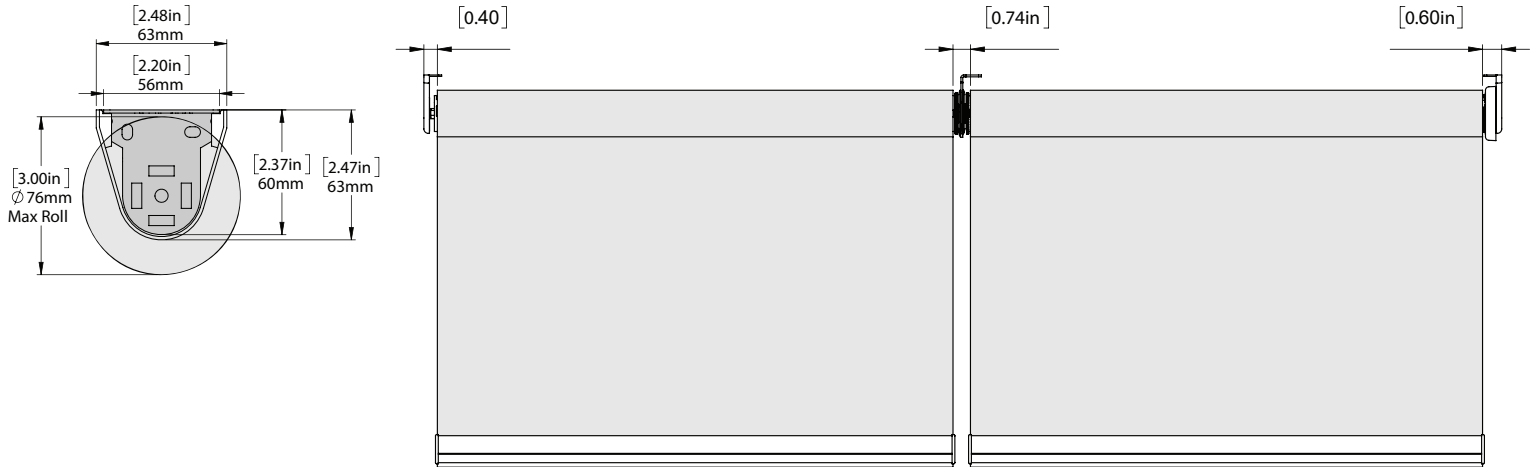

A 3 \$ 3 F M B Z . P E V M F Automate Pulse Hub
 [4NBSU4ZTUFN*OUFGBDF] [Smart Phone Control]

FRONT & SIDE VIEW

SCHEMATIC

BOTTOM RAIL OPTIONS

D30 SILENT WEIGHT BAR

INTERNAL HEM BAR

F4115 HEM BAR

SYSTEM UPGRADES