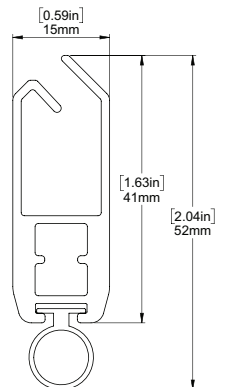

A 3 \$ 3 F M B Z . P E V M F Automate Pulse Hub
 [4NBSU4ZTUFN*OUFGBDF] [Smart Phone Control]

FRONT & SIDE VIEW

SCHEMATIC

BOTTOM RAIL OPTIONS

D30 SILENT WEIGHT BAR

INTERNAL HEM BAR

F4115 HEM BAR

SYSTEM UPGRADES

5" Pocket

[for hidden recess mounts]

L & I Clips

[for hidden recess mounts]

Edge Side Channels

[for improved light blackout]

Internal Wire Guide

[supporting complex shading systems]