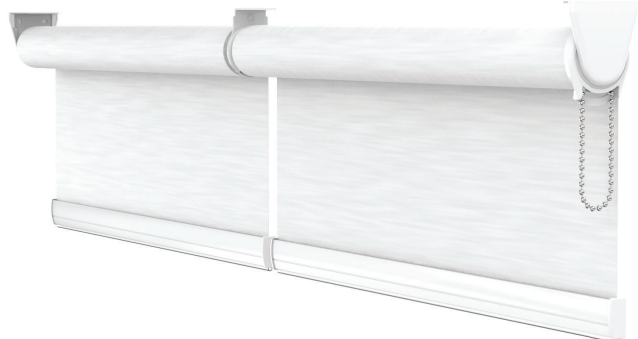

Match this solution with any of our sunscreen, blockout or high performance fabrics for a complete finished solution. See our document library for comprehensive information including HPD, LEED & NRC specifications.