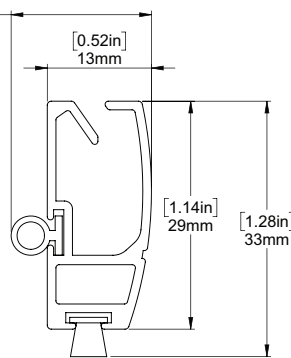

A 3 \$ 3 F M B Z . P E V M F Automate Pulse Hub
 [4NBSU4ZTUFN*OUFGBDF] [Smart Phone Control]

FRONT & SIDE VIEW

SCHEMATIC

BOTTOM RAIL OPTIONS

D30 SILENT WEIGHT BAR

INTERNAL HEM BAR

F4115 HEM BAR

SYSTEM UPGRADES

5" Pocket

[for hidden recess mounts]

L & I Clips

[for hidden recess mounts]

Edge Side Channels

[for improved light blackout]

Internal Wire Guide

[supporting complex shading systems]