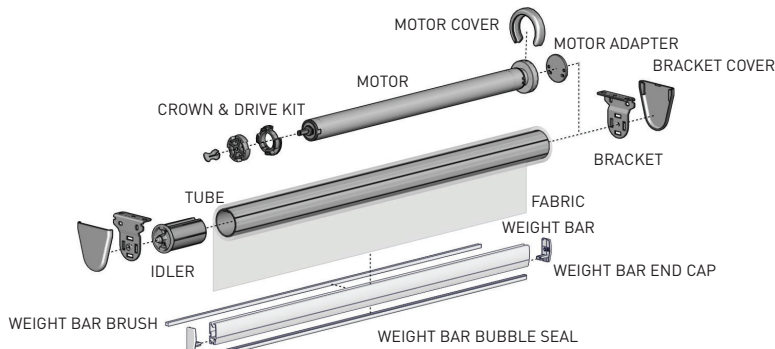

BRACKET COLORS

MOTOR OPTIONS

Automate 8 B M M 4 X J UDD Power Channel
 [Hand held or wall mounts] [Provides power for 18 DC ARC motors]

Automate Solar Charger
 [energy efficient]

Automate ARC Repeater
 [Extends the ARC signal]

A 3 \$ 3 F M B Z . P E V M F Automate Pulse Hub
 [4NBSU4ZTUFN*OUFGBDF] [Smart Phone Control]

FRONT & SIDE VIEW

SCHEMATIC

BOTTOM RAIL OPTIONS

D30 SILENT WEIGHT BAR

INTERNAL HEM BAR

F4115 HEM BAR

SYSTEM UPGRADES

5" Pocket

[for hidden recess mounts]

L & I Clips

[for hidden recess mounts]

Edge Side Channels

[for improved light blackout]

Internal Wire Guide

[supporting complex shading systems]