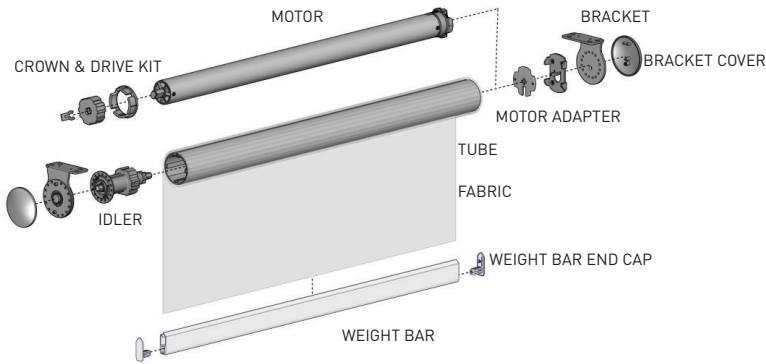

FRONT & SIDE VIEW

SCHEMATIC

BOTTOM RAIL OPTIONS

F4115 HEM BAR

INTERNAL HEM BAR

F56 HD HEM BAR

SYSTEM UPGRADES

5" Pocket
[for hidden recess mounts]

Edge Side Channels
[for improved light blackout]

Internal Wire Guide
[supporting complex shading systems]

Fabric Switch System
[fast easy changing of fabric on a roller shade]

For more information about our Upgrade solutions, see our UPGRADE SPECIFICATION sheets.