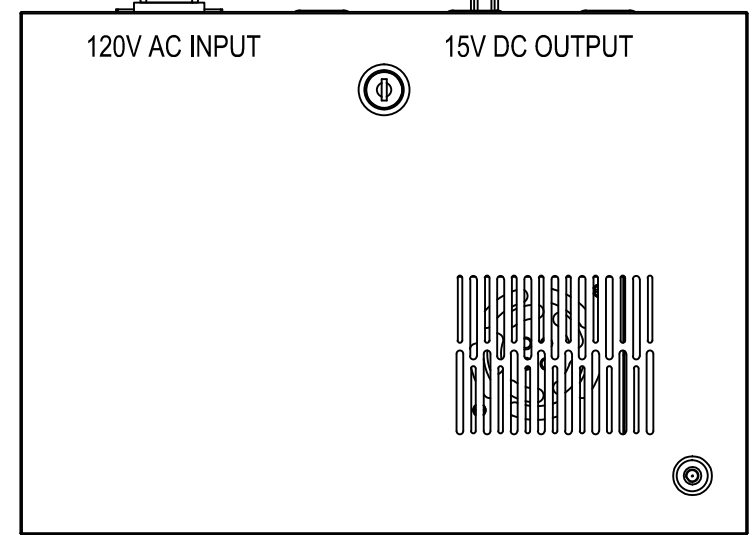

AUTOMATED SHADES: DC WIRED MOTOR;
 CONTROLLER OPTIONS:
 WALL, HAND HELD, OR APP

FINISHES, SUPPORTS, AND BLOCKING BY
 OTHERS

ROLLESE ACMEDA HEAT-WELDED
 HEM POCKET AND SHADE FABRIC

WINDOW SYSTEM BY OTHERS

NOTE:
 REFER TO QUICK REFERENCE GUIDE AND
 SPECIFICATIONS FOR SELECTED PRODUCT LINE

ROLLESEACMEDA POWER SUPPLY CABLE
 MT03-0304-050007

ROLLESEACMEDA DCRF CONNECTION HARNESS
 MT03-0304-069012

ROLLESEACMEDA POWER SUPPLY MT03-0301-411005

CS1 MED 5" FASCIA DUAL - CEILING MOUNT
 SCALE: 3"=1'-0" LOW VOLTAGE MOTOR

750 EAST MAIN ST.
 STAMFORD, CT 06092
 ROLLESEACMEDA.CONTRACT.COM

ISSUE / REVISION DATE: