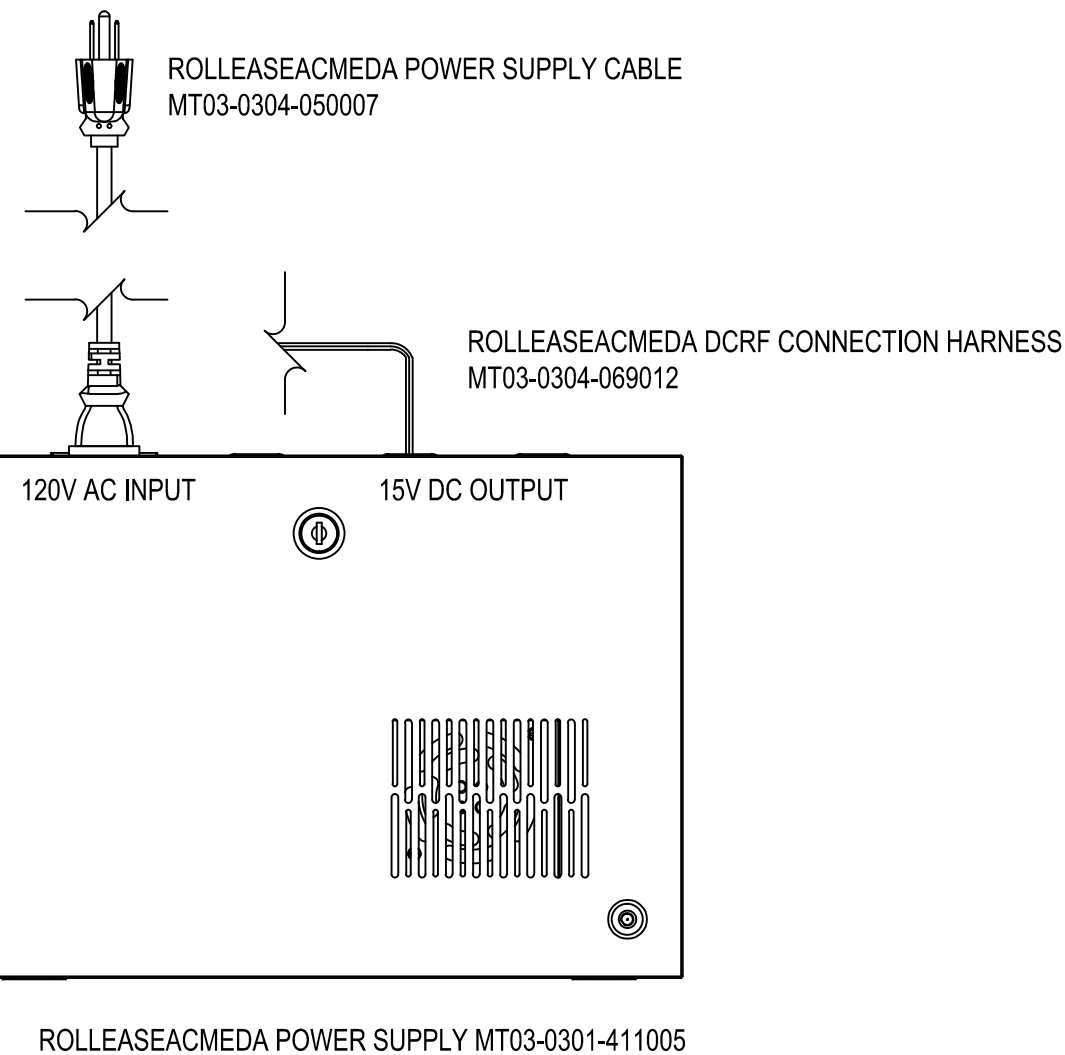

NOTE:
REFER TO QUICK REFERENCE GUIDE AND SPECIFICATIONS FOR SELECTED PRODUCT LINE

CS1 LRG EXP ROLL SINGLE - CEILING MOUNT
SCALE: 3"=1'-0" LOW VOLTAGE MOTOR

750 EAST MAIN ST.
STAMFORD, CT 06092
ROLLESEACMEDA.CONTRACT.COM