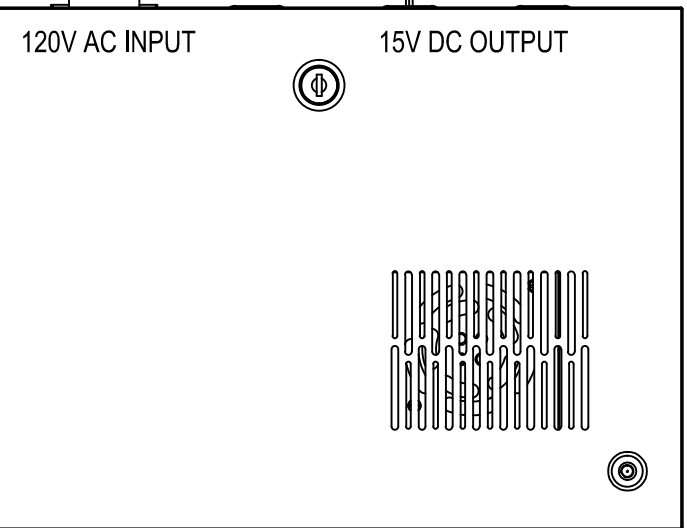

AUTOMATED SHADES: DC WIRED MOTOR;
 CONTROLLER OPTIONS:
 WALL, HAND HELD, OR APP

ROLLESE ACMEDA HEAT-WELDED
 HEM POCKET AND SHADE FABRIC

WINDOW SYSTEM BY OTHERS

NOTE:
 REFER TO QUICK REFERENCE GUIDE AND
 SPECIFICATIONS FOR SELECTED PRODUCT LINE

ROLLESEACMEDA POWER SUPPLY MT03-0301-411005

CS1 LRG EXP ROLL SINGLE - DRYWALL POCKET
 SCALE: 3"=1'-0" LOW VOLTAGE MOTOR