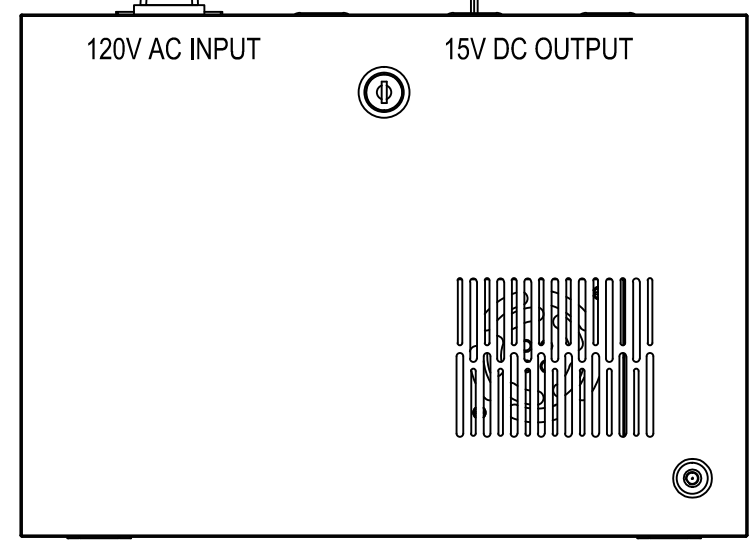

NOTE:
REFER TO QUICK REFERENCE GUIDE AND SPECIFICATIONS FOR SELECTED PRODUCT LINE

ROLLESEACMEDA POWER SUPPLY MT03-0301-411005

CS1 LRG EXP ROLL SINGLE - PUNCH WINDOW
SCALE: 3"=1'-0" LOW VOLTAGE MOTOR
HEADER MOUNT