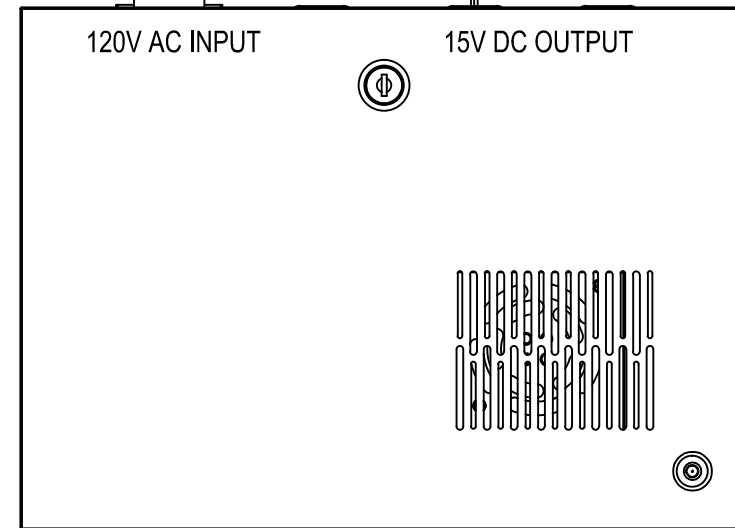

AUTOMATED SHADES: DC WIRED MOTOR;
 CONTROLLER OPTIONS:
 WALL, HAND HELD, OR APP

ROLLESE ACMEDA HEAT-WELDED
 HEM POCKET AND SHADE FABRIC

WINDOW SYSTEM BY OTHERS

NOTE:
 REFER TO QUICK REFERENCE GUIDE AND
 SPECIFICATIONS FOR SELECTED PRODUCT LINE

ROLLESEACMEDA POWER SUPPLY CABLE
 MT03-0304-050007

ROLLESEACMEDA DCRF CONNECTION HARNESS
 MT03-0304-069012

ROLLESEACMEDA POWER SUPPLY MT03-0301-411005

CS1 SINGLE 3IN POCKET - CEILING MOUNT
 SCALE: 3"=1'-0" LOW VOLTAGE MOTOR