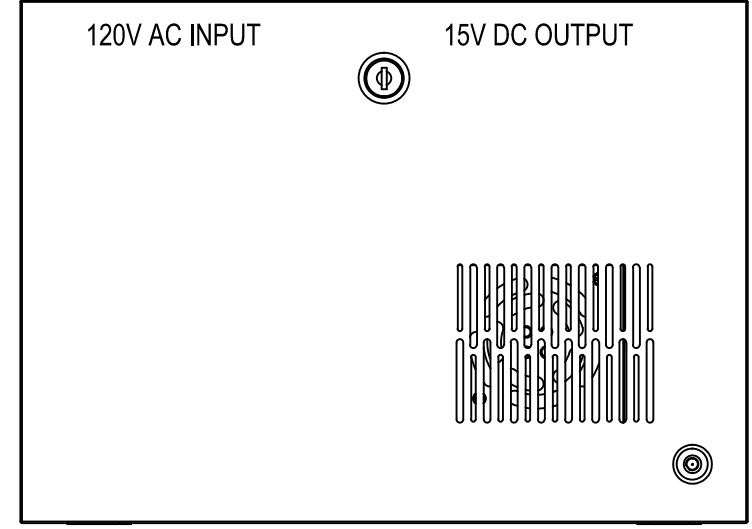

**AUTOMATED SHADES:** DC WIRED MOTOR;  
 CONTROLLER OPTIONS:  
 WALL, HAND HELD, OR APP

ROLLESE ACMEDA HEAT-WELDED  
 HEM POCKET AND SHADE FABRIC

WINDOW SYSTEM BY OTHERS

**NOTE:**  
 REFER TO QUICK REFERENCE GUIDE AND  
 SPECIFICATIONS FOR SELECTED PRODUCT LINE

**CS1 MED 4" FASCIA - CEILING MOUNT**  
 SCALE: 3"=1'-0" LOW VOLTAGE MOTOR