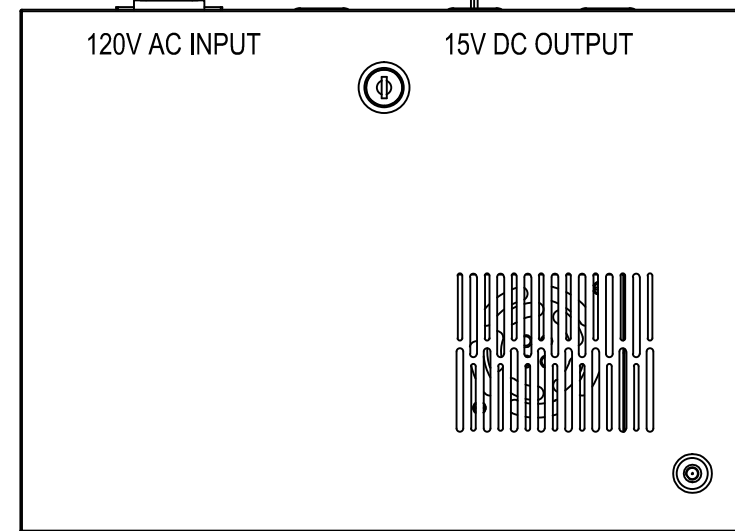

AUTOMATED SHADES: DC WIRED MOTOR;
CONTROLLER OPTIONS:
WALL, HAND HELD, OR APP

CS1 SINGLE 5 IN POCKET - CEILING MOUNT
SCALE: 3"=1'-0" LOW VOLTAGE MOTOR AND EDGE SIDE CHANNELS

750 EAST MAIN ST.
STAMFORD, CT 06092
ROLLESEACMEDA.CONTRACT.COM