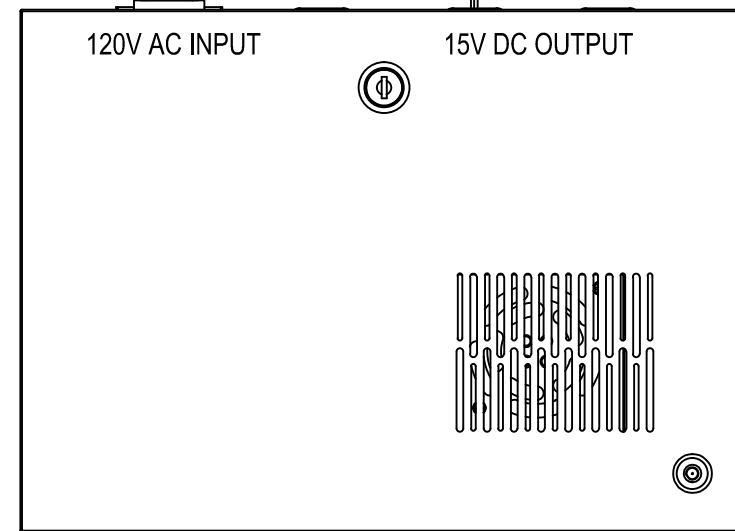

**AUTOMATED SHADES:** DC WIRED MOTOR;  
 CONTROLLER OPTIONS:  
 WALL, HAND HELD, OR APP

ROLLESE ACMEDA HEAT-WELDED  
 HEM POCKET AND SHADE FABRIC

WINDOW SYSTEM BY OTHERS

**NOTE:**  
 REFER TO QUICK REFERENCE GUIDE AND  
 SPECIFICATIONS FOR SELECTED PRODUCT LINE

ROLLESEACMEDA POWER SUPPLY CABLE  
 MT03-0304-050007

ROLLESEACMEDA DCRF CONNECTION HARNESS  
 MT03-0304-069012

ROLLESEACMEDA POWER SUPPLY MT03-0301-411005

**CS1 SINGLE 5 IN POCKET - CEILING MOUNT**  
 SCALE: 3"=1'-0" LOW VOLTAGE MOTOR