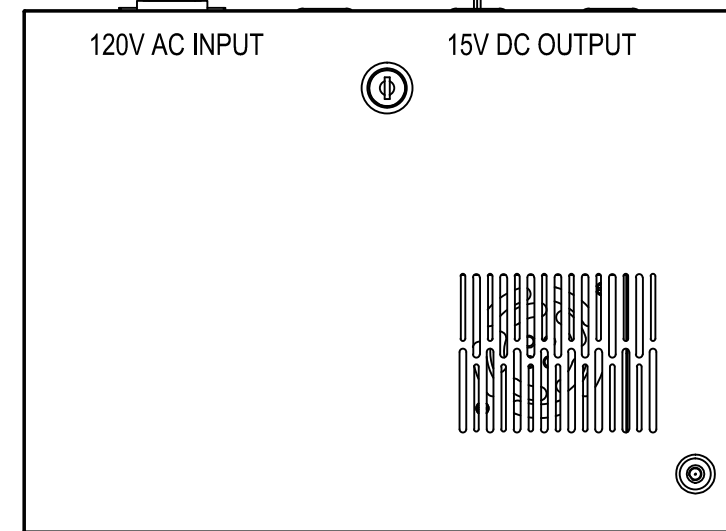

AUTOMATED SHADES: DC WIRED MOTOR;
 CONTROLLER OPTIONS:
 WALL, HAND HELD, OR APP

EDGE SIDE CHANNELS

ROLLESE ACMEDA HEAT-WELDED
 HEM POCKET AND SHADE FABRIC

WINDOW SYSTEM BY OTHERS

NOTE:
 REFER TO QUICK REFERENCE GUIDE AND
 SPECIFICATIONS FOR SELECTED PRODUCT LINE

ROLLESEACMEDA POWER SUPPLY CABLE
 MT03-0304-050007

ROLLESEACMEDA DCRF CONNECTION HARNESS
 MT03-0304-069012

ROLLESEACMEDA POWER SUPPLY MT03-0301-411005

CS1 5 IN POCKET SINGLE - PUNCH WINDOW
 SCALE: 3"=1'-0" LOW VOLTAGE MOTOR WITH EDGE **HEADER MOUNT**