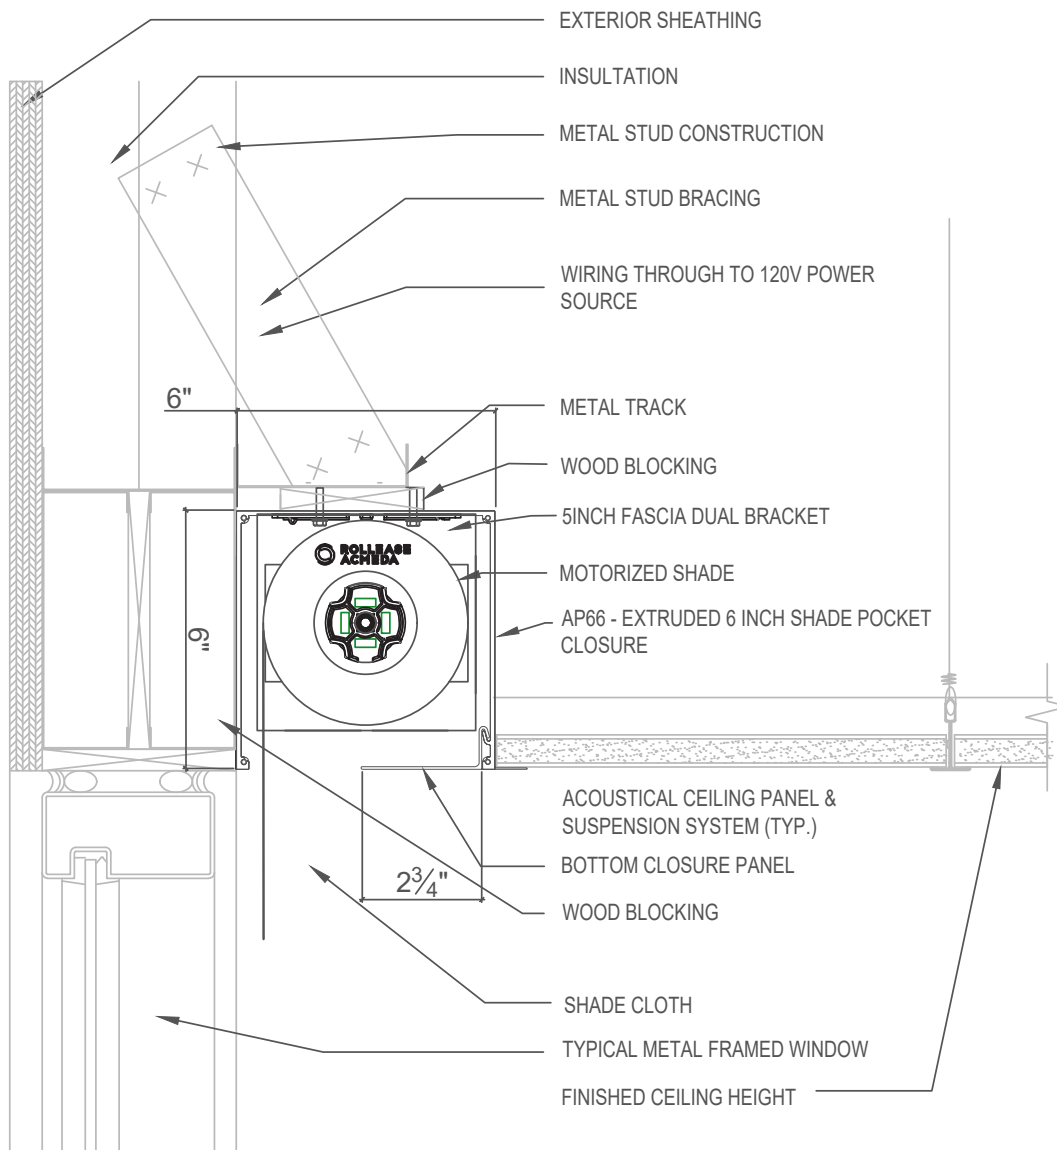

# Med Recessed Single Shade 6" Pocket Closure w/ Lip

SCALE: 3"=1'-0" 120V AC MANUAL CONTROL