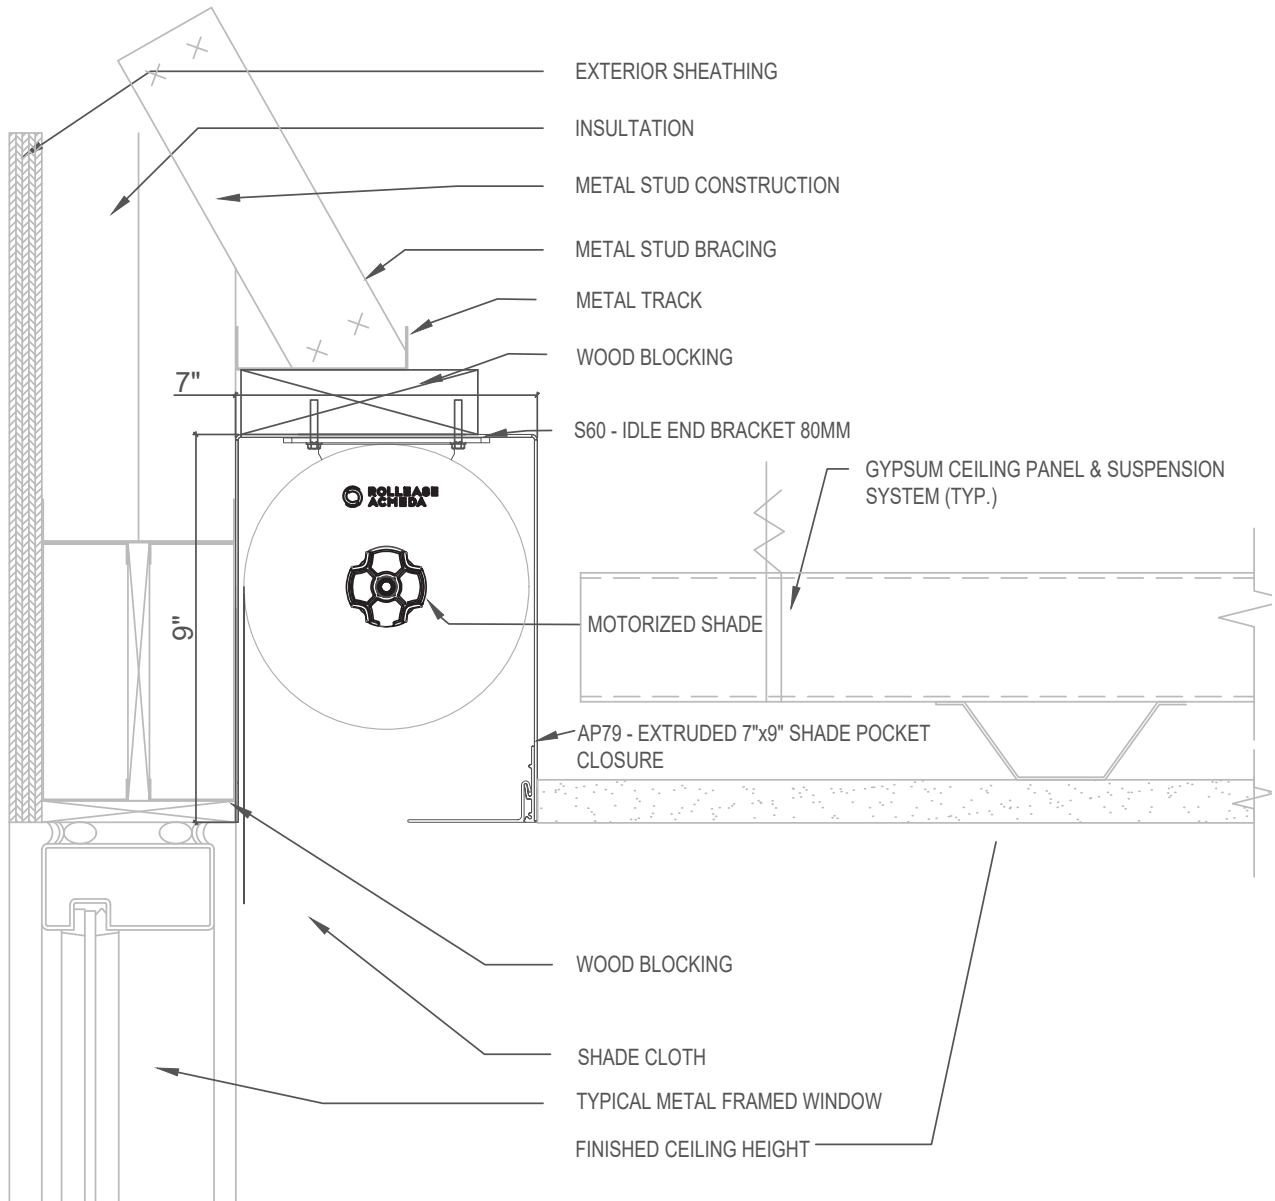

Med Recessed Single Shade 7"x9" Pocket Closure

SCALE: 3"=1'-0" 120V AC MANUAL CONTROL