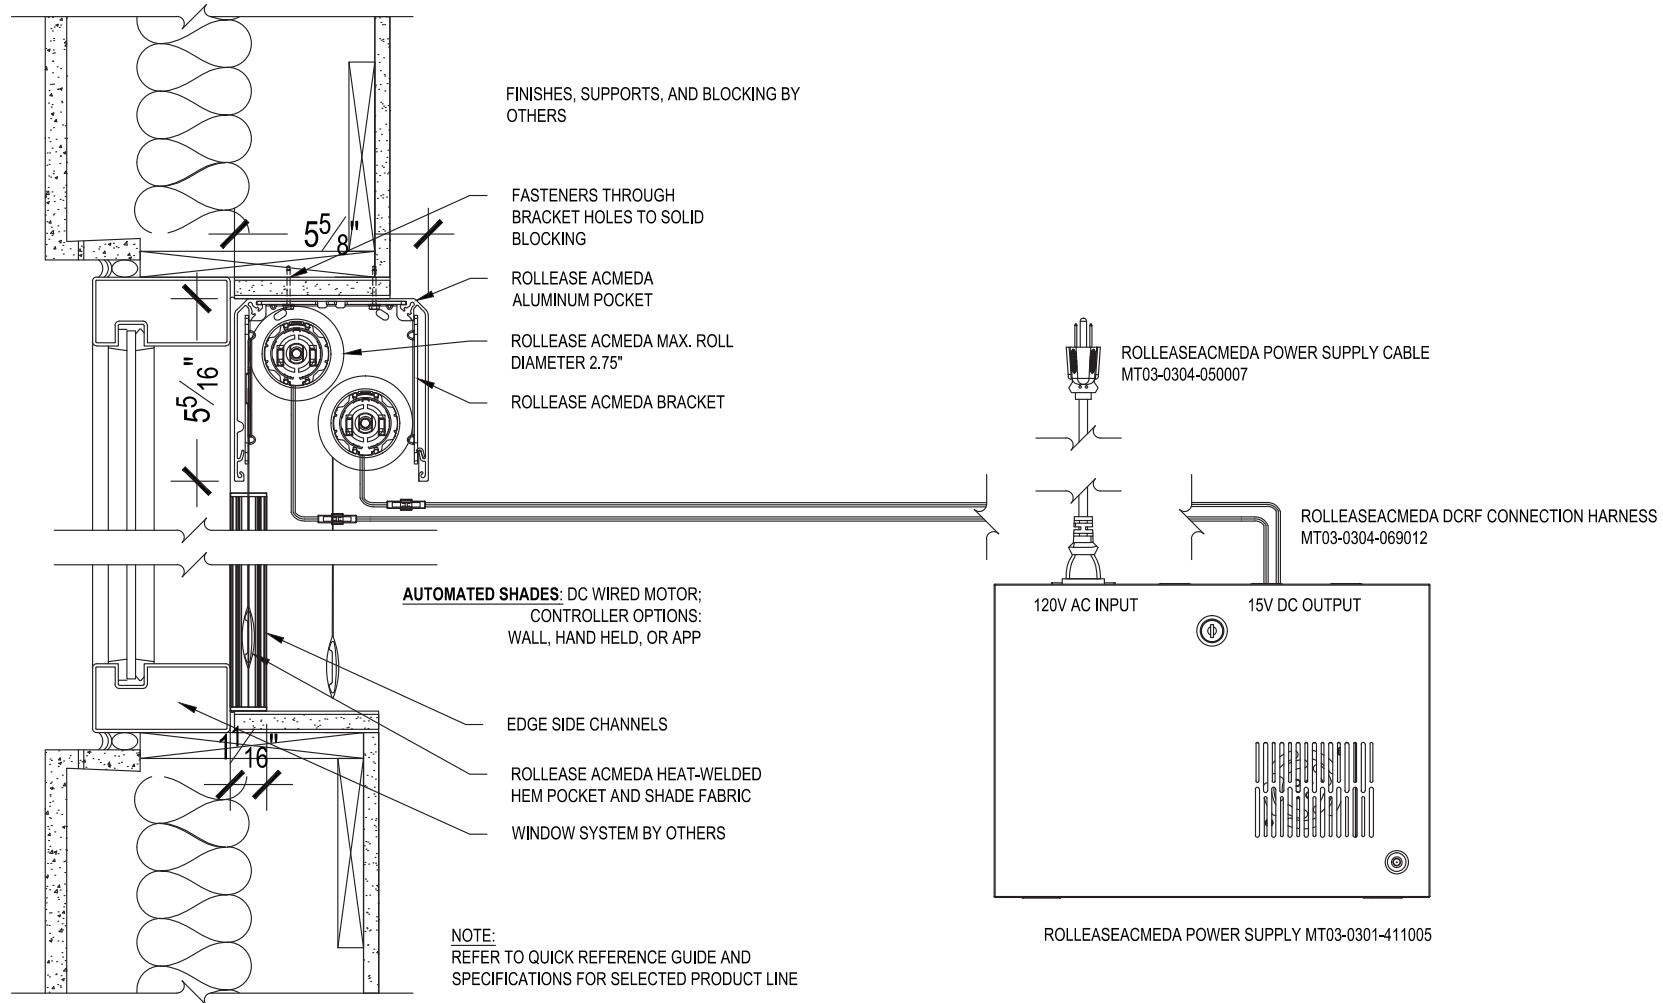

# Dual 5 Inch Pocket

SCALE: 3"=1'-0" LOW VOLTAGE MOTOR

Punch Window Header Mount - Edge

Issue Date: 08.01.2021

**ROLLESEACMEDA**  
**CONTRACT**