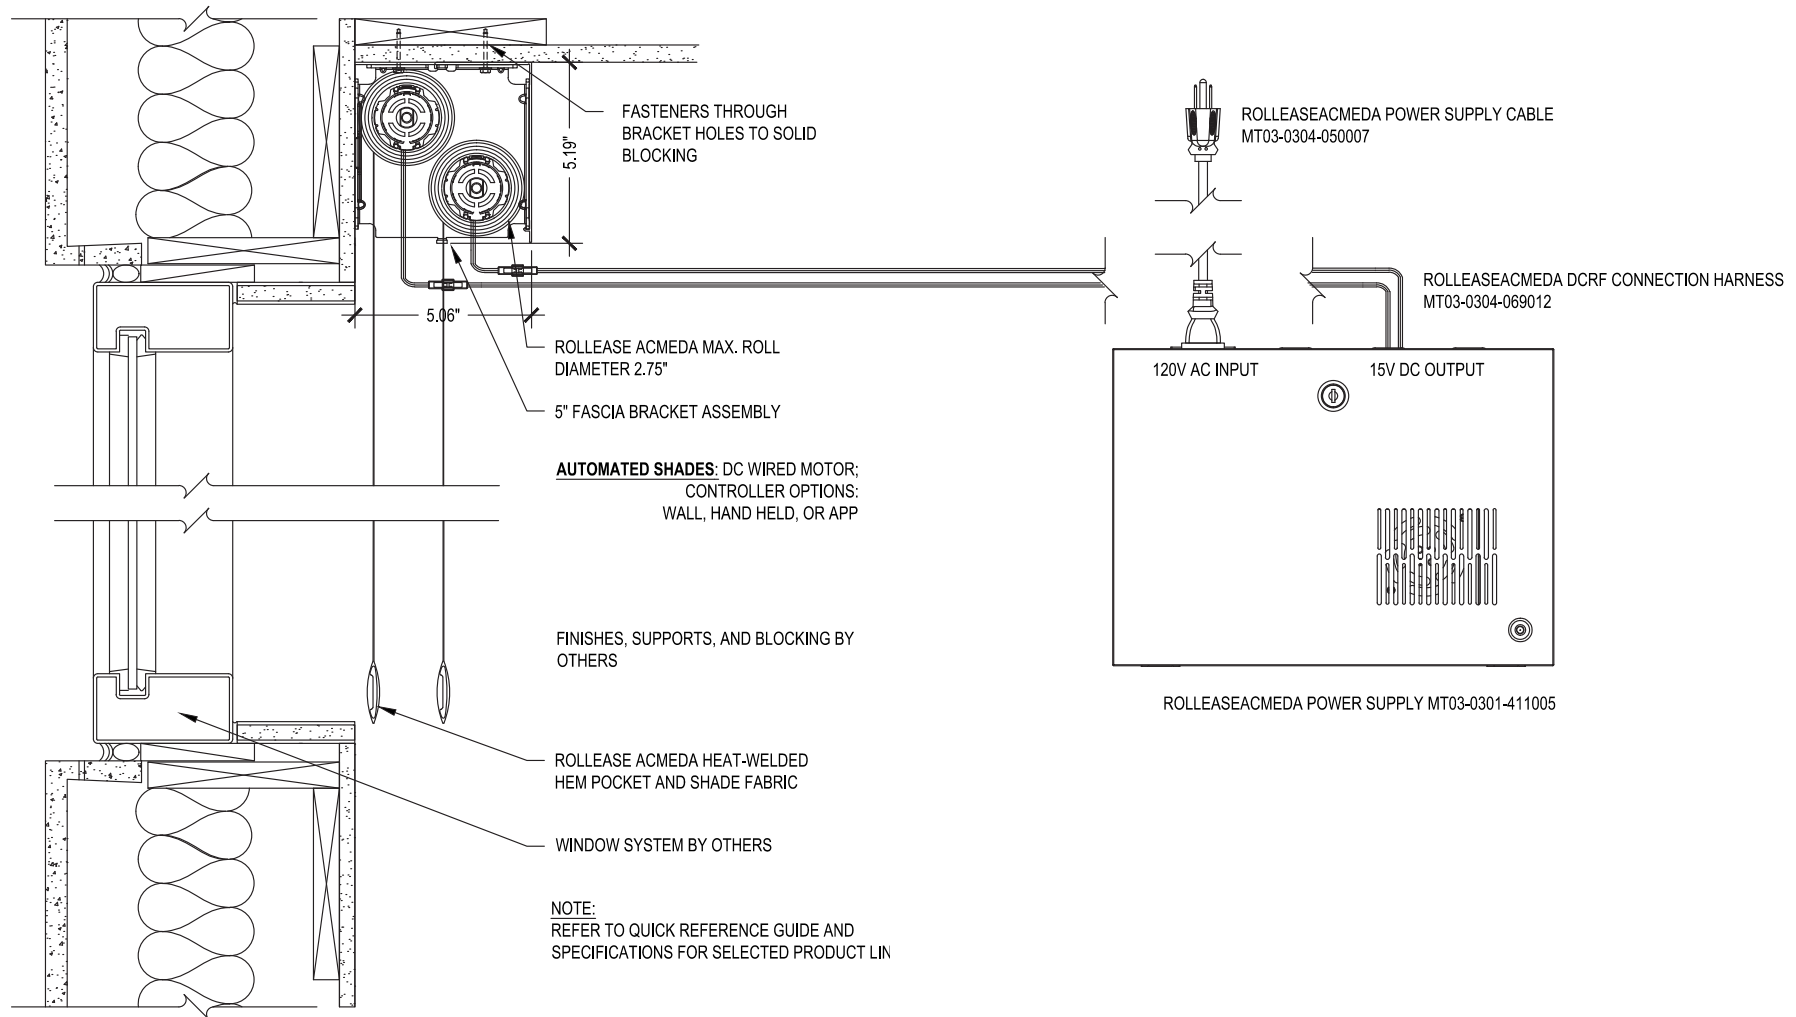

Dual 5 Inch Fascia

SCALE: 3"=1'-0" LOW VOLTAGE MOTOR

Ceiling Mount

Issue Date: 08.01.2021

ROLLEASE ACMEDA
CONTRACT