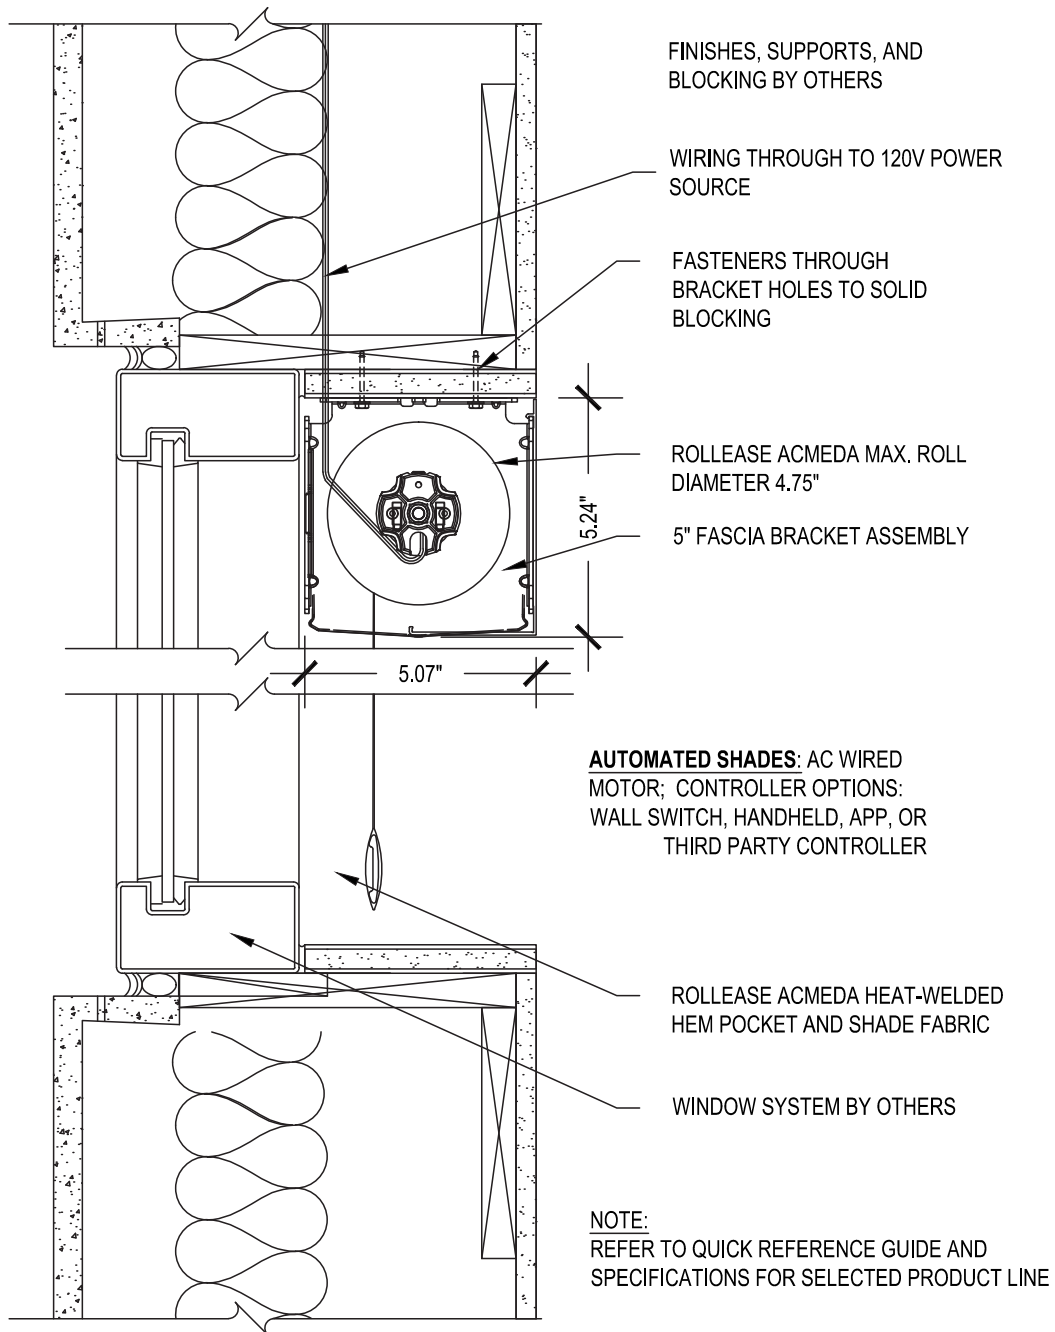

Large 5 Inch Fascia Single

SCALE: 3"=1'-0" 120V AC MOTOR CONTROL

Punch Window Header Mount

Issue Date: 08.01.2021

ROLLEASE ACMEDA
CONTRACT