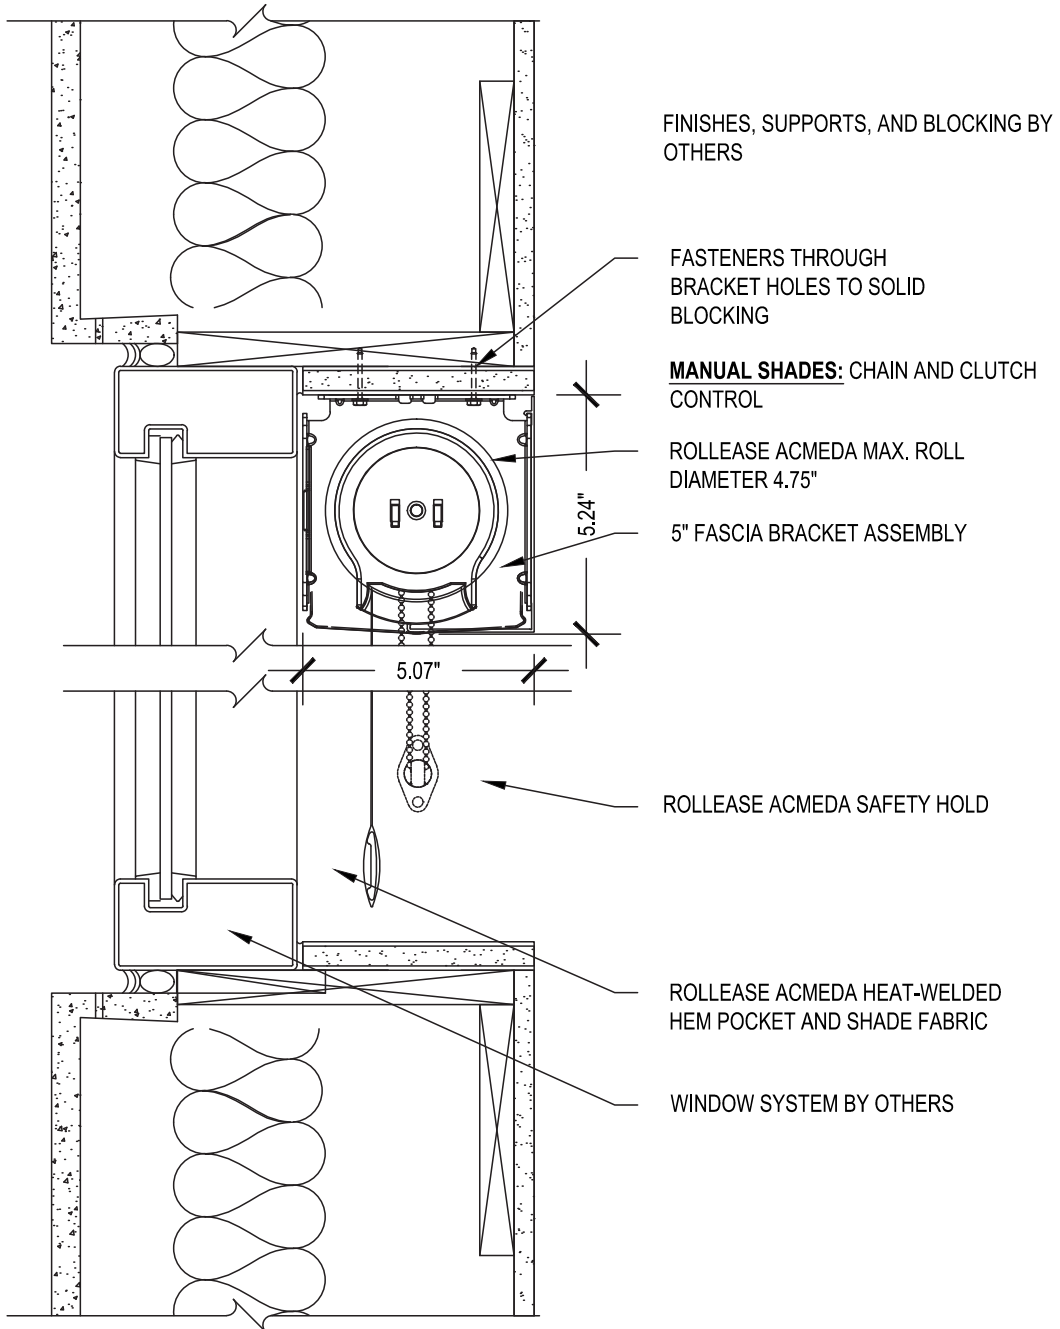

# Large 5 Inch Fascia Single

SCALE: 3"=1'-0" MANUAL CONTROL

Punch Window Header Mount

Issue Date: 08.01.2021

**ROLLEASE ACMEDA**  
**CONTRACT**