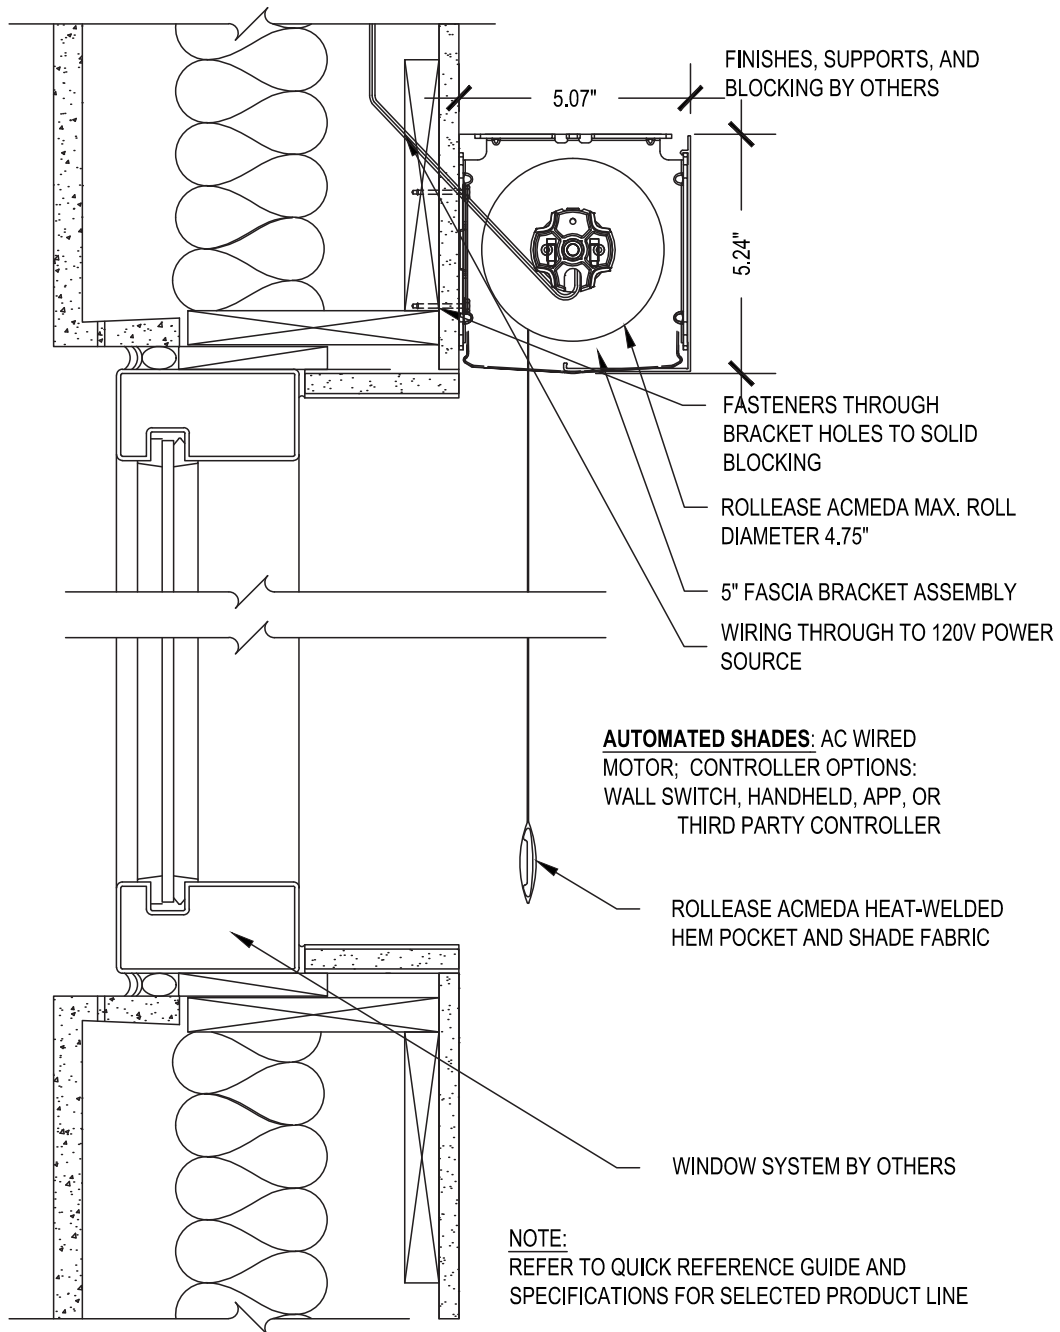

Large 5 Inch Fascia Single

SCALE: 3"=1'-0" 120V AC MOTOR CONTROL

Wall Mount

Issue Date: 08.01.2021

ROLLEASE ACMEDA
CONTRACT