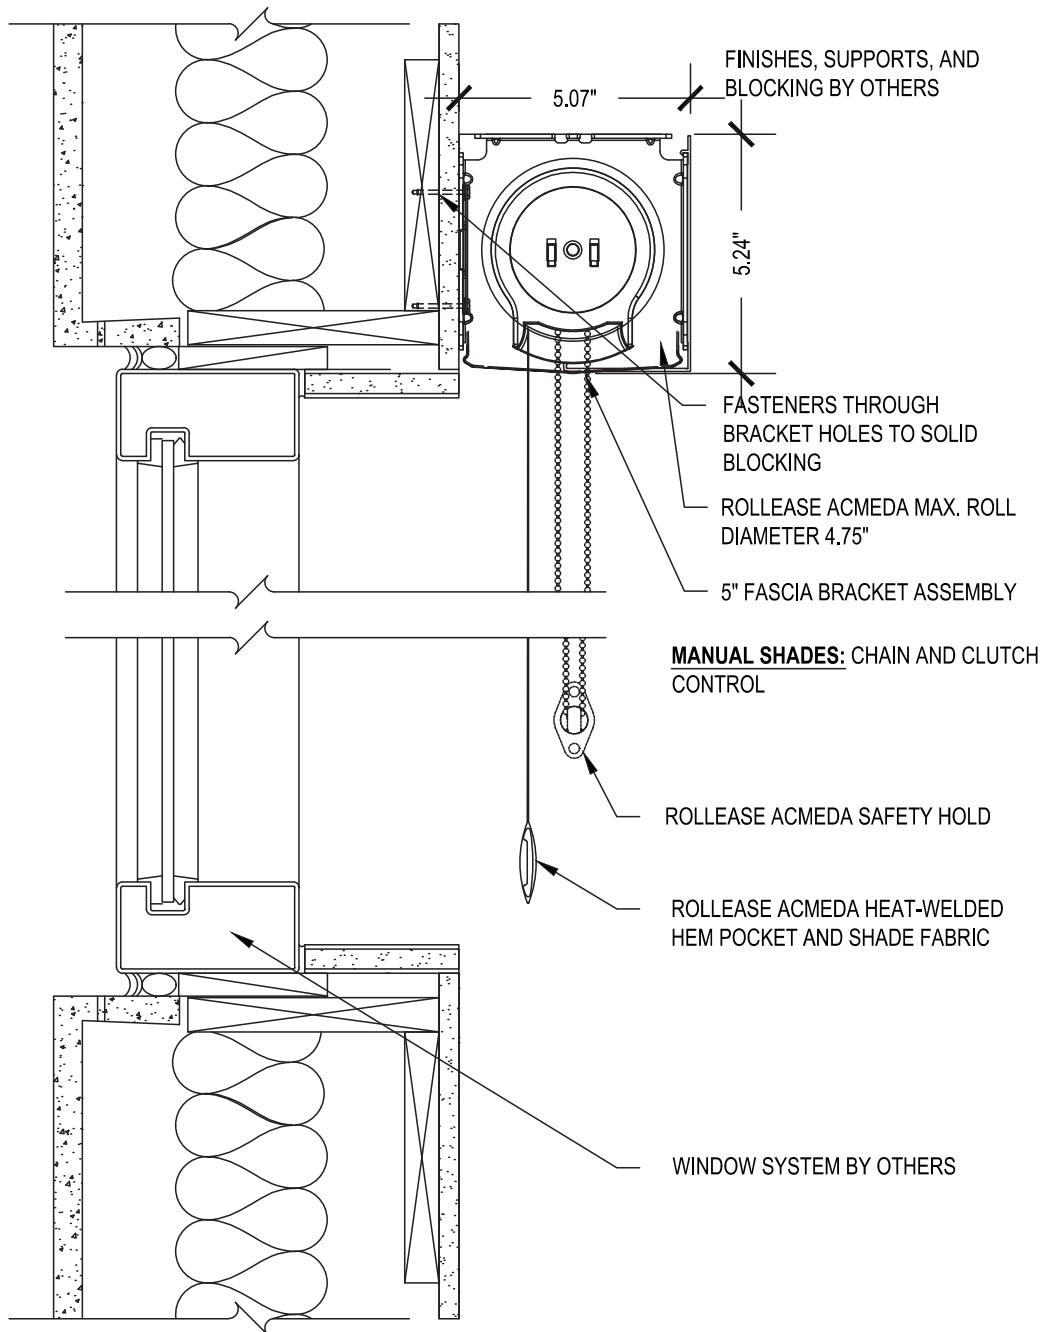

Large 5 Inch Fascia Single

SCALE: 3"=1'-0" MANUAL CONTROL

Wall Mount

Issue Date: 08.01.2021

ROLLEASE ACMEDA
CONTRACT