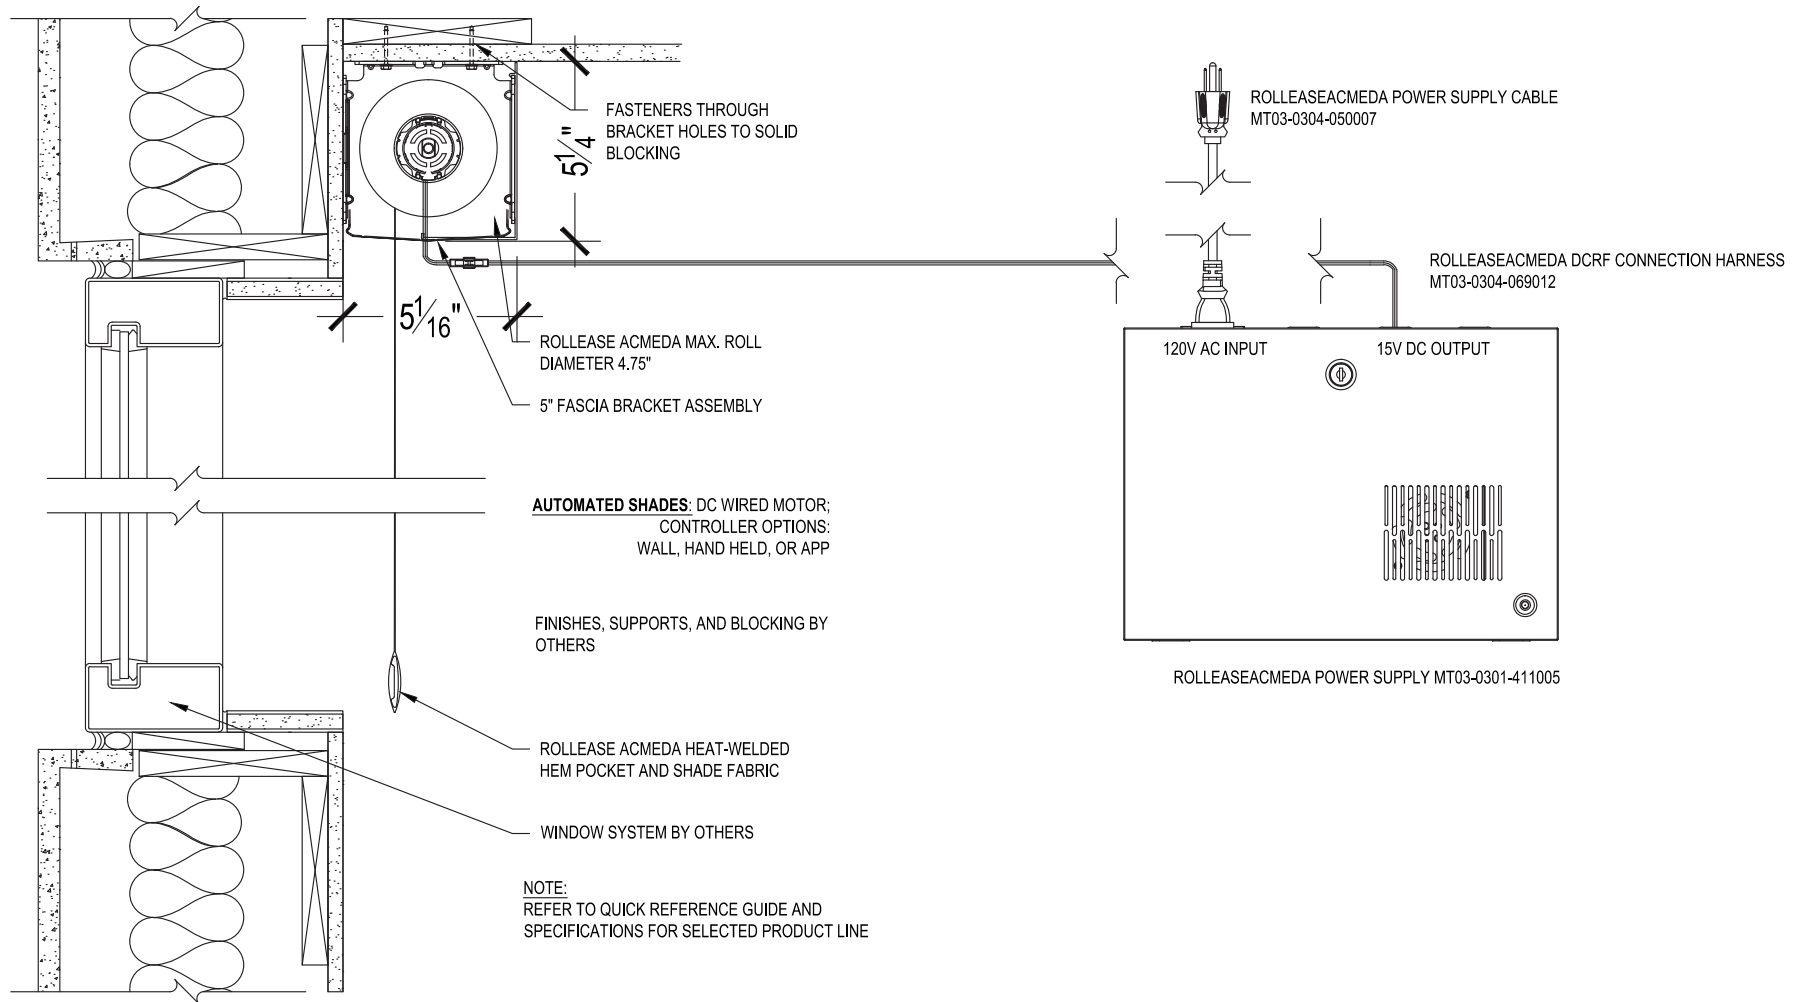

Large 5 Inch Fascia Single

SCALE: 3"=1'-0" LOW VOLTAGE MOTOR

Ceiling Mount

Issue Date: 08.01.2021

ROLLEASE ACMEDA
CONTRACT