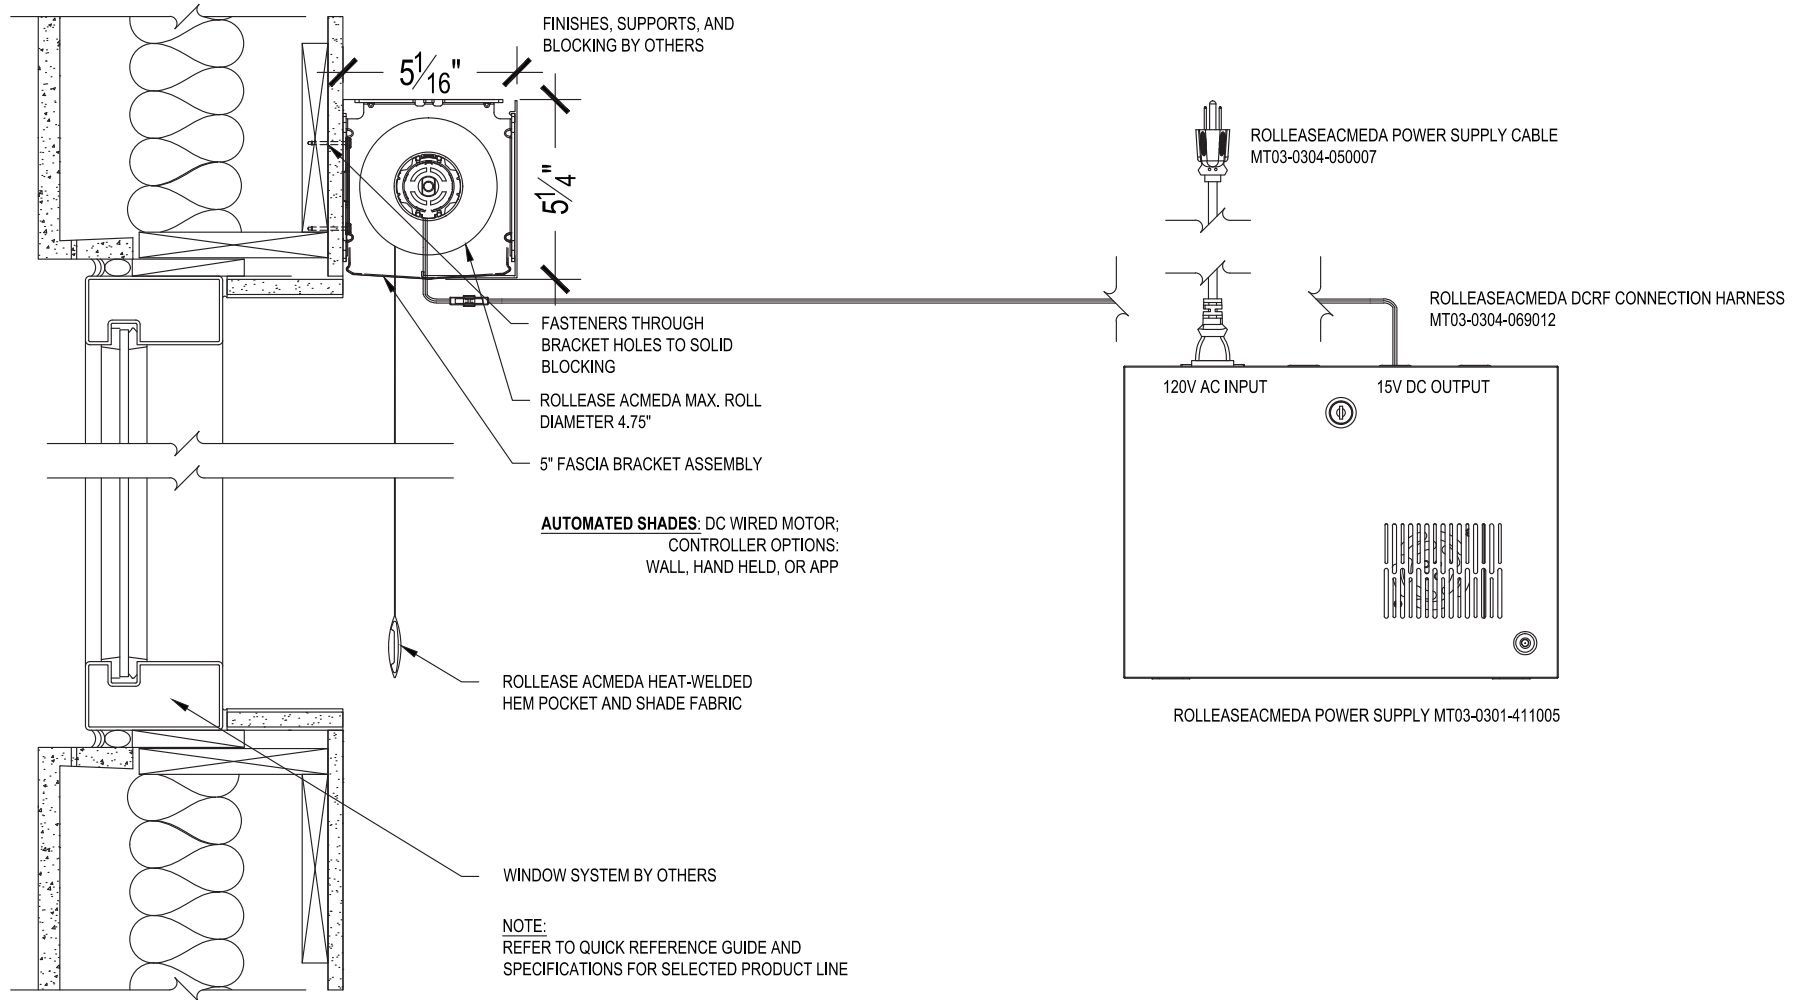

# Large 5 Inch Fascia Single

SCALE: 3"=1'-0" LOW VOLTAGE MOTOR

## Wall Mount

Issue Date: 08.01.2021

**ROLLESE ACMEDA**  
**CONTRACT**