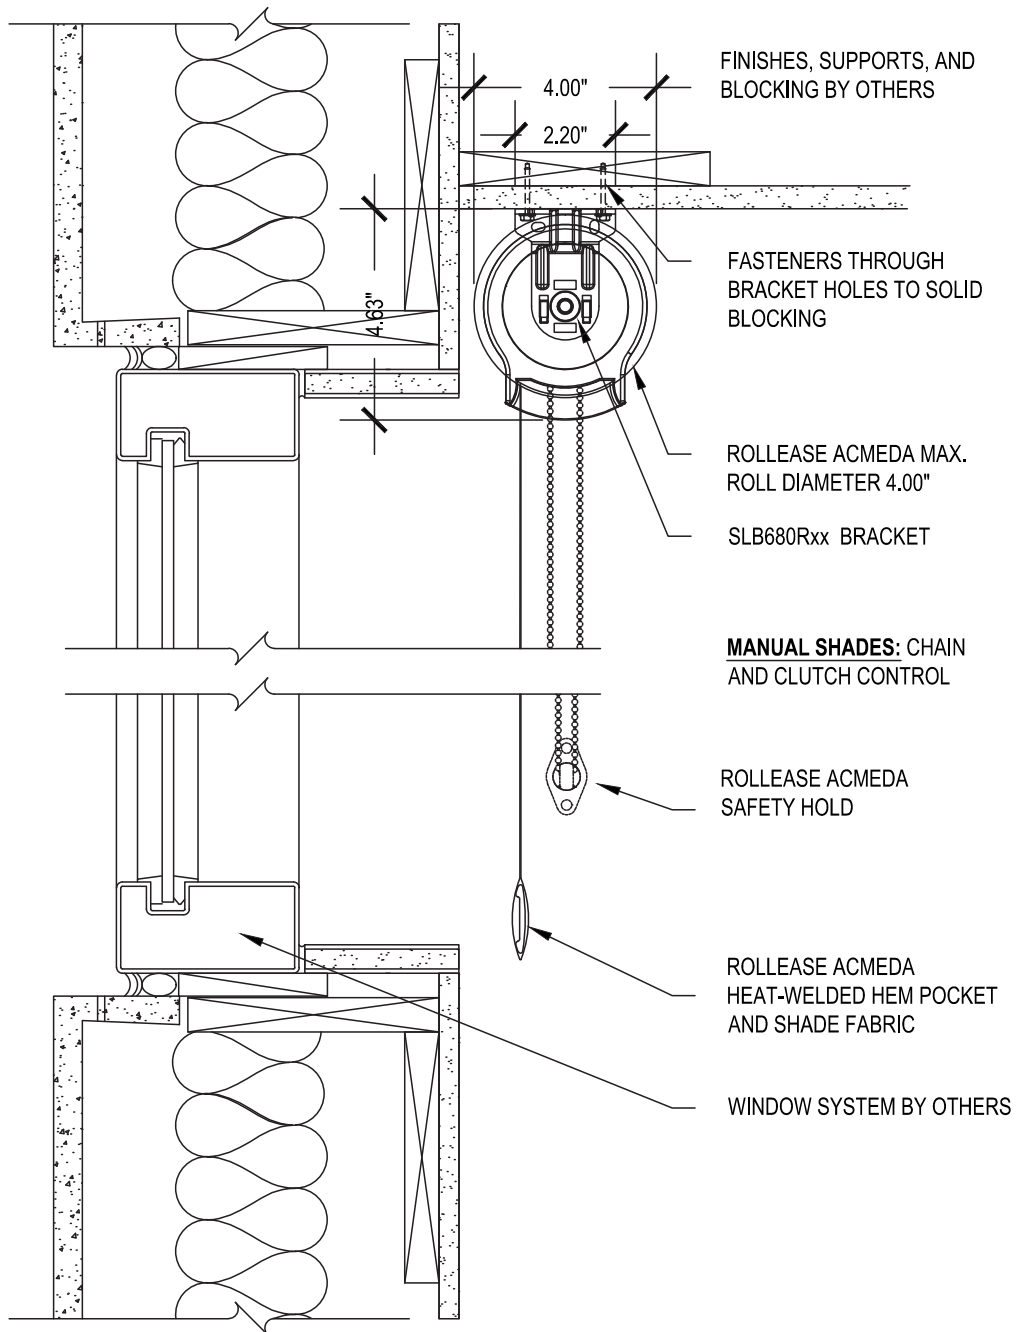

Large Exposed Roll single

SCALE: 3"=1'-0" MANUAL CONTROL

Ceiling Mount

Issue Date: 08.01.2021

ROLLEASE ACMEDA
CONTRACT