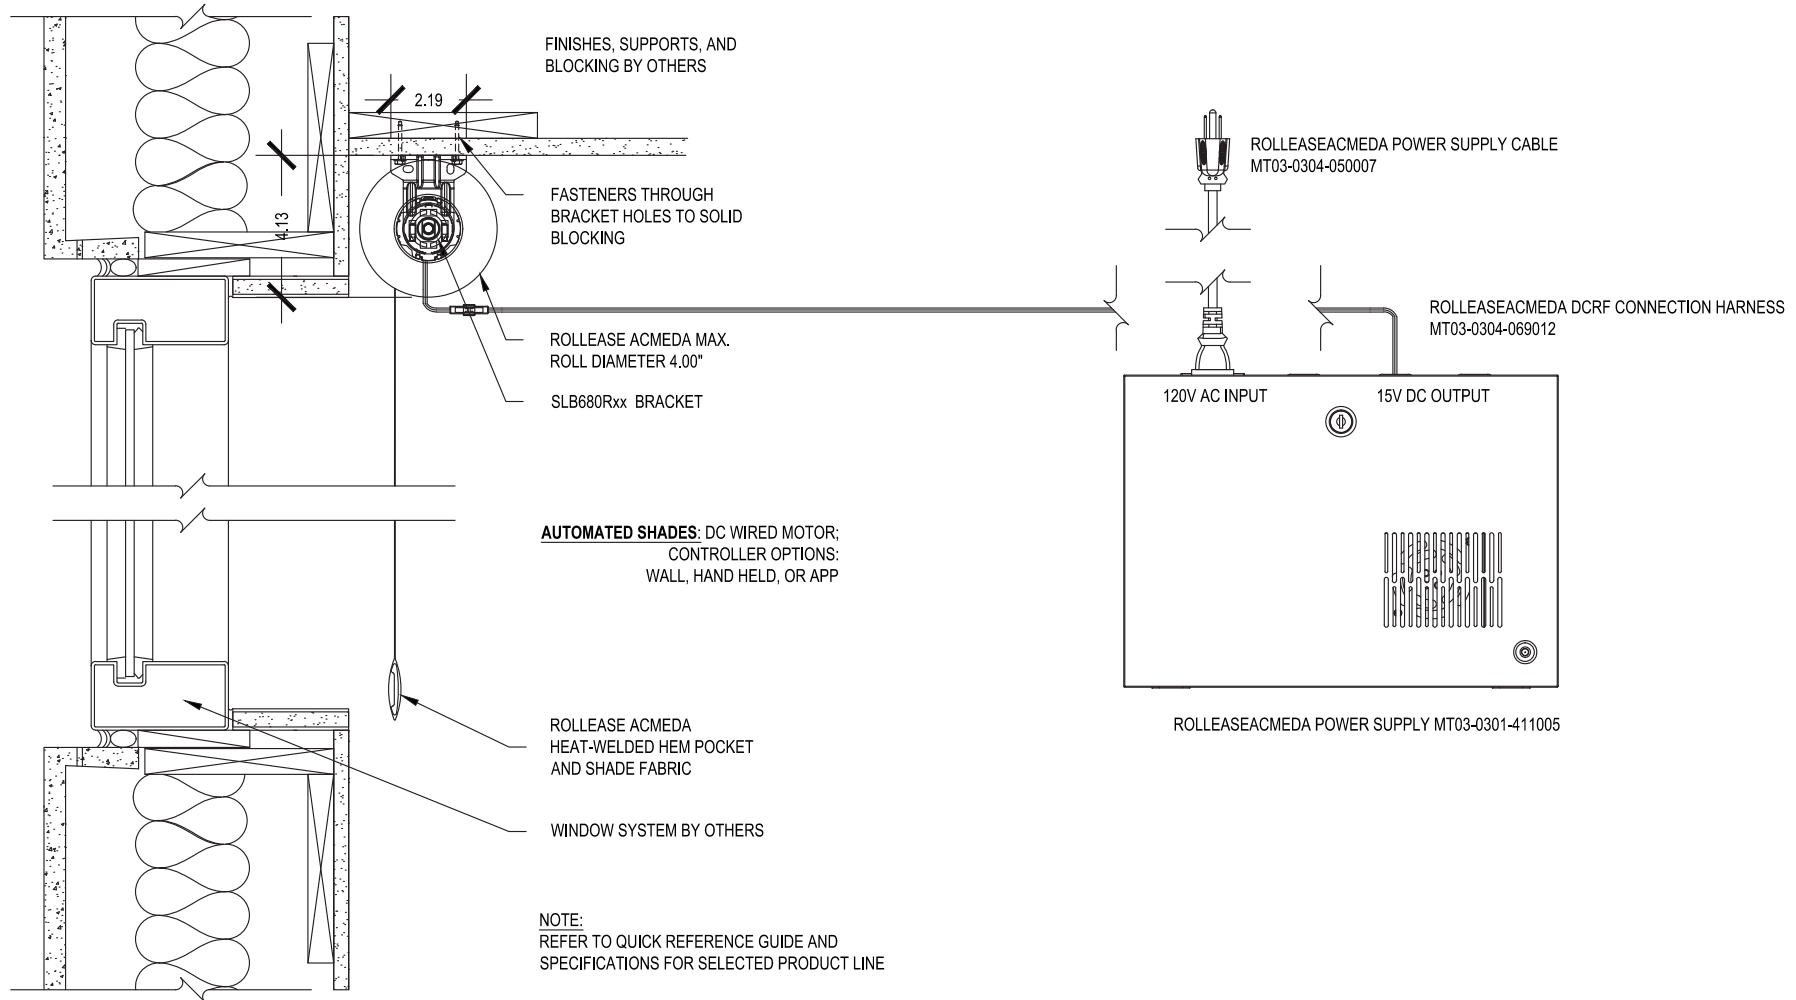

# Large Exposed Roll Single

SCALE: 3"=1'-0" LOW VOLTAGE MOTOR