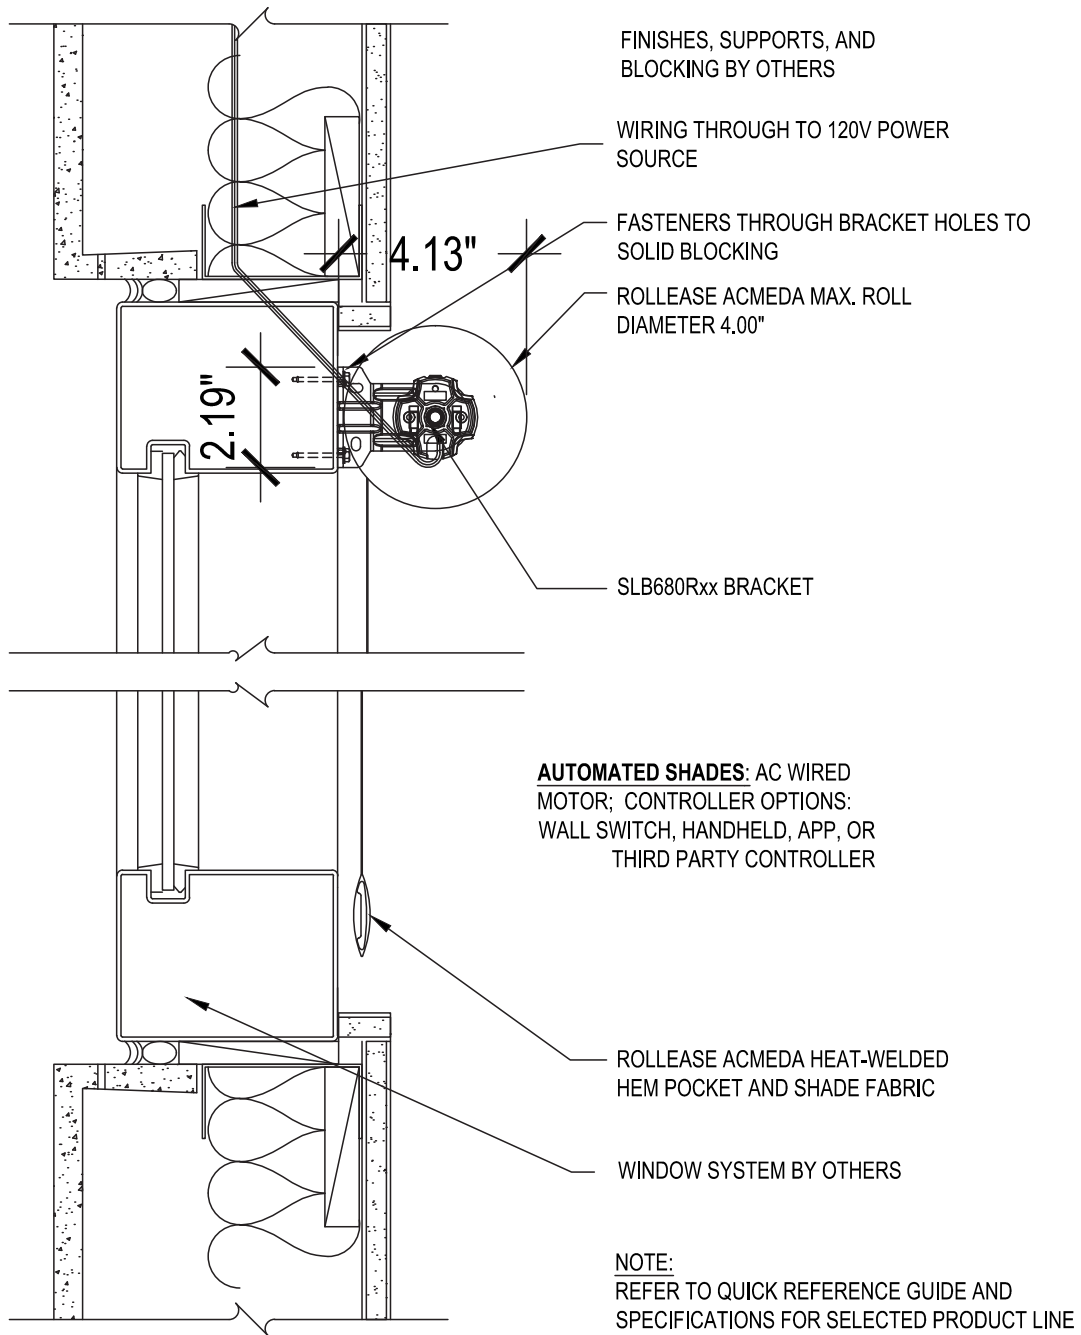

Large Exposed Roll Single

SCALE: 3"=1'-0" 120V AC MOTOR CONTROL

Curtain Wall Face Mount

Issue Date: 08.01.2021

ROLLEASE ACMEDA
CONTRACT