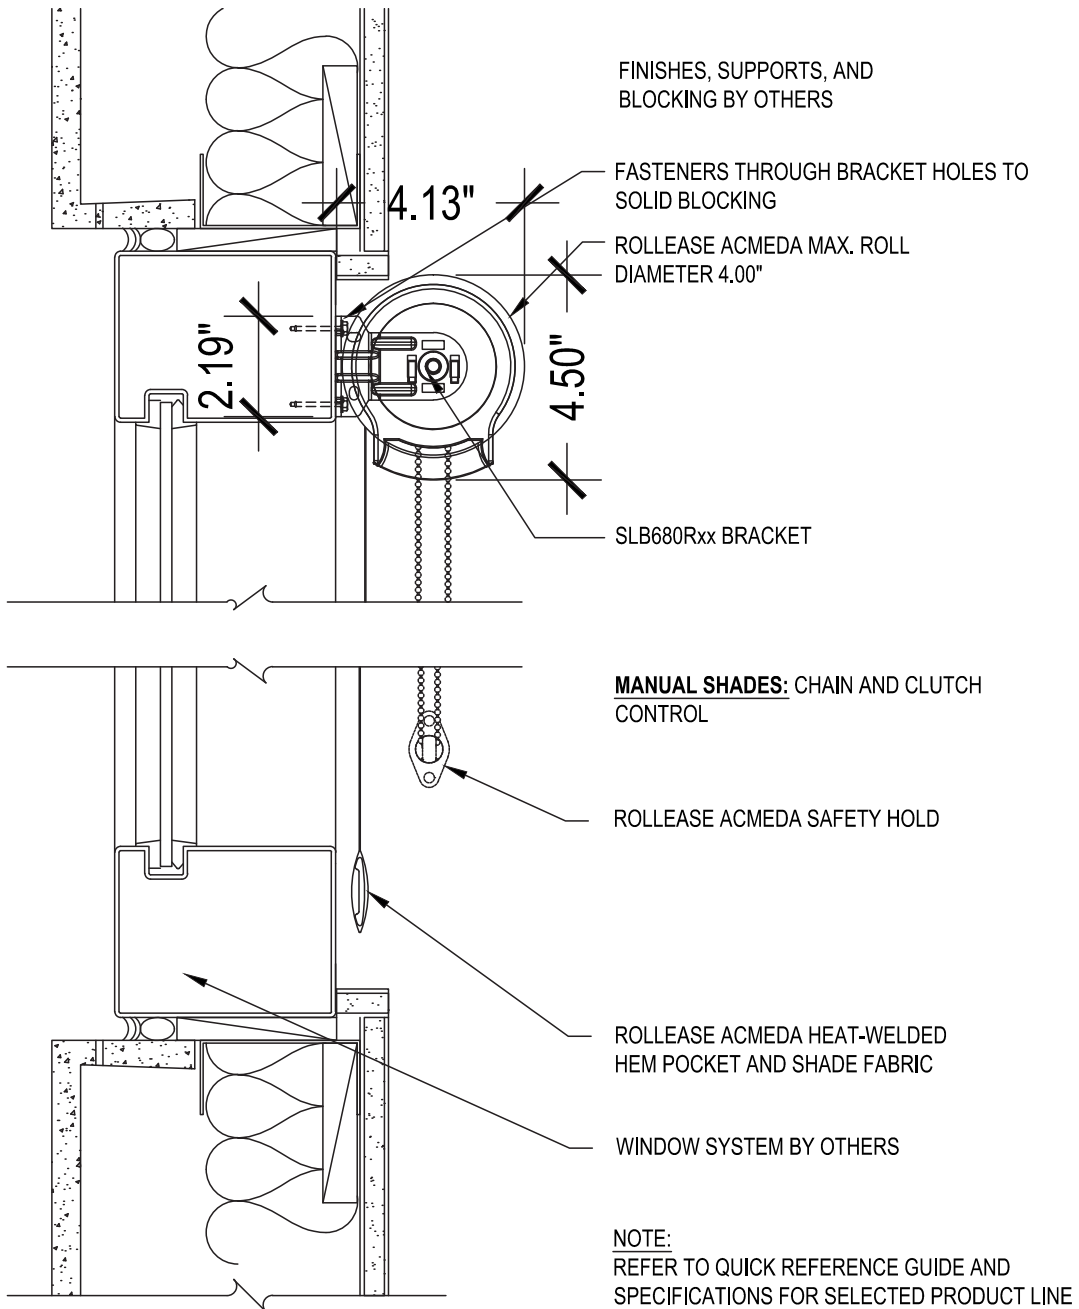

# Large Exposed Roll single

SCALE: 3"=1'-0" MANUAL CONTROL

Curtain Wall Face Mount

Issue Date: 08.01.2021

**ROLLEASE ACMEDA**  
**CONTRACT**