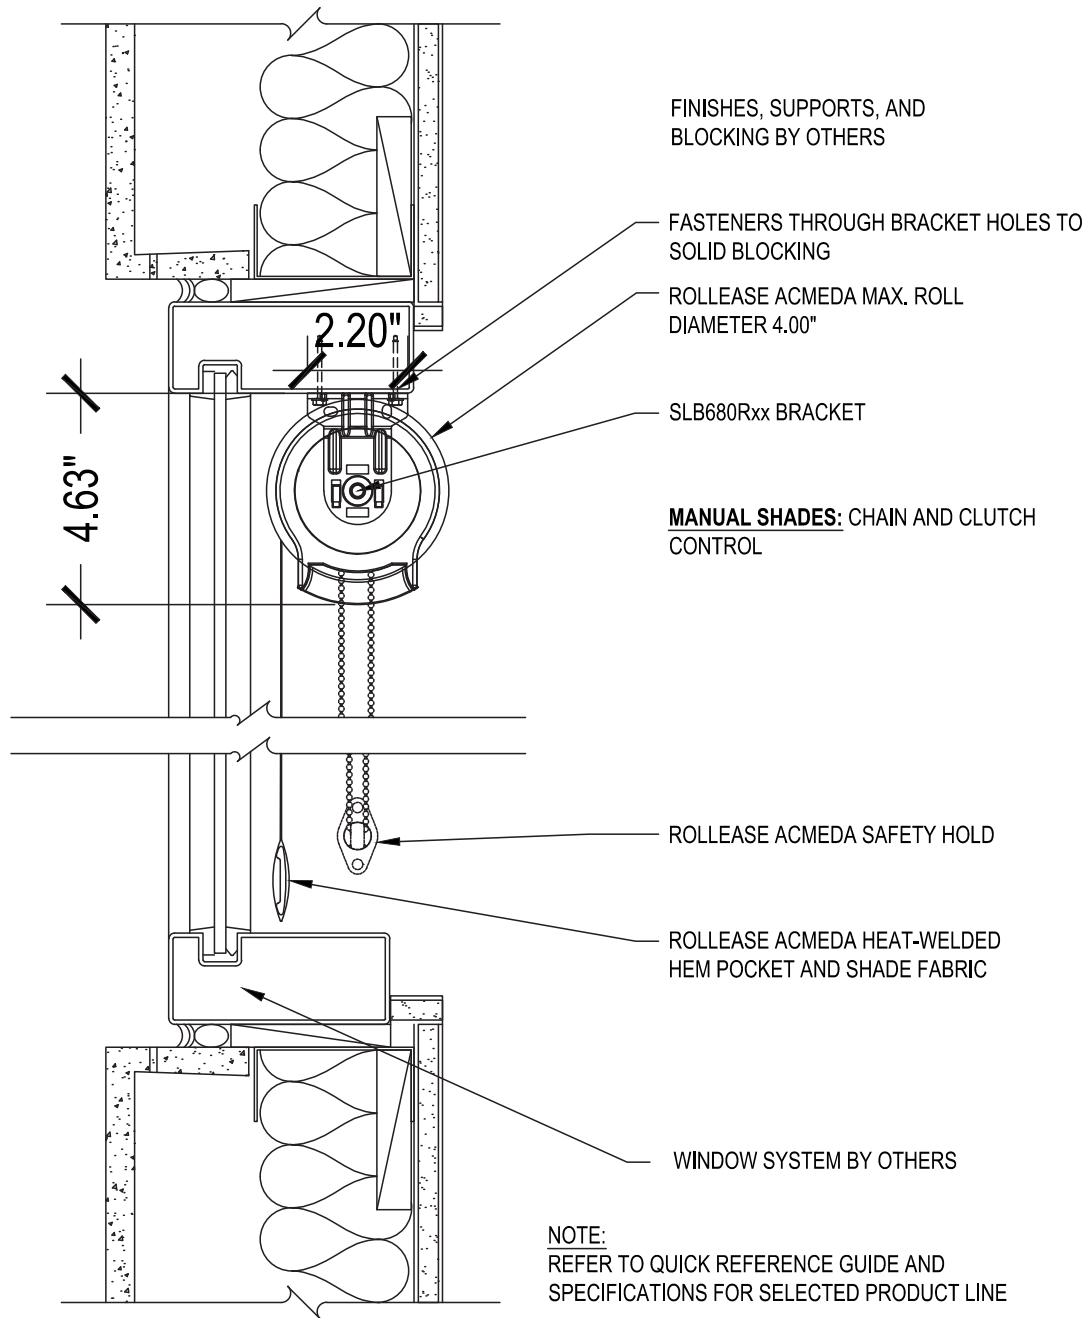

Large Exposed Roll single

SCALE: 3"=1'-0" MANUAL CONTROL

Curtain Wall Top Mount

Issue Date: 08.01.2021

ROLLEASE ACMEDA
CONTRACT