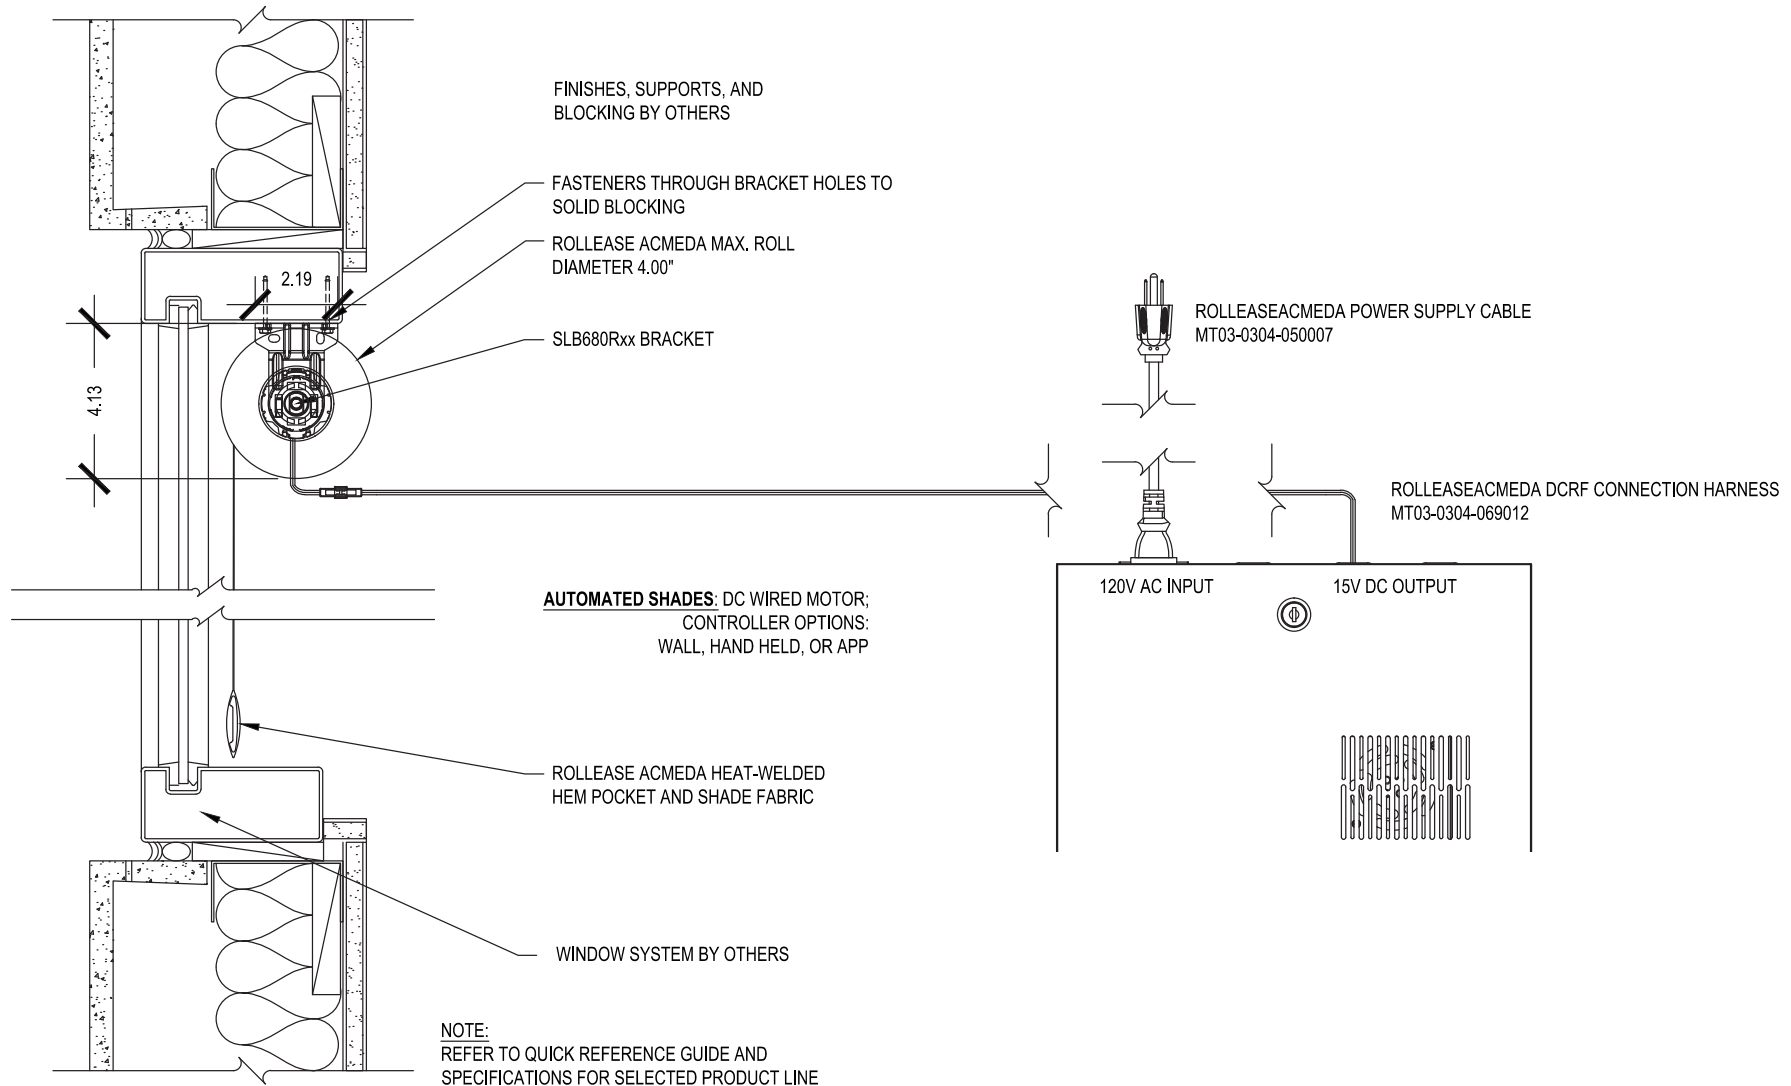

Large Exposed Roll Single

SCALE: 3"=1'-0" LOW VOLTAGE MOTOR

Curtain Wall Top Mount

Issue Date: 08.01.2021

ROLLESEACMEDA
CONTRACT