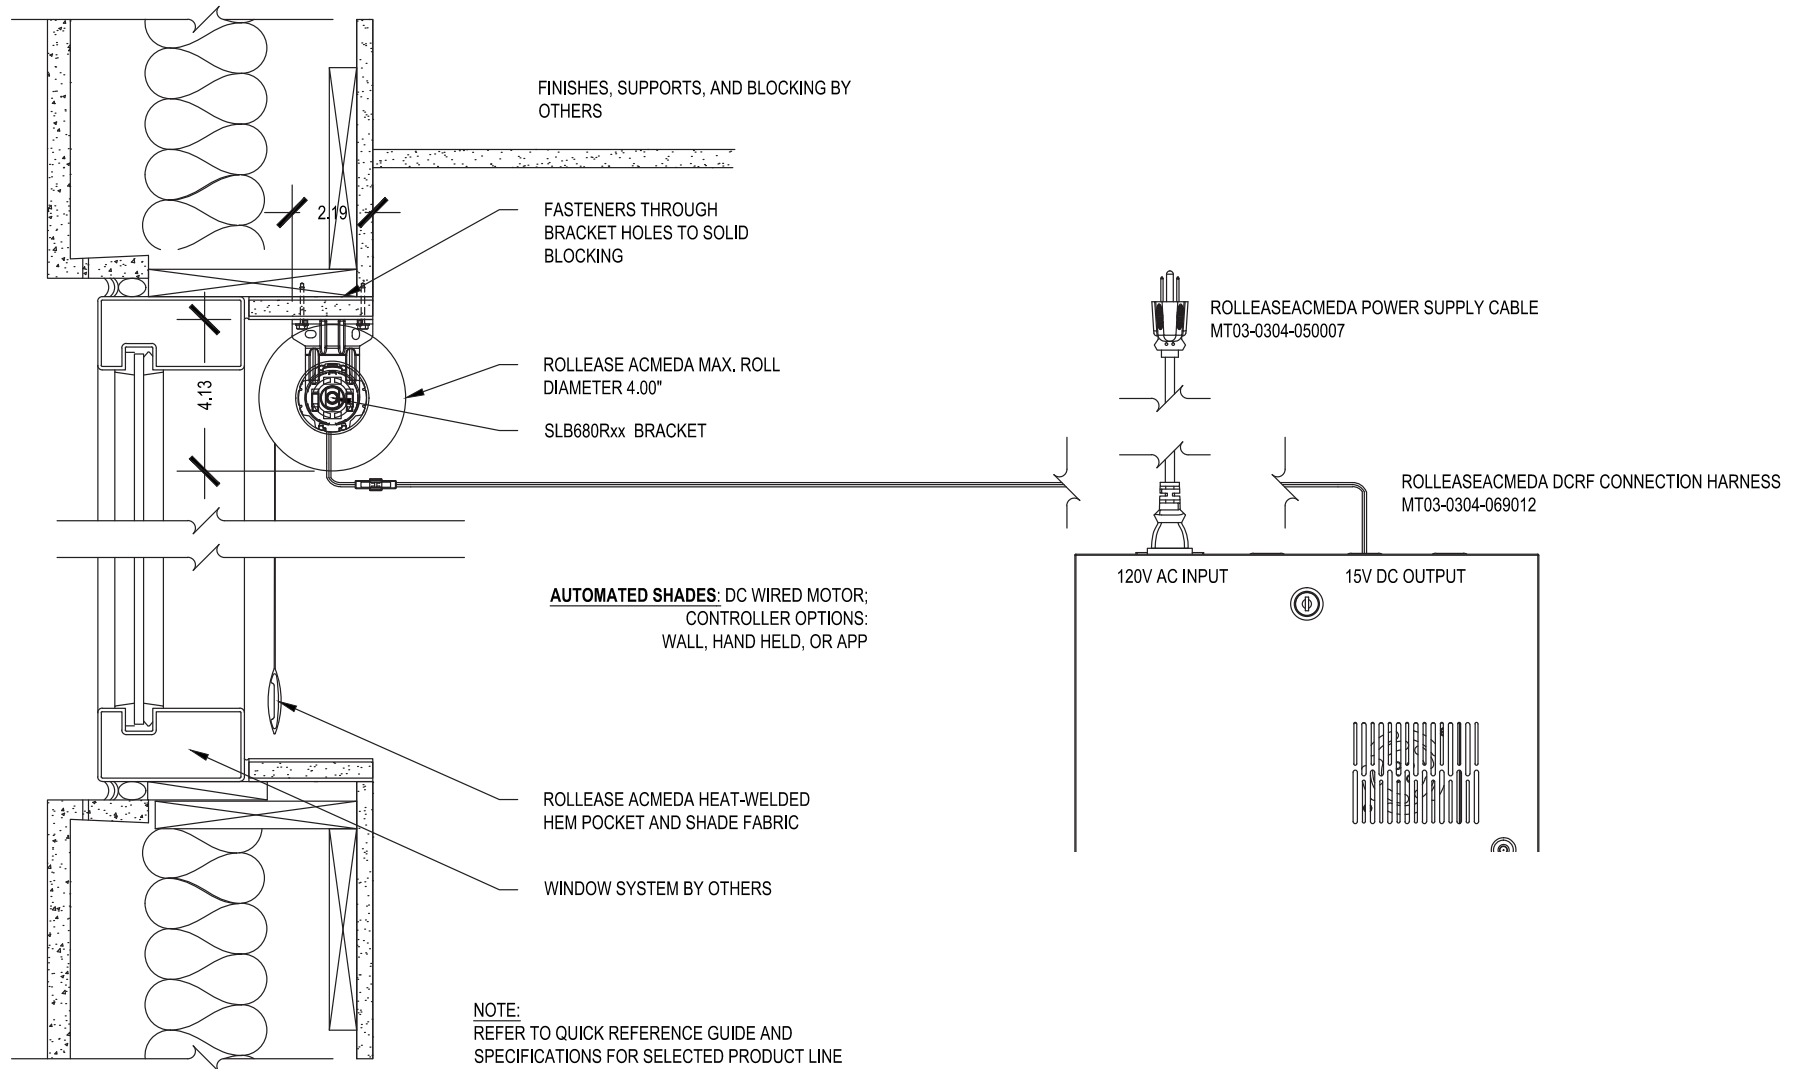

Large Exposed Roll Single

SCALE: 3"=1'-0" LOW VOLTAGE MOTOR

Punch Window Header Mount

Issue Date: 08.01.2021

ROLLEASE ACMEDA
CONTRACT