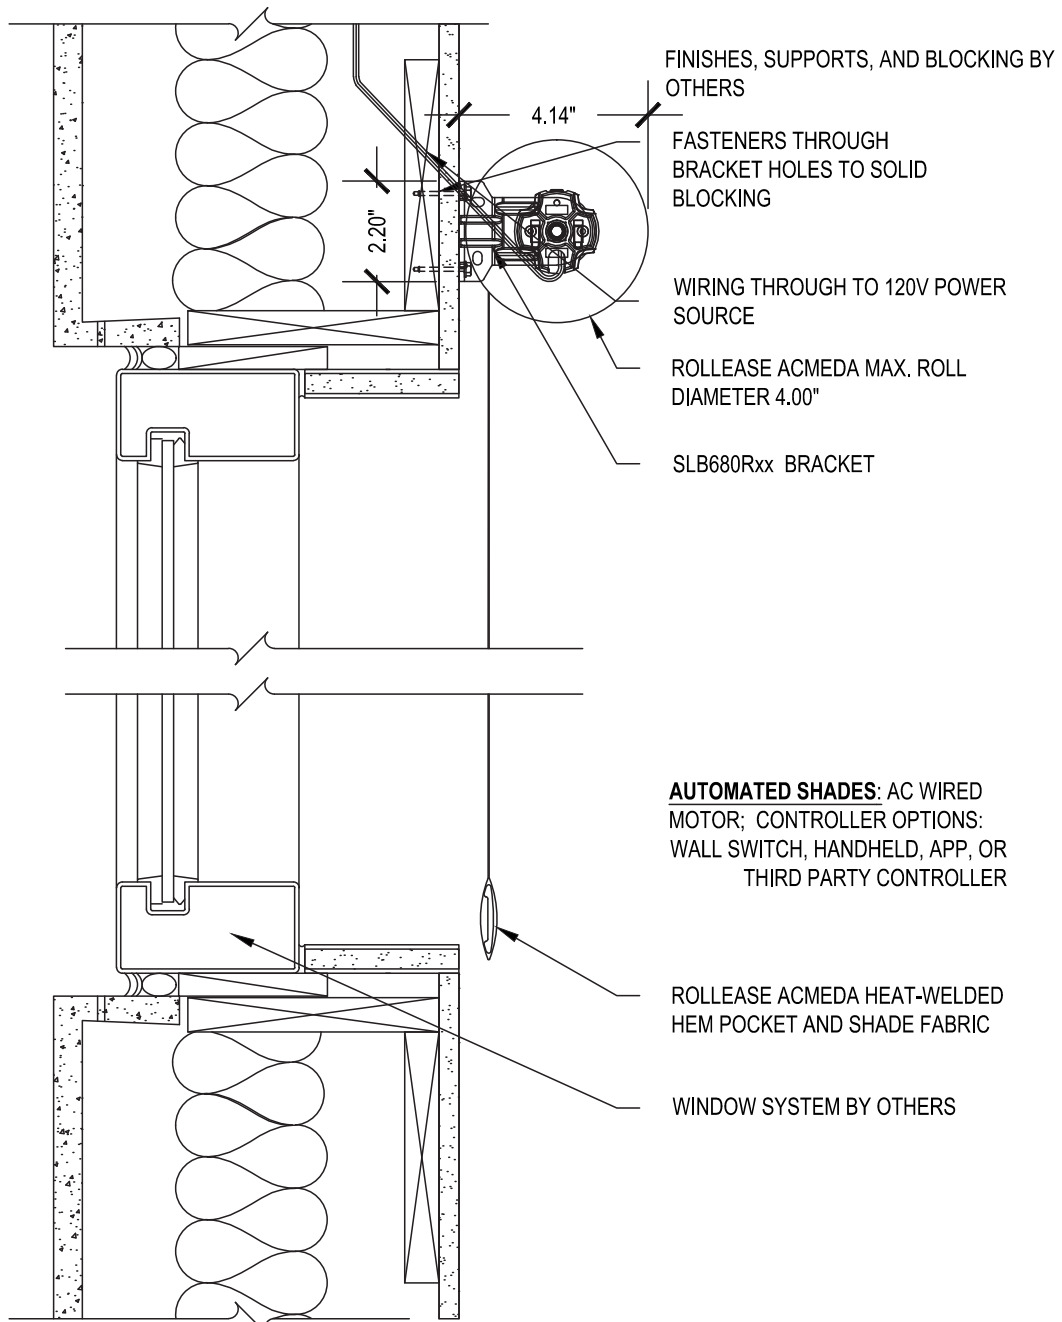

# Large Exposed Roll Single

SCALE: 3"=1'-0" 120V AC MOTOR CONTROL

Wall Mount

Issue Date: 08.01.2021

**ROLLEASE ACMEDA**  
**CONTRACT**